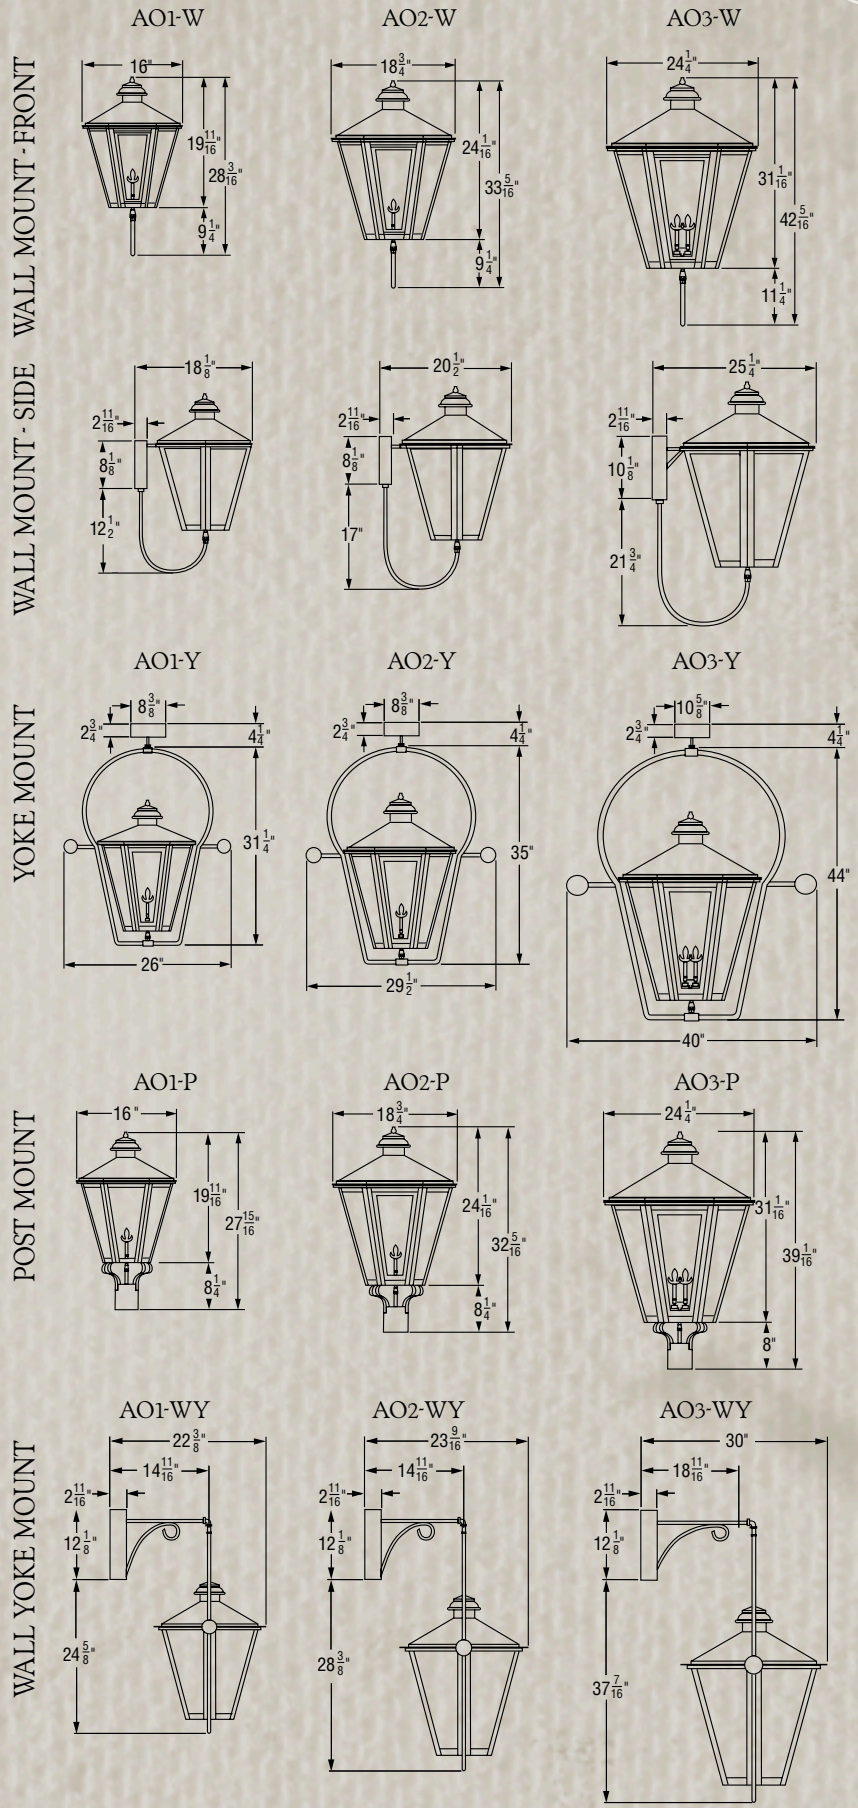

ARPOILLO

LEGENDARY LIGHTING®

1016 NORTH FLOWOOD DRIVE
 FLOWOOD, MS 39232
 1-800-350-5361 FAX 601-932-0232
 www.legendarylighing.com

Dimensions are for reference only