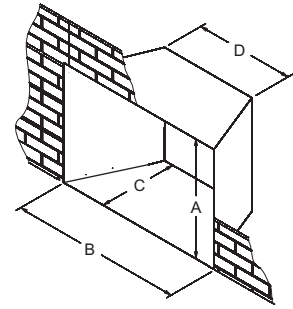

Copper Reflective
Crushed

Minimum Fireplace Opening Dimensions

Model	A	B	C	D
VFPC20IN	19-3/8	27-1/2	13-1/2	15-3/4
VBPC28IN	22-3/8	30-1/2	15	19
VFLC(10,20)IN	19-3/8	27-1/2	13-1/2	15-3/4
VFLC28IN	22-3/8	30-1/2	15	19

Note: These are the minimum dimensions of a fireplace that the fireplace insert will fit into. It allows room for the box and the fireplace surround to fit onto the front of the unit. It is not intended to be used for framing dimensions.