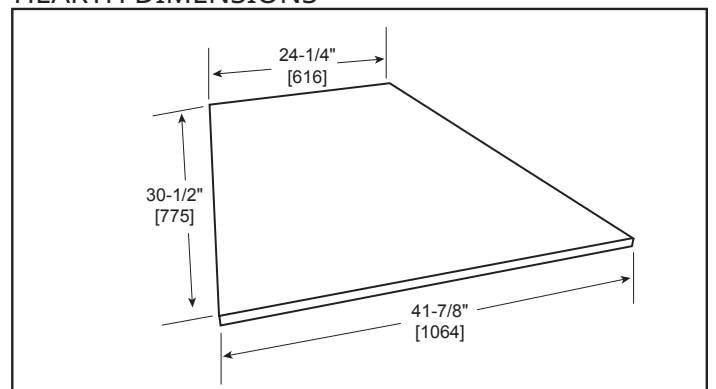

Castlewood

42" Outdoor Wood Fireplace

Scan QR code for installation manual for final dimensions and requirements.

MODEL	FRONT WIDTH		BACK WIDTH		HEIGHT		DEPTH		FIREBOX OPENING
	Actual	Framing	Actual	Framing	Actual	Framing	Actual	Framing	
ODCASTLEWD-42-C	52-7/8"	53-7/8"	37-1/8"	53-7/8"	74-1/8"	74-1/2"	27-1/2"	28-3/8"	41-7/8" x 38"

Top View

Front View

Left Side View

Right Side View

APPLIANCE LOCATION

FRAMING DIMENSIONS

MANTEL AND MANTEL LEG/WALL PROJECTIONS

CLEARANCES TO COMBUSTIBLES

HEARTH EXTENSION CONSTRUCTION

HEARTH DIMENSIONS

HEARTH EXTENSION

PRODUCT LISTING CODES	
US	UL127
CAN	ULC-S610-M87

Product information provided is not complete and is subject to change without notice. Product installation must adhere strictly to instructions accompanying product to avoid risk of fire and potential injury.