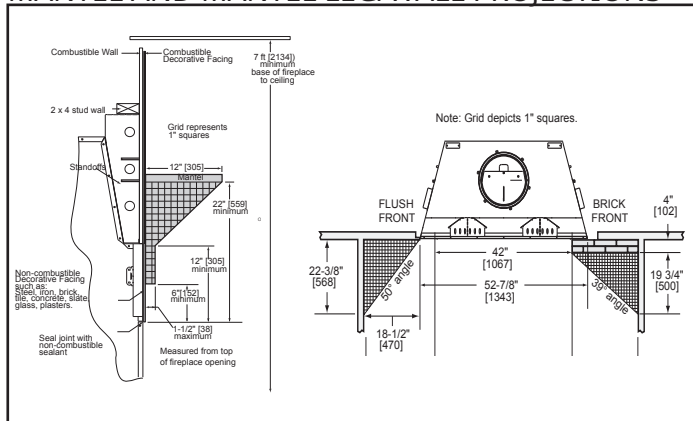

Castlewood

42" Outdoor Wood Fireplace

Scan QR code for installation manual for final dimensions and requirements.

MODEL	FRONT WIDTH		BACK WIDTH		HEIGHT		DEPTH		FIREBOX OPENING
	Actual	Framing	Actual	Framing	Actual	Framing	Actual	Framing	
ODCASTLEWD-42-C	52-7/8"	53-7/8"	37-1/8"	53-7/8"	74-1/8"	74-1/2"	27-1/2"	28-3/8"	41-7/8" x 38"

Top View

Front View

Left Side View

Right Side View

APPLIANCE LOCATION

FRAMING DIMENSIONS

MANTEL AND MANTEL LEG/WALL PROJECTIONS

CLEARANCES TO COMBUSTIBLES

HEARTH EXTENSION CONSTRUCTION

HEARTH DIMENSIONS

HEARTH EXTENSION

PRODUCT LISTING CODES	
US	UL127
CAN	ULC-S610-M87

Product information provided is not complete and is subject to change without notice. Product installation must adhere strictly to instructions accompanying product to avoid risk of fire and potential injury.