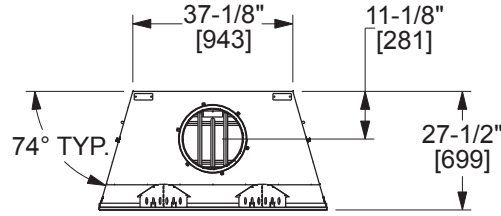

Castlewood

42" Outdoor Wood Fireplace

Scan QR code for installation manual for final dimensions and requirements.

MODEL	FRONT WIDTH		BACK WIDTH		HEIGHT		DEPTH		FIREBOX OPENING
	Actual	Framing	Actual	Framing	Actual	Framing	Actual	Framing	
ODCASTLEWD-42-C	52-7/8"	53-7/8"	37-1/8"	53-7/8"	74-1/8"	74-1/2"	27-1/2"	28-3/8"	41-7/8" x 38"

Top View

Front View

Left Side View

Right Side View

APPLIANCE LOCATION

FRAMING DIMENSIONS

MANTEL AND MANTEL LEG/WALL PROJECTIONS

CLEARANCES TO COMBUSTIBLES

HEARTH EXTENSION CONSTRUCTION

HEARTH DIMENSIONS

HEARTH EXTENSION

PRODUCT LISTING CODES	
US	UL127
CAN	ULC-S610-M87

Product information provided is not complete and is subject to change without notice. Product installation must adhere strictly to instructions accompanying product to avoid risk of fire and potential injury.