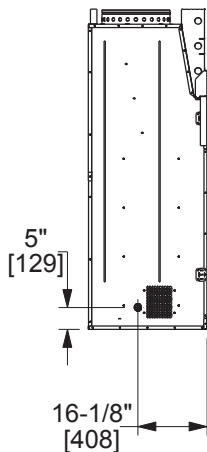

Castlewood

42" Outdoor Wood Fireplace

Scan QR code for installation manual for final dimensions and requirements.

MODEL	FRONT WIDTH		BACK WIDTH		HEIGHT		DEPTH		FIREBOX OPENING
	Actual	Framing	Actual	Framing	Actual	Framing	Actual	Framing	
ODCASTLEWD-42-C	52-7/8"	53-7/8"	37-1/8"	53-7/8"	74-1/8"	74-1/2"	27-1/2"	28-3/8"	41-7/8" x 38"

Top View

Front View

Left Side View

Right Side View

APPLIANCE LOCATION

FRAMING DIMENSIONS

MANTEL AND MANTEL LEG/WALL PROJECTIONS

CLEARANCES TO COMBUSTIBLES

HEARTH EXTENSION CONSTRUCTION

HEARTH DIMENSIONS

HEARTH EXTENSION

PRODUCT LISTING CODES	
US	UL127
CAN	ULC-S610-M87

Product information provided is not complete and is subject to change without notice. Product installation must adhere strictly to instructions accompanying product to avoid risk of fire and potential injury.