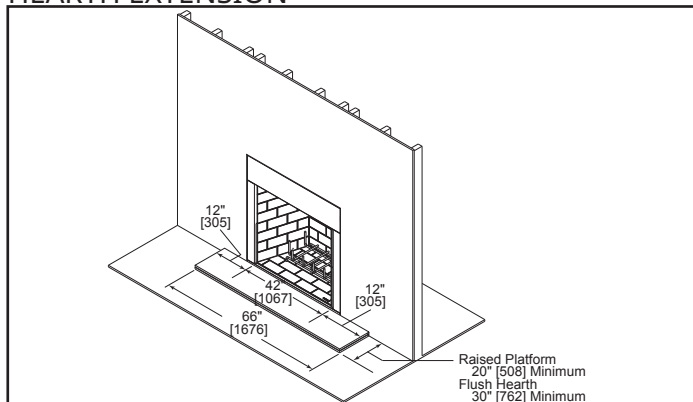

Castlewood

42" Outdoor Wood Fireplace

Scan QR code for installation manual for final dimensions and requirements.

MODEL	FRONT WIDTH		BACK WIDTH		HEIGHT		DEPTH		FIREBOX OPENING
	Actual	Framing	Actual	Framing	Actual	Framing	Actual	Framing	
ODCASTLEWD-42-C	52-7/8"	53-7/8"	37-1/8"	53-7/8"	74-1/8"	74-1/2"	27-1/2"	28-3/8"	41-7/8" x 38"

Top View

Front View

Left Side View

Right Side View

APPLIANCE LOCATION

FRAMING DIMENSIONS

MANTEL AND MANTEL LEG/WALL PROJECTIONS

CLEARANCES TO COMBUSTIBLES

HEARTH EXTENSION CONSTRUCTION

HEARTH DIMENSIONS

HEARTH EXTENSION

PRODUCT LISTING CODES	
US	UL127
CAN	ULC-S610-M87

Product information provided is not complete and is subject to change without notice. Product installation must adhere strictly to instructions accompanying product to avoid risk of fire and potential injury.