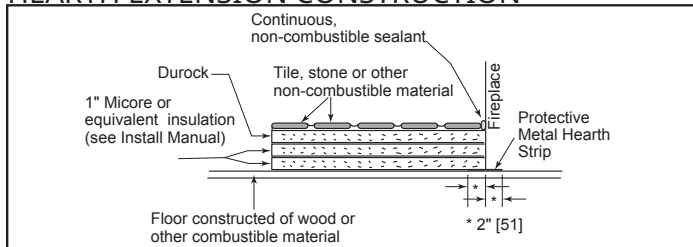

Castlewood

42" Outdoor Wood Fireplace

Scan QR code for installation manual for final dimensions and requirements.

MODEL	FRONT WIDTH		BACK WIDTH		HEIGHT		DEPTH		FIREBOX OPENING
	Actual	Framing	Actual	Framing	Actual	Framing	Actual	Framing	
ODCASTLEWD-42-C	52-7/8"	53-7/8"	37-1/8"	53-7/8"	74-1/8"	74-1/2"	27-1/2"	28-3/8"	41-7/8" x 38"

Top View

Front View

Left Side View

Right Side View

APPLIANCE LOCATION

FRAMING DIMENSIONS

MANTEL AND MANTEL LEG/WALL PROJECTIONS

CLEARANCES TO COMBUSTIBLES

HEARTH EXTENSION CONSTRUCTION

HEARTH DIMENSIONS

HEARTH EXTENSION

PRODUCT LISTING CODES	
US	UL127
CAN	ULC-S610-M87

Product information provided is not complete and is subject to change without notice. Product installation must adhere strictly to instructions accompanying product to avoid risk of fire and potential injury.