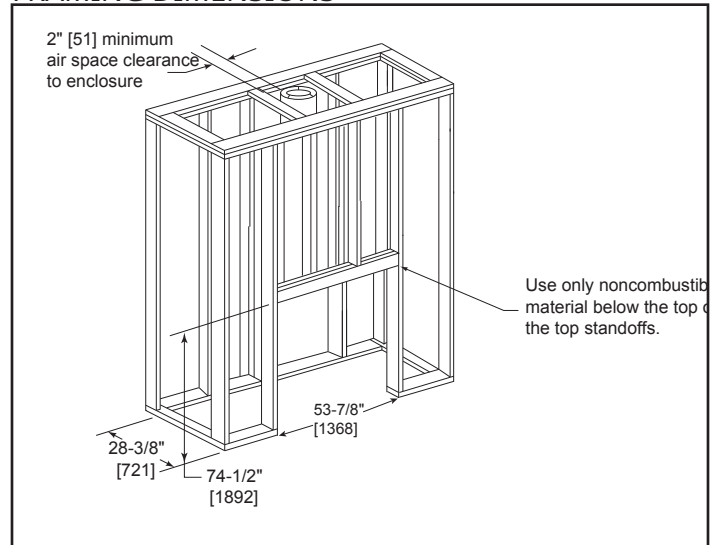

Castlewood

42" Outdoor Wood Fireplace

Scan QR code for installation manual for final dimensions and requirements.

MODEL	FRONT WIDTH		BACK WIDTH		HEIGHT		DEPTH		FIREBOX OPENING
	Actual	Framing	Actual	Framing	Actual	Framing	Actual	Framing	
ODCASTLEWD-42-C	52-7/8"	53-7/8"	37-1/8"	53-7/8"	74-1/8"	74-1/2"	27-1/2"	28-3/8"	41-7/8" x 38"

Top View

Front View

Left Side View

Right Side View

APPLIANCE LOCATION

FRAMING DIMENSIONS

MANTEL AND MANTEL LEG/WALL PROJECTIONS

CLEARANCES TO COMBUSTIBLES

HEARTH EXTENSION CONSTRUCTION

HEARTH DIMENSIONS

HEARTH EXTENSION

PRODUCT LISTING CODES	
US	UL127
CAN	ULC-S610-M87

Product information provided is not complete and is subject to change without notice. Product installation must adhere strictly to instructions accompanying product to avoid risk of fire and potential injury.