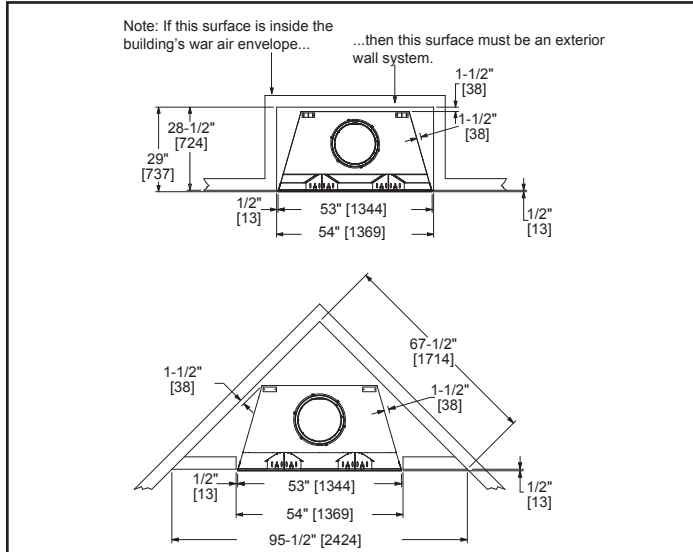

Castlewood

42" Outdoor Wood Fireplace

Scan QR code for installation manual for final dimensions and requirements.

MODEL	FRONT WIDTH		BACK WIDTH		HEIGHT		DEPTH		FIREBOX OPENING
	Actual	Framing	Actual	Framing	Actual	Framing	Actual	Framing	
ODCASTLEWD-42-C	52-7/8"	53-7/8"	37-1/8"	53-7/8"	74-1/8"	74-1/2"	27-1/2"	28-3/8"	41-7/8" x 38"

Top View

Front View

Left Side View

Right Side View

APPLIANCE LOCATION

FRAMING DIMENSIONS

MANTEL AND MANTEL LEG/WALL PROJECTIONS

CLEARANCES TO COMBUSTIBLES

HEARTH EXTENSION CONSTRUCTION

HEARTH DIMENSIONS

HEARTH EXTENSION

PRODUCT LISTING CODES	
US	UL127
CAN	ULC-S610-M87

Product information provided is not complete and is subject to change without notice. Product installation must adhere strictly to instructions accompanying product to avoid risk of fire and potential injury.