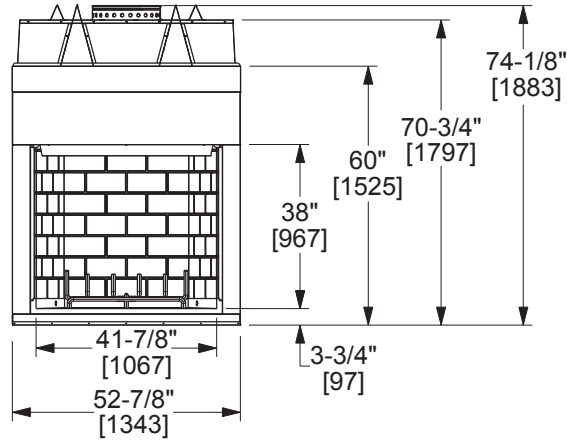

Castlewood

42" Outdoor Wood Fireplace

Scan QR code for installation manual for final dimensions and requirements.

MODEL	FRONT WIDTH		BACK WIDTH		HEIGHT		DEPTH		FIREBOX OPENING
	Actual	Framing	Actual	Framing	Actual	Framing	Actual	Framing	
ODCASTLEWD-42-C	52-7/8"	53-7/8"	37-1/8"	53-7/8"	74-1/8"	74-1/2"	27-1/2"	28-3/8"	41-7/8" x 38"

Top View

Front View

Left Side View

Right Side View

APPLIANCE LOCATION

FRAMING DIMENSIONS

MANTEL AND MANTEL LEG/WALL PROJECTIONS

CLEARANCES TO COMBUSTIBLES

HEARTH EXTENSION CONSTRUCTION

HEARTH DIMENSIONS

HEARTH EXTENSION

PRODUCT LISTING CODES	
US	UL127
CAN	ULC-S610-M87

Product information provided is not complete and is subject to change without notice. Product installation must adhere strictly to instructions accompanying product to avoid risk of fire and potential injury.