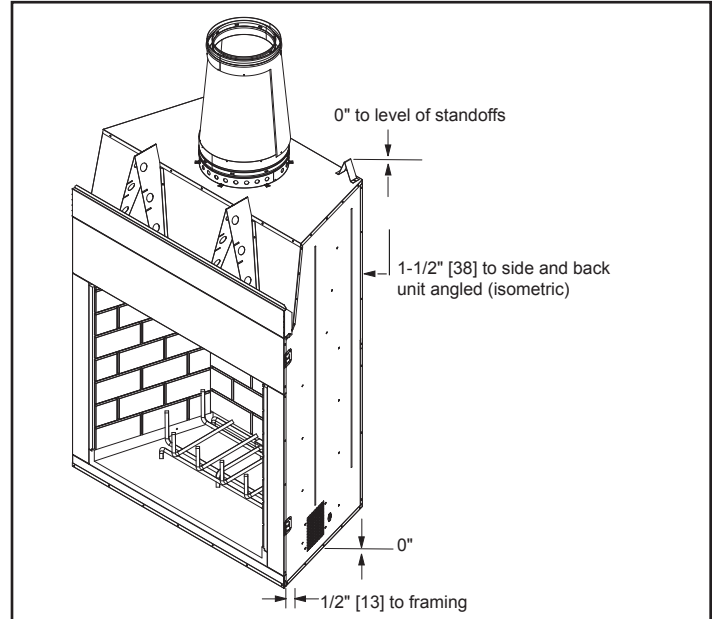

Castlewood

42" Outdoor Wood Fireplace

Scan QR code for installation manual for final dimensions and requirements.

MODEL	FRONT WIDTH		BACK WIDTH		HEIGHT		DEPTH		FIREBOX OPENING
	Actual	Framing	Actual	Framing	Actual	Framing	Actual	Framing	
ODCASTLEWD-42-C	52-7/8"	53-7/8"	37-1/8"	53-7/8"	74-1/8"	74-1/2"	27-1/2"	28-3/8"	41-7/8" x 38"

Top View

Front View

Left Side View

Right Side View

APPLIANCE LOCATION

FRAMING DIMENSIONS

MANTEL AND MANTEL LEG/WALL PROJECTIONS

CLEARANCES TO COMBUSTIBLES

HEARTH EXTENSION CONSTRUCTION

HEARTH DIMENSIONS

HEARTH EXTENSION

PRODUCT LISTING CODES	
US	UL127
CAN	ULC-S610-M87

Product information provided is not complete and is subject to change without notice. Product installation must adhere strictly to instructions accompanying product to avoid risk of fire and potential injury.