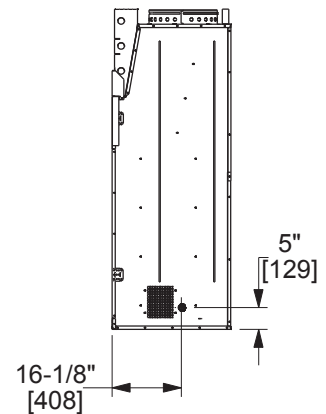

Castlewood

42" Outdoor Wood Fireplace

Scan QR code for installation manual for final dimensions and requirements.

MODEL	FRONT WIDTH		BACK WIDTH		HEIGHT		DEPTH		FIREBOX OPENING
	Actual	Framing	Actual	Framing	Actual	Framing	Actual	Framing	
ODCASTLEWD-42-C	52-7/8"	53-7/8"	37-1/8"	53-7/8"	74-1/8"	74-1/2"	27-1/2"	28-3/8"	41-7/8" x 38"

Top View

Front View

Left Side View

Right Side View

APPLIANCE LOCATION

FRAMING DIMENSIONS

MANTEL AND MANTEL LEG/WALL PROJECTIONS

CLEARANCES TO COMBUSTIBLES

HEARTH EXTENSION CONSTRUCTION

HEARTH DIMENSIONS

HEARTH EXTENSION

PRODUCT LISTING CODES	
US	UL127
CAN	ULC-S610-M87

Product information provided is not complete and is subject to change without notice. Product installation must adhere strictly to instructions accompanying product to avoid risk of fire and potential injury.