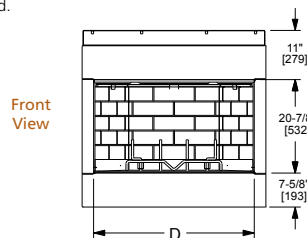

Specifications

Model	Front Width		Back Width		Height		Depth		Glass Size
	Unit	Framing	Unit	Framing	Unit	Framing	Unit	Framing	
Villawood-36"	41"	42"	23-3/4"	42"	39-1/2"	39-3/4"	21-3/8"	21-1/2"	36" x 20-7/8"
Villawood-42"	47"	48"	29-3/4"	48"	39-1/2"	39-3/4"	21-3/8"	21-1/2"	42" x 20-7/8"

Drawings below represent the 36" and 42" combined.

SIZE	A	B	C	D
Villawood-36"	23-3/4" [603]	41" [1041]	11-7/8" [302]	36" [914]
Villawood-42"	29-3/4" [756]	47" [1194]	14-7/8" [378]	42" [1067]

Villawood Features

- 36" or 42" viewing area
- Villawood 36": 62,000 BTU/Hour Input (with optional natural gas logs)
  Villawood 42": 69,000 BTU/Hour Input (with optional natural gas logs)
- Weather-resistant log grate
- Stainless steel safety screen
- Choose from traditional or herringbone brick interiors

Optional Features

- Bi-fold glass doors—Stainless steel
- Outdoor Fireside Realwood gas log set
- Outdoor hearth kit