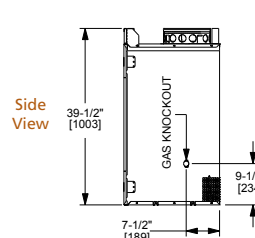

Specifications

Model	Front Width		Back Width		Height		Depth		Glass Size
	Unit	Framing	Unit	Framing	Unit	Framing	Unit	Framing	
Villawood-36"	41"	42"	23-3/4"	42"	39-1/2"	39-3/4"	21-3/8"	21-1/2"	36" x 20-7/8"
Villawood-42"	47"	48"	29-3/4"	48"	39-1/2"	39-3/4"	21-3/8"	21-1/2"	42" x 20-7/8"

Drawings below represent the 36" and 42" combined.

SIZE	A	B	C	D
Villawood-36"	23-3/4" [603]	41" [1041]	11-7/8" [302]	36" [914]
Villawood-42"	29-3/4" [756]	47" [1194]	14-7/8" [378]	42" [1067]

Villawood Features

- 36" or 42" viewing area
- Villawood 36": 62,000 BTU/Hour Input (with optional natural gas logs)
  Villawood 42": 69,000 BTU/Hour Input (with optional natural gas logs)
- Weather-resistant log grate
- Stainless steel safety screen
- Choose from traditional or herringbone brick interiors

Optional Features

- Bi-fold glass doors—Stainless steel
- Outdoor Fireside Realwood gas log set
- Outdoor hearth kit