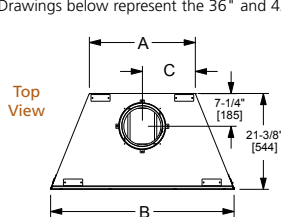

Specifications

Model	Front Width		Back Width		Height		Depth		Glass Size
	Unit	Framing	Unit	Framing	Unit	Framing	Unit	Framing	
Villawood-36"	41"	42"	23-3/4"	42"	39-1/2"	39-3/4"	21-3/8"	21-1/2"	36" x 20-7/8"
Villawood-42"	47"	48"	29-3/4"	48"	39-1/2"	39-3/4"	21-3/8"	21-1/2"	42" x 20-7/8"

Drawings below represent the 36" and 42" combined.

SIZE	A	B	C	D
Villawood-36"	23-3/4" [603]	41" [1041]	11-7/8" [302]	36" [914]
Villawood-42"	29-3/4" [756]	47" [1194]	14-7/8" [378]	42" [1067]

Villawood Features

- 36" or 42" viewing area
- Villawood 36": 62,000 BTU/Hour Input (with optional natural gas logs)
  Villawood 42": 69,000 BTU/Hour Input (with optional natural gas logs)
- Weather-resistant log grate
- Stainless steel safety screen
- Choose from traditional or herringbone brick interiors

Optional Features

- Bi-fold glass doors—Stainless steel
- Outdoor Fireside Realwood gas log set
- Outdoor hearth kit