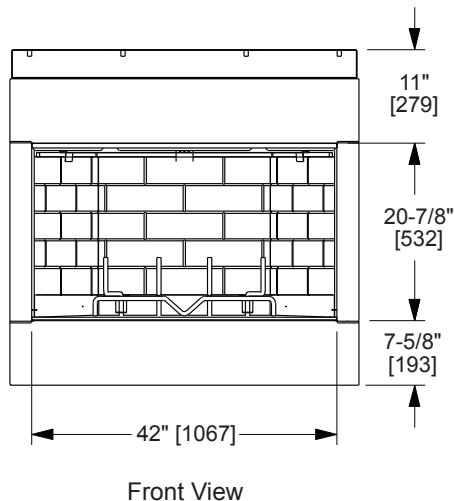

Please consult the manufacturer's installation manual for all details and requirements before making a final design layout decision.

Villawood 42

Outdoor Wood Fireplace

MODEL	FRONT WIDTH		BACK WIDTH		HEIGHT		DEPTH		VIEWING AREA
	Actual	Framing	Actual	Framing	Actual	Framing	Actual	Framing	
ODVILLA-42	47	48	29-3/4	48	39-1/2	39-3/4	21-3/8	21-1/2	42 x 20-7/8