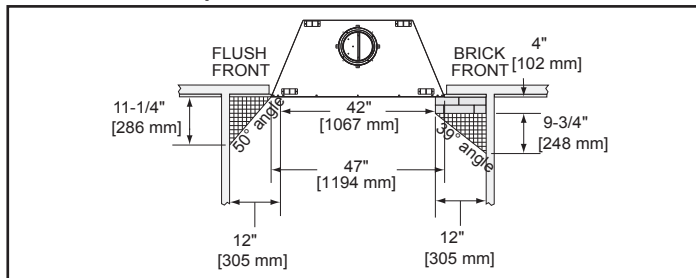

Please consult the manufacturer's installation manual for all details and requirements before making a final design layout decision.

Villawood 42

Outdoor Wood Fireplace

MODEL	FRONT WIDTH		BACK WIDTH		HEIGHT		DEPTH		VIEWING AREA
	Actual	Framing	Actual	Framing	Actual	Framing	Actual	Framing	
ODVILLA-42	47	48	29-3/4	48	39-1/2	39-3/4	21-3/8	21-1/2	42 x 20-7/8

APPLIANCE LOCATION

FRAMING DIMENSIONS

HEARTH EXTENSION

CLEARANCES TO COMBUSTIBLES

MANTEL PROJECTIONS

MANTEL LEG/WALL PROJECTIONS

PRODUCT LISTING CODES	
	UL127

Product information provided is not complete and is subject to change without notice. Product installation must adhere strictly to instructions accompanying product to avoid risk of fire and potential injury.