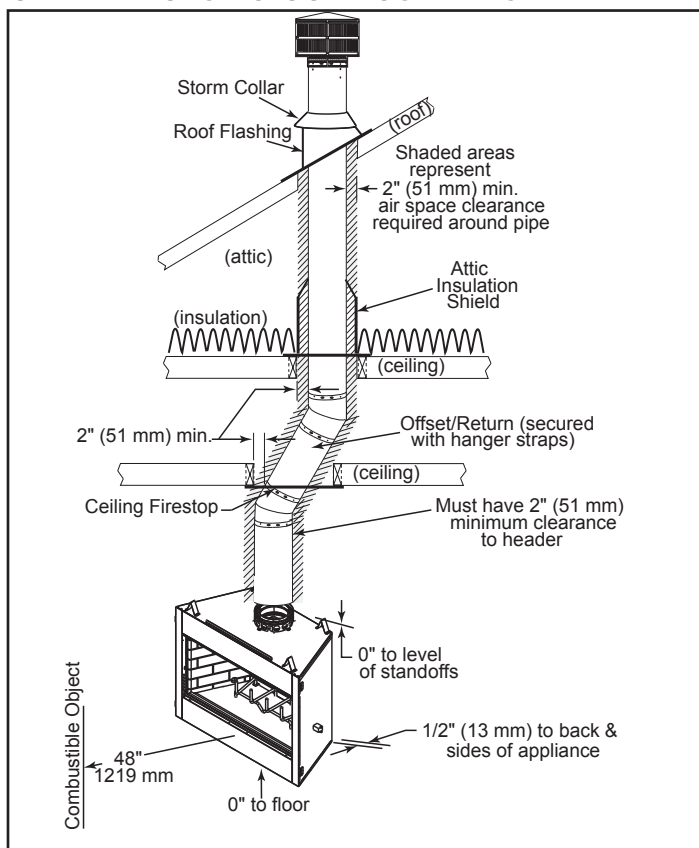

Please consult the manufacturer's installation manual for all details and requirements before making a final design layout decision.

Villawood 42

Outdoor Wood Fireplace

MODEL	FRONT WIDTH		BACK WIDTH		HEIGHT		DEPTH		VIEWING AREA
	Actual	Framing	Actual	Framing	Actual	Framing	Actual	Framing	
ODVILLA-42	47	48	29-3/4	48	39-1/2	39-3/4	21-3/8	21-1/2	42 x 20-7/8

APPLIANCE LOCATION

FRAMING DIMENSIONS

HEARTH EXTENSION

CLEARANCES TO COMBUSTIBLES

MANTEL PROJECTIONS

MANTEL LEG/WALL PROJECTIONS

PRODUCT LISTING CODES	
	UL127

Product information provided is not complete and is subject to change without notice. Product installation must adhere strictly to instructions accompanying product to avoid risk of fire and potential injury.