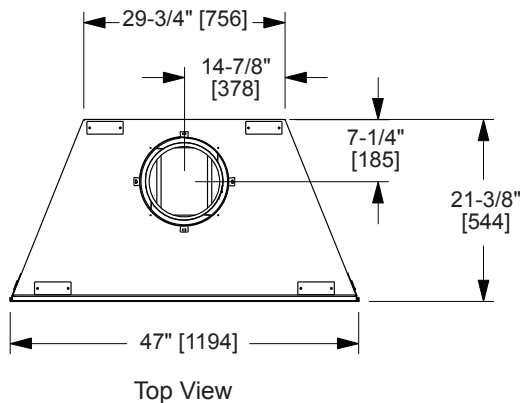

Please consult the manufacturer's installation manual for all details and requirements before making a final design layout decision.

Villawood 42

Outdoor Wood Fireplace

MODEL	FRONT WIDTH		BACK WIDTH		HEIGHT		DEPTH		VIEWING AREA
	Actual	Framing	Actual	Framing	Actual	Framing	Actual	Framing	
ODVILLA-42	47	48	29-3/4	48	39-1/2	39-3/4	21-3/8	21-1/2	42 x 20-7/8

APPLIANCE LOCATION

FRAMING DIMENSIONS

HEARTH EXTENSION

CLEARANCES TO COMBUSTIBLES

MANTEL PROJECTIONS

MANTEL LEG/WALL PROJECTIONS

PRODUCT LISTING CODES	
	UL127

Product information provided is not complete and is subject to change without notice. Product installation must adhere strictly to instructions accompanying product to avoid risk of fire and potential injury.