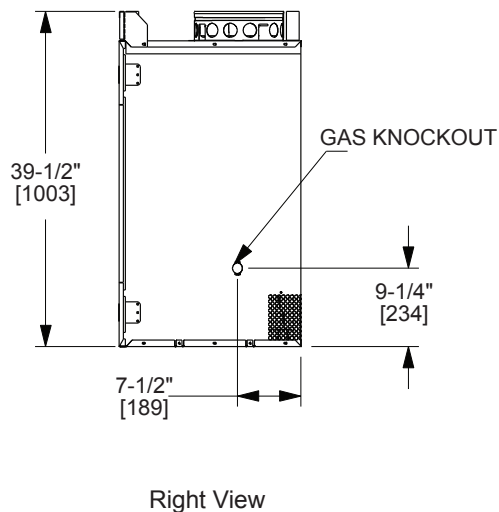

Please consult the manufacturer's installation manual for all details and requirements before making a final design layout decision.

Villawood 42

Outdoor Wood Fireplace

MODEL	FRONT WIDTH		BACK WIDTH		HEIGHT		DEPTH		VIEWING AREA
	Actual	Framing	Actual	Framing	Actual	Framing	Actual	Framing	
ODVILLA-42	47	48	29-3/4	48	39-1/2	39-3/4	21-3/8	21-1/2	42 x 20-7/8

APPLIANCE LOCATION

FRAMING DIMENSIONS

HEARTH EXTENSION

CLEARANCES TO COMBUSTIBLES

MANTEL PROJECTIONS

MANTEL LEG/WALL PROJECTIONS

PRODUCT LISTING CODES	
	UL127

Product information provided is not complete and is subject to change without notice. Product installation must adhere strictly to instructions accompanying product to avoid risk of fire and potential injury.