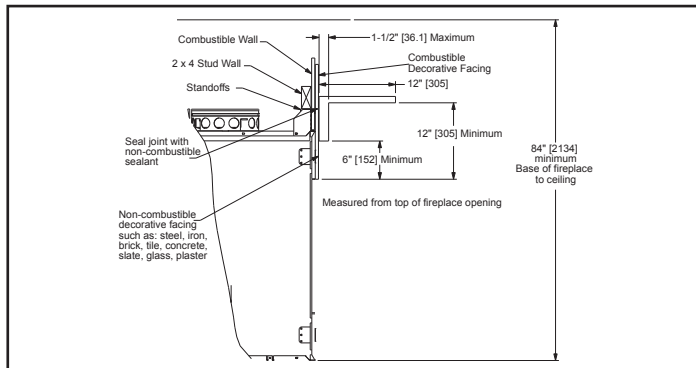

Please consult the manufacturer's installation manual for all details and requirements before making a final design layout decision.

Villawood 42

Outdoor Wood Fireplace

MODEL	FRONT WIDTH		BACK WIDTH		HEIGHT		DEPTH		VIEWING AREA
	Actual	Framing	Actual	Framing	Actual	Framing	Actual	Framing	
ODVILLA-42	47	48	29-3/4	48	39-1/2	39-3/4	21-3/8	21-1/2	42 x 20-7/8

APPLIANCE LOCATION

FRAMING DIMENSIONS

HEARTH EXTENSION

CLEARANCES TO COMBUSTIBLES

MANTEL PROJECTIONS

MANTEL LEG/WALL PROJECTIONS

PRODUCT LISTING CODES	
	UL127

Product information provided is not complete and is subject to change without notice. Product installation must adhere strictly to instructions accompanying product to avoid risk of fire and potential injury.