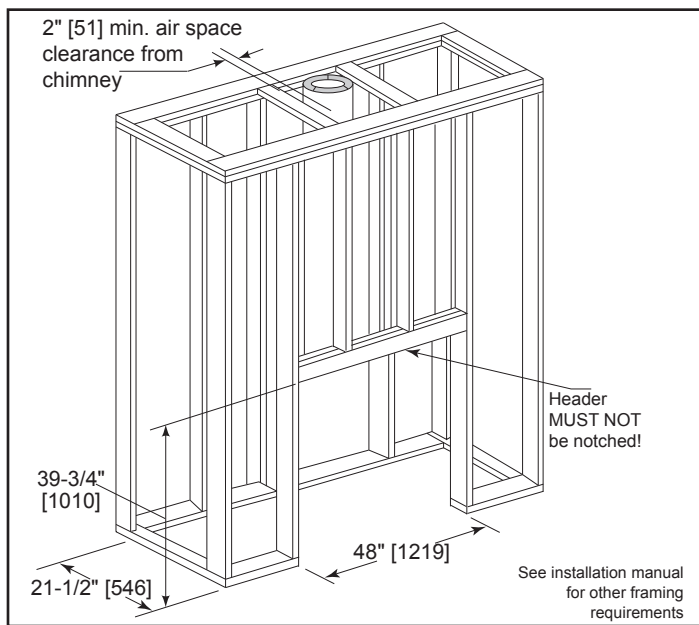

Please consult the manufacturer's installation manual for all details and requirements before making a final design layout decision.

Villawood 42

Outdoor Wood Fireplace

MODEL	FRONT WIDTH		BACK WIDTH		HEIGHT		DEPTH		VIEWING AREA
	Actual	Framing	Actual	Framing	Actual	Framing	Actual	Framing	
ODVILLA-42	47	48	29-3/4	48	39-1/2	39-3/4	21-3/8	21-1/2	42 x 20-7/8

APPLIANCE LOCATION

FRAMING DIMENSIONS

HEARTH EXTENSION

CLEARANCES TO COMBUSTIBLES

MANTEL PROJECTIONS

MANTEL LEG/WALL PROJECTIONS

PRODUCT LISTING CODES	
	UL127

Product information provided is not complete and is subject to change without notice. Product installation must adhere strictly to instructions accompanying product to avoid risk of fire and potential injury.