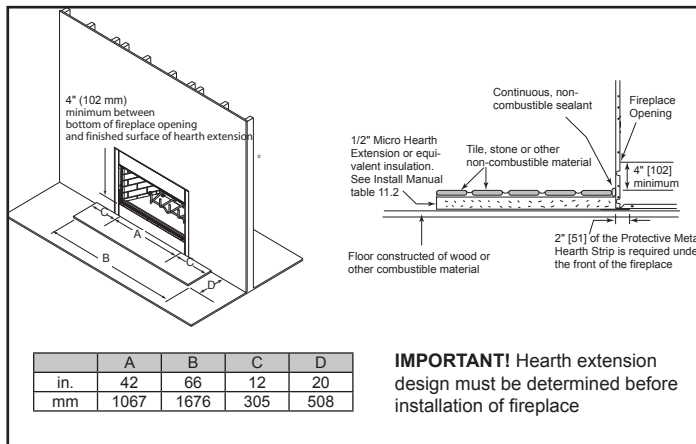

Please consult the manufacturer's installation manual for all details and requirements before making a final design layout decision.

Villawood 42

Outdoor Wood Fireplace

MODEL	FRONT WIDTH		BACK WIDTH		HEIGHT		DEPTH		VIEWING AREA
	Actual	Framing	Actual	Framing	Actual	Framing	Actual	Framing	
ODVILLA-42	47	48	29-3/4	48	39-1/2	39-3/4	21-3/8	21-1/2	42 x 20-7/8

APPLIANCE LOCATION

FRAMING DIMENSIONS

HEARTH EXTENSION

CLEARANCES TO COMBUSTIBLES

MANTEL PROJECTIONS

MANTEL LEG/WALL PROJECTIONS

PRODUCT LISTING CODES	
	UL127

Product information provided is not complete and is subject to change without notice. Product installation must adhere strictly to instructions accompanying product to avoid risk of fire and potential injury.