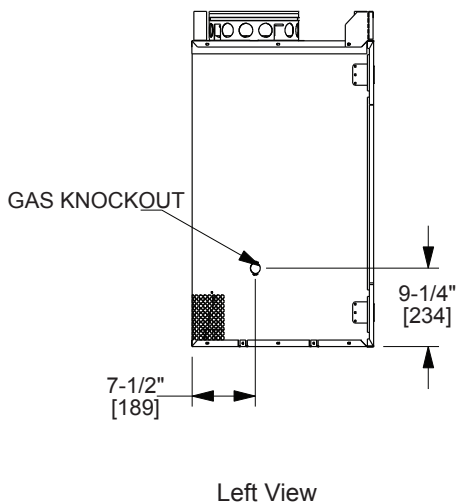

Please consult the manufacturer's installation manual for all details and requirements before making a final design layout decision.

Villawood 42

Outdoor Wood Fireplace

MODEL	FRONT WIDTH		BACK WIDTH		HEIGHT		DEPTH		VIEWING AREA
	Actual	Framing	Actual	Framing	Actual	Framing	Actual	Framing	
ODVILLA-42	47	48	29-3/4	48	39-1/2	39-3/4	21-3/8	21-1/2	42 x 20-7/8

APPLIANCE LOCATION

FRAMING DIMENSIONS

HEARTH EXTENSION

CLEARANCES TO COMBUSTIBLES

MANTEL PROJECTIONS

MANTEL LEG/WALL PROJECTIONS

PRODUCT LISTING CODES	
	UL127

Product information provided is not complete and is subject to change without notice. Product installation must adhere strictly to instructions accompanying product to avoid risk of fire and potential injury.