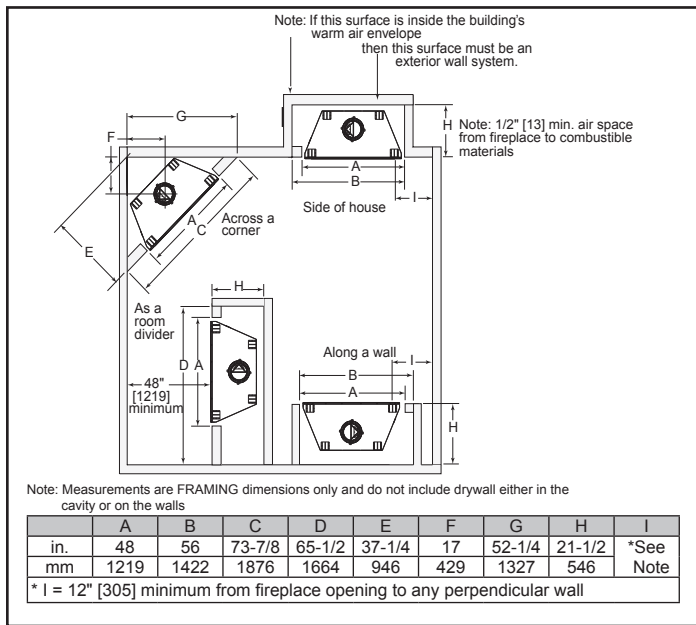

Please consult the manufacturer's installation manual for all details and requirements before making a final design layout decision.

Villawood 42

Outdoor Wood Fireplace

MODEL	FRONT WIDTH		BACK WIDTH		HEIGHT		DEPTH		VIEWING AREA
	Actual	Framing	Actual	Framing	Actual	Framing	Actual	Framing	
ODVILLA-42	47	48	29-3/4	48	39-1/2	39-3/4	21-3/8	21-1/2	42 x 20-7/8

APPLIANCE LOCATION

FRAMING DIMENSIONS

HEARTH EXTENSION

CLEARANCES TO COMBUSTIBLES

MANTEL PROJECTIONS

MANTEL LEG/WALL PROJECTIONS

PRODUCT LISTING CODES	
	UL127

Product information provided is not complete and is subject to change without notice. Product installation must adhere strictly to instructions accompanying product to avoid risk of fire and potential injury.