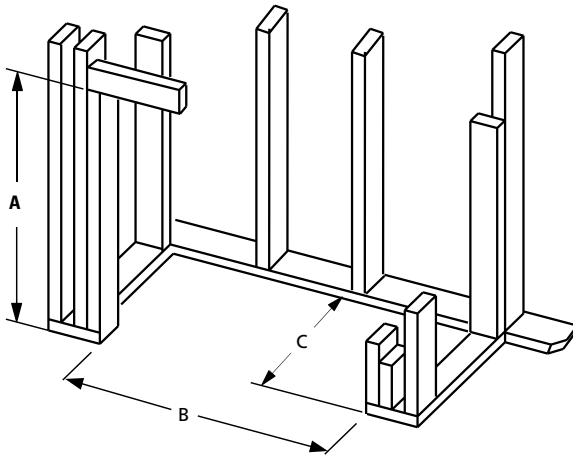

## FLAT WALL FRAMING SPECIFICATIONS

	WRE4536	WRE4542	WRE4550
A	67-1/8"	67-1/8"	67-1/8"
B	45-1/4"	51-1/4"	59-1/4"
C	28-1/4"	30-1/8"	30-1/8"