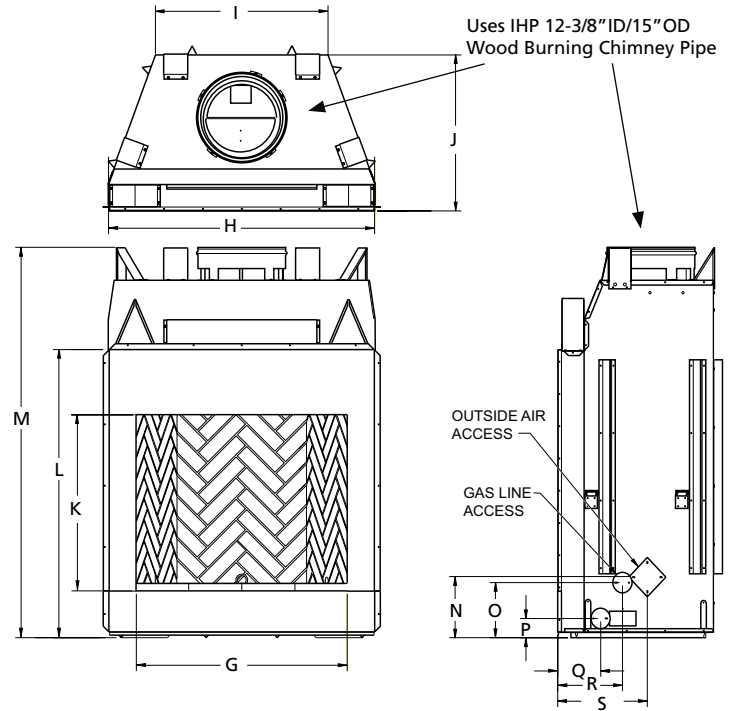

## FLAT WALL FRAMING SPECIFICATIONS

	WRE4536	WRE4542	WRE4550
A	67-1/8"	67-1/8"	67-1/8"
B	45-1/4"	51-1/4"	59-1/4"
C	28-1/4"	30-1/8"	30-1/8"

## CORNER FRAMING SPECIFICATIONS

	WRE4536	WRE4542	WRE4550
D	45-1/4"	51-1/4"	59-1/4"
E	86-1/2"	92"	100"
F	61"	65"	71"

## APPLIANCE SPECIFICATIONS

	WRE4536	WRE4542	WRE4550
G	36"	42"	50"
H	45-1/8"	51-1/8"	59"
I	29"	30-1/2"	38-1/2"
J	26-5/8"	29"	28-1/2"
K	30"	30"	30"
L	49"	49"	49"
M	67"	67"	67"
N	10-1/2"	10-1/2"	10-1/2"
O	9-1/2"	9-1/2"	9-1/2"
P	3-1/2"	3-1/2"	3-1/2"
Q	7-1/4"	8-1/2"	8-1/2"
R	11"	13"	13"
S	15-1/4"	17"	17"