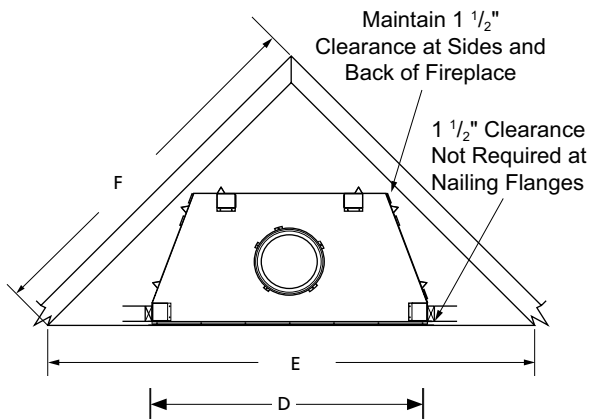

CORNER FRAMING SPECIFICATIONS

	WRE4536	WRE4542	WRE4550
D	45-1/4"	51-1/4"	59-1/4"
E	86-1/2"	92"	100"
F	61"	65"	71"