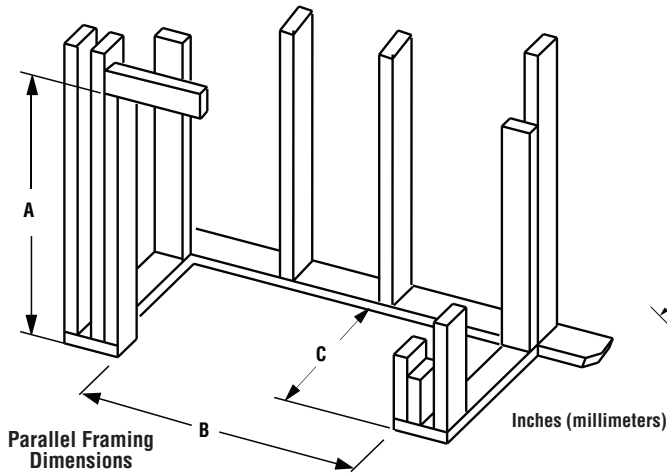

WRT6000 36/42/50 SERIES

WOOD-BURNING FIREPLACES

Framing Dimensions

	36" Models	42" Models	50" Models
A	67-1/8 (1705)	67-1/8 (1705)	67-1/8 (1705)
B	45-5/8 (1159)	51-5/8 (1312)	59-3/4 (1518)
C	28-1/4 (718)	30-1/8 (766)	30-1/8 (766)

	36" Models	42" Models	50" Models
D	45-1/4 (1150)	51-1/4 (1302)	59-1/4 (1505)
E	86-1/2 (2197)	92 (2337)	100 (2540)
F	61 (1550)	65 (1651)	71 (1804)

Fireplace Dimensions

	36" Model	42" Model	50" Model
G	36 (915)	42 (1067)	50 (1270)
H	45-1/8 (1147)	51-1/8 (1299)	59-1/4 (1505)
I	29 (737)	30-1/2 (775)	38-1/2 (978)
J	26-5/8 (677)	29 (737)	29 (737)
K	30 (762)	30 (762)	30 (762)
L	49 (1245)	49 (1245)	49 (1245)
M	67 (1702)	67 (1702)	67 (1702)
N	10-1/2 (267)	10-1/2 (267)	10-1/2 (267)
O	9-1/2 (242)	9-1/2 (242)	9-1/2 (242)
P	3-1/2 (89)	3-1/2 (89)	3-1/2 (89)
Q	7-1/4 (185)	8-1/2 (216)	8-1/2 (216)
R	11 (280)	13 (331)	13 (331)
S	15-1/4 (388)	17 (432)	17 (432)