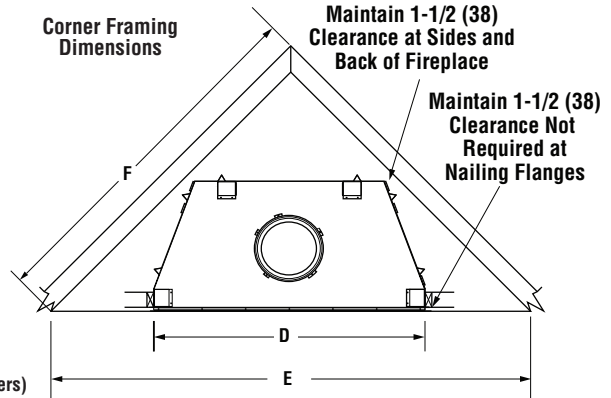

WRT6000 36/42/50 SERIES

WOOD-BURNING FIREPLACES

Framing Dimensions

	36" Models	42" Models	50" Models
A	67-1/8 (1705)	67-1/8 (1705)	67-1/8 (1705)
B	45-5/8 (1159)	51-5/8 (1312)	59-3/4 (1518)
C	28-1/4 (718)	30-1/8 (766)	30-1/8 (766)

	36" Models	42" Models	50" Models
D	45-1/4 (1150)	51-1/4 (1302)	59-1/4 (1505)
E	86-1/2 (2197)	92 (2337)	100 (2540)
F	61 (1550)	65 (1651)	71 (1804)

Fireplace Dimensions

	36" Model	42" Model	50" Model
G	36 (915)	42 (1067)	50 (1270)
H	45-1/8 (1147)	51-1/8 (1299)	59-1/4 (1505)
I	29 (737)	30-1/2 (775)	38-1/2 (978)
J	26-5/8 (677)	29 (737)	29 (737)
K	30 (762)	30 (762)	30 (762)
L	49 (1245)	49 (1245)	49 (1245)
M	67 (1702)	67 (1702)	67 (1702)
N	10-1/2 (267)	10-1/2 (267)	10-1/2 (267)
O	9-1/2 (242)	9-1/2 (242)	9-1/2 (242)
P	3-1/2 (89)	3-1/2 (89)	3-1/2 (89)
Q	7-1/4 (185)	8-1/2 (216)	8-1/2 (216)
R	11 (280)	13 (331)	13 (331)
S	15-1/4 (388)	17 (432)	17 (432)