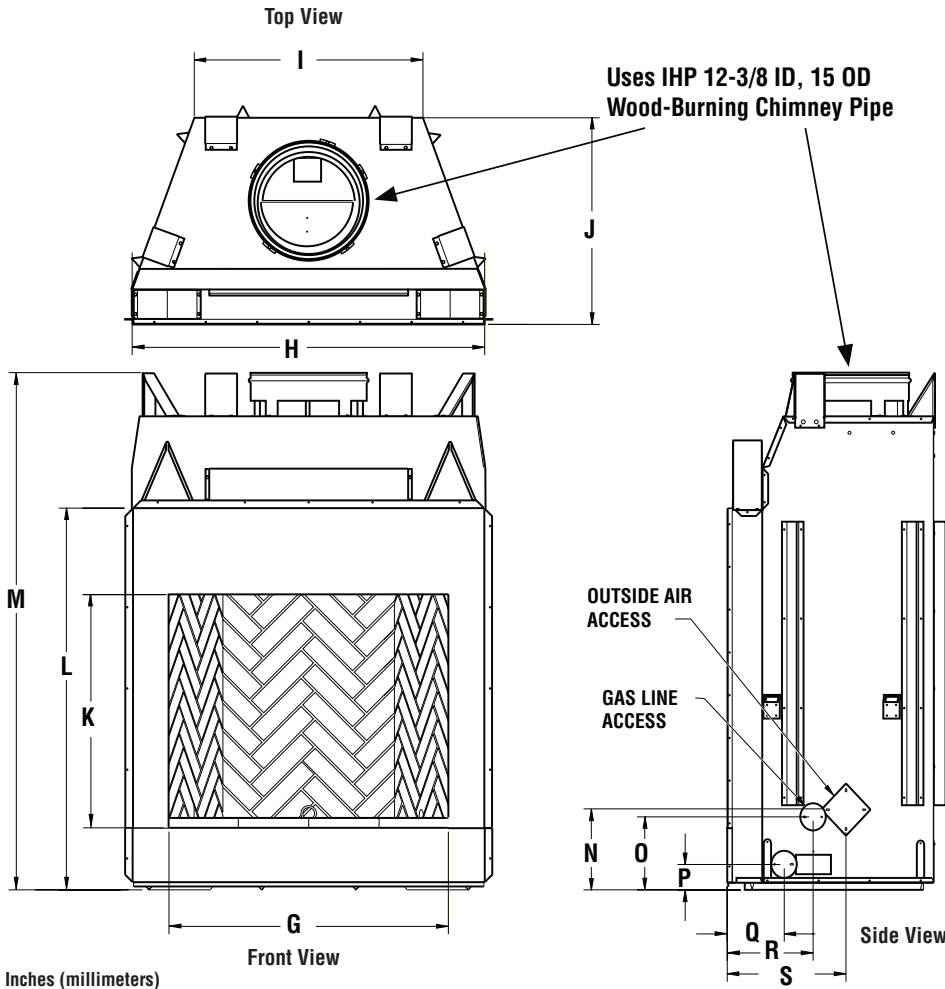

WRT6000 36/42/50 SERIES

WOOD-BURNING FIREPLACES

Framing Dimensions

	36" Models	42" Models	50" Models
A	67-1/8 (1705)	67-1/8 (1705)	67-1/8 (1705)
B	45-5/8 (1159)	51-5/8 (1312)	59-3/4 (1518)
C	28-1/4 (718)	30-1/8 (766)	30-1/8 (766)

	36" Models	42" Models	50" Models
D	45-1/4 (1150)	51-1/4 (1302)	59-1/4 (1505)
E	86-1/2 (2197)	92 (2337)	100 (2540)
F	61 (1550)	65 (1651)	71 (1804)

Fireplace Dimensions

	36" Model	42" Model	50" Model
G	36 (915)	42 (1067)	50 (1270)
H	45-1/8 (1147)	51-1/8 (1299)	59-1/4 (1505)
I	29 (737)	30-1/2 (775)	38-1/2 (978)
J	26-5/8 (677)	29 (737)	29 (737)
K	30 (762)	30 (762)	30 (762)
L	49 (1245)	49 (1245)	49 (1245)
M	67 (1702)	67 (1702)	67 (1702)
N	10-1/2 (267)	10-1/2 (267)	10-1/2 (267)
O	9-1/2 (242)	9-1/2 (242)	9-1/2 (242)
P	3-1/2 (89)	3-1/2 (89)	3-1/2 (89)
Q	7-1/4 (185)	8-1/2 (216)	8-1/2 (216)
R	11 (280)	13 (331)	13 (331)
S	15-1/4 (388)	17 (432)	17 (432)