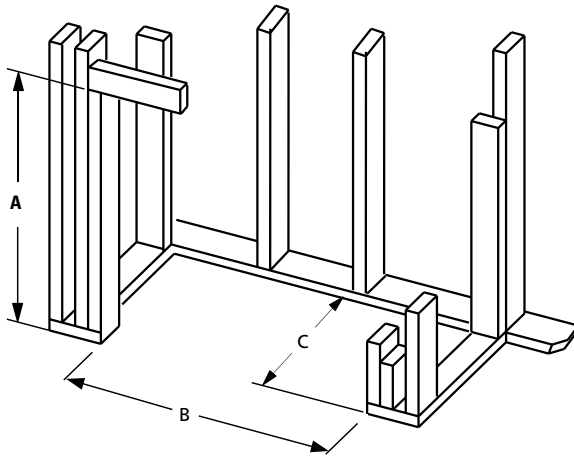

## FLAT WALL FRAMING SPECIFICATIONS

	WRT6036	WRT6042	WRT6050
A	67-1/8"	67-1/8"	67-1/8"
B	45-1/4"	51-1/4"	59-1/4"
C	28-1/4"	30-1/8"	30-1/8"