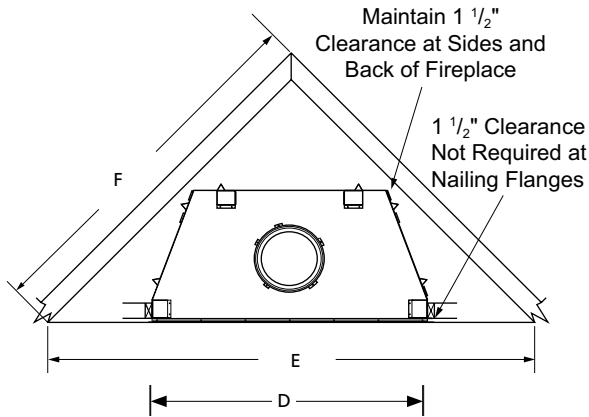

CORNER FRAMING SPECIFICATIONS

	WRT6036	WRT6042	WRT6050
D	45-1/4"	51-1/4"	59-1/4"
E	86-1/2"	92"	100"
F	61"	65"	71"