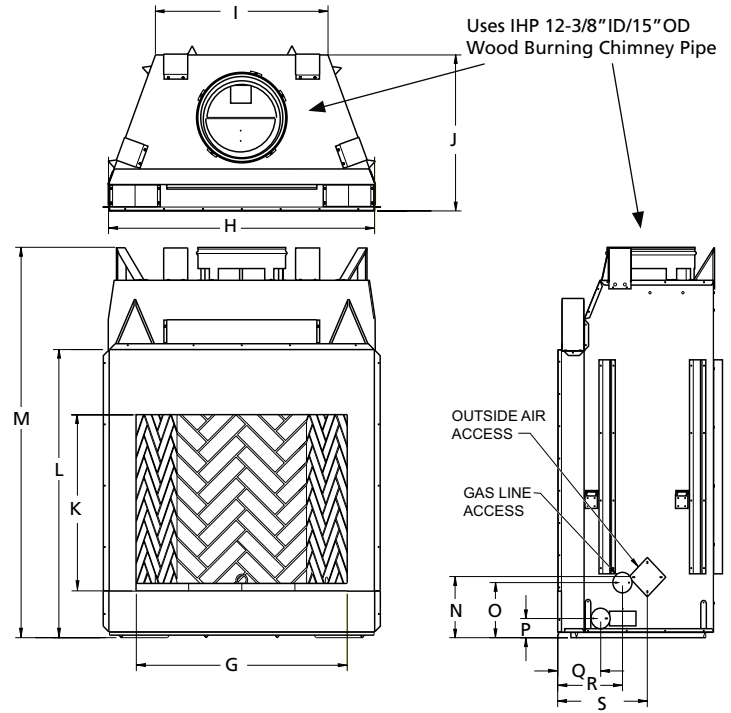

## FLAT WALL FRAMING SPECIFICATIONS

	WRT6036	WRT6042	WRT6050
A	67-1/8"	67-1/8"	67-1/8"
B	45-1/4"	51-1/4"	59-1/4"
C	28-1/4"	30-1/8"	30-1/8"

## CORNER FRAMING SPECIFICATIONS

	WRT6036	WRT6042	WRT6050
D	45-1/4"	51-1/4"	59-1/4"
E	86-1/2"	92"	100"
F	61"	65"	71"

## APPLIANCE SPECIFICATIONS

	WRT6036	WRT6042	WRT6050
G	36"	42"	50"
H	45-1/8"	51-1/8"	59"
I	29"	30-1/2"	38-1/2"
J	26-5/8"	29"	28-1/2"
K	30"	30"	30"
L	49"	49"	49"
M	67"	67"	67"
N	10-1/2"	10-1/2"	10-1/2"
O	9-1/2"	9-1/2"	9-1/2"
P	3-1/2"	3-1/2"	3-1/2"
Q	7-1/4"	8-1/2"	8-1/2"
R	11"	13"	13"
S	15-1/4"	17"	17"