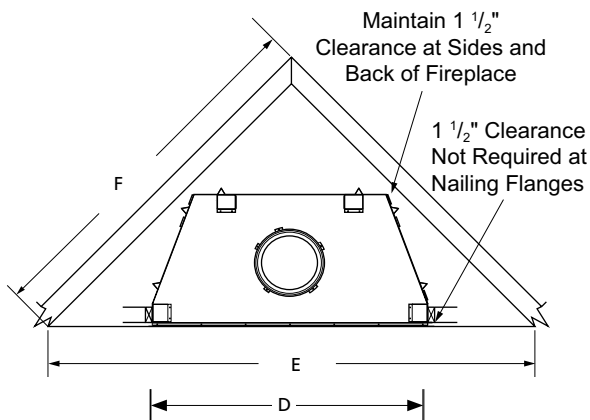

Oiled Bronze

Ebony

FLAT WALL FRAMING SPECIFICATIONS

	WRE6036	WRE6042	WRE6050
A	67-1/8"	67-1/8"	67-1/8"
B	45-1/4"	51-1/4"	59-1/8"
C	28-1/4"	30-1/8"	30-1/8"

CORNER FRAMING SPECIFICATIONS

	WRE6036	WRT6042	WRT6050
D	45-1/4"	51-1/4"	59-1/4"
E	86-1/2"	92"	100"
F	61"	65"	71"

APPLIANCE SPECIFICATIONS

	WRE6036	WRE6042	WRE6050
G	36"	42"	50"
H	45-1/8"	51-1/8"	59"
I	29"	30-1/2"	38-1/2"
J	26-5/8"	29"	28-1/2"
K	30"	30"	30"
L	49"	49"	49"
M	67"	67"	67"
N	10-1/2"	10-1/2"	10-1/2"
O	9-1/2"	9-1/2"	9-1/2"
P	3-1/2"	3-1/2"	3-1/2"
Q	7-1/4"	8-1/2"	8-1/2"
R	11"	13"	13"
S	15-1/4"	17"	17"