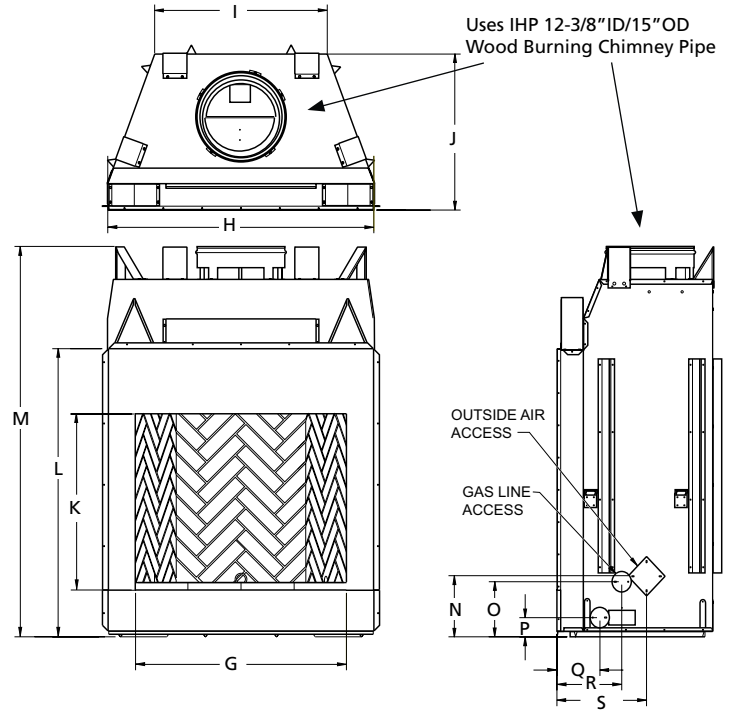

Oiled Bronze

Ebony

FLAT WALL FRAMING SPECIFICATIONS

	WRE6036	WRE6042	WRE6050
A	67-1/8"	67-1/8"	67-1/8"
B	45-1/4"	51-1/4"	59-1/8"
C	28-1/4"	30-1/8"	30-1/8"

CORNER FRAMING SPECIFICATIONS

	WRE6036	WRT6042	WRT6050
D	45-1/4"	51-1/4"	59-1/4"
E	86-1/2"	92"	100"
F	61"	65"	71"

APPLIANCE SPECIFICATIONS

	WRE6036	WRE6042	WRE6050
G	36"	42"	50"
H	45-1/8"	51-1/8"	59"
I	29"	30-1/2"	38-1/2"
J	26-5/8"	29"	28-1/2"
K	30"	30"	30"
L	49"	49"	49"
M	67"	67"	67"
N	10-1/2"	10-1/2"	10-1/2"
O	9-1/2"	9-1/2"	9-1/2"
P	3-1/2"	3-1/2"	3-1/2"
Q	7-1/4"	8-1/2"	8-1/2"
R	11"	13"	13"
S	15-1/4"	17"	17"