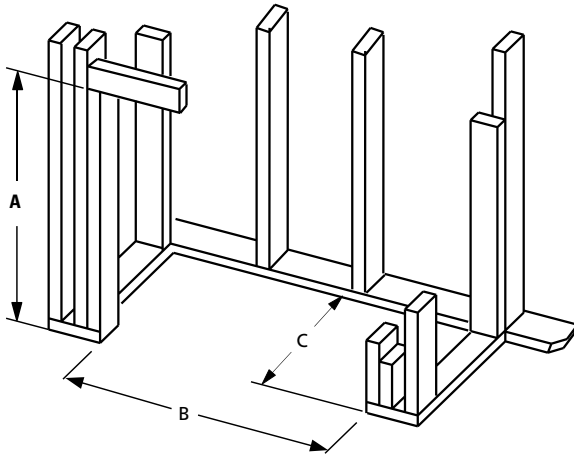

Oiled Bronze

Ebony

FLAT WALL FRAMING SPECIFICATIONS

	WRE6036	WRE6042	WRE6050
A	67-1/8"	67-1/8"	67-1/8"
B	45-1/4"	51-1/4"	59-1/8"
C	28-1/4"	30-1/8"	30-1/8"

CORNER FRAMING SPECIFICATIONS

	WRE6036	WRT6042	WRT6050
D	45-1/4"	51-1/4"	59-1/4"
E	86-1/2"	92"	100"
F	61"	65"	71"

APPLIANCE SPECIFICATIONS

	WRE6036	WRE6042	WRE6050
G	36"	42"	50"
H	45-1/8"	51-1/8"	59"
I	29"	30-1/2"	38-1/2"
J	26-5/8"	29"	28-1/2"
K	30"	30"	30"
L	49"	49"	49"
M	67"	67"	67"
N	10-1/2"	10-1/2"	10-1/2"
O	9-1/2"	9-1/2"	9-1/2"
P	3-1/2"	3-1/2"	3-1/2"
Q	7-1/4"	8-1/2"	8-1/2"
R	11"	13"	13"
S	15-1/4"	17"	17"