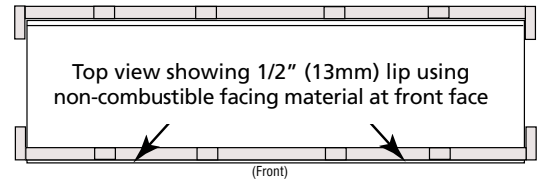

FRAMING SPECIFICATIONS

	VRE4636	VRE4648	VRE4660	VRE4672
A	40-1/2"	52-1/2"	64-1/2"	76-1/2"
B	37-3/4"	37-3/4"	37-3/4"	37-3/4"
C' SINGLE SIDED DEPTH	16-1/4"	16-1/4"	16-1/4"	16-1/4"
C² SEE-THROUGH DEPTH	15"	15"	15"	15"

FIREPLACE BTU OPERATING RANGE

MODEL	FUEL	BTU/HR
VRE4636	NG	18,500-31,000
VRE4636	LP	19,500-30,000
VRE4648	NG	24,500-43,500
VRE4648	LP	29,000-42,500
VRE4660	NG	36,000-50,000
VRE4660	LP	36,000-50,000
VRE4672	NG	42,000-65,000
VRE4672	LP	45,000-60,000

On the Cover: VRE4672 shown with Diamond Crystal large crushed glass media.

IMPORTANT NOTES:

As with any fireplace, this appliance is extremely hot during operation. Read and understand all operating instructions before using this appliance. For further information, consult your dealer.

Local conditions, such as elevation and choice of fuel will affect overall appearance of the fire and heating performance. Performance can also vary with home design and insulation, ceiling height, accessories chosen and appliance location.

Diagrams, illustrations and photographs are not to scale — consult installation instructions. Product designs, materials, dimensions, specifications, colors and prices are subject to change or discontinuance without notice.