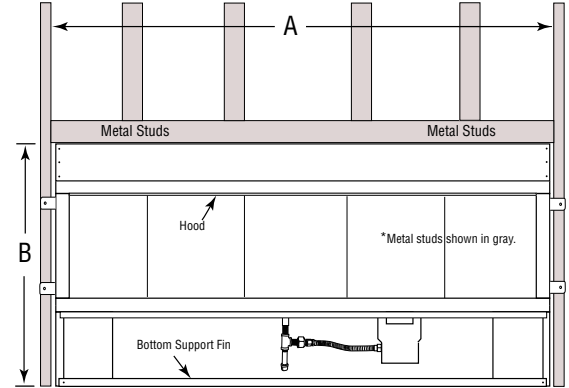

FEATURES

- Available in 36", 48", 60" and 72" linear configurations
- Single-sided configuration with see-through kit included
- Mood enhancing, adjustable full-spectrum interior LED lighting
- Diamond Crystal large crushed glass media included (Optional colors available)
- Glass deflector shield protects flames from wind
- Fuel-saving electronic ignition
- Stainless steel construction for long-lasting outdoor use
- Wall-mounted control box allows control of flames and interior lights
- Optional on/off, high/low, CPI/IPI remote control
- LP gas conversion kit sold separately
- 20-year limited warranty

VRE4636 shown with Sapphire Blue large crushed glass media & included see-through kit

INTERIOR MEDIA OPTIONS

Diamond Crystal
(included)

Sapphire Blue

Onyx Black

APPLIANCE SPECIFICATIONS

	VRE4636	VRE4648	VRE4660	VRE4672
A	40"	52"	64"	76"
B	36"	48"	60"	72"
C	37-1/2"	37-1/2"	37-1/2"	37-1/2"
D	16"	16"	16"	16"
E*	16-1/4"*	16-1/4"*	16-1/4"*	16-1/4"*
F	11-1/2"	11-1/2"	11-1/2"	11-1/2"
G	8-3/4"	8-3/4"	8-3/4"	8-3/4"

* Subtract 1/4" for see-through applications.

FRAMING SPECIFICATIONS

	VRE4636	VRE4648	VRE4660	VRE4672
A	40-1/2"	52-1/2"	64-1/2"	76-1/2"
B	37-3/4"	37-3/4"	37-3/4"	37-3/4"
C' SINGLE SIDED DEPTH	16-1/4"	16-1/4"	16-1/4"	16-1/4"
C² SEE-THROUGH DEPTH	15"	15"	15"	15"