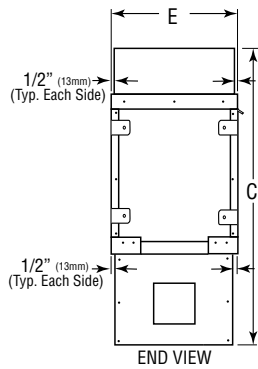

VRE4636 shown with Sapphire Blue large crushed glass media & included see-through kit

INTERIOR MEDIA OPTIONS

Diamond Crystal
(included)

Sapphire Blue

Onyx Black

APPLIANCE SPECIFICATIONS

	VRE4636	VRE4648	VRE4660	VRE4672
A	40"	52"	64"	76"
B	36"	48"	60"	72"
C	37-1/2"	37-1/2"	37-1/2"	37-1/2"
D	16"	16"	16"	16"
E*	16-1/4"*	16-1/4"*	16-1/4"*	16-1/4"*
F	11-1/2"	11-1/2"	11-1/2"	11-1/2"
G	8-3/4"	8-3/4"	8-3/4"	8-3/4"

* Subtract 1/4" for see-through applications.

FRAMING SPECIFICATIONS

	VRE4636	VRE4648	VRE4660	VRE4672
A	40-1/2"	52-1/2"	64-1/2"	76-1/2"
B	37-3/4"	37-3/4"	37-3/4"	37-3/4"
C' SINGLE SIDED DEPTH	16-1/4"	16-1/4"	16-1/4"	16-1/4"
C² SEE-THROUGH DEPTH	15"	15"	15"	15"