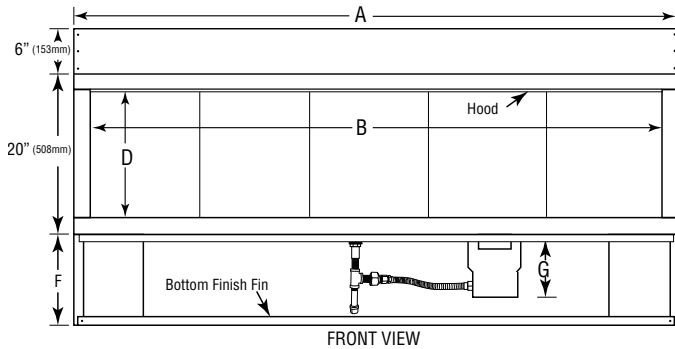

VRE4636 shown with Sapphire Blue large crushed glass media & included see-through kit

INTERIOR MEDIA OPTIONS

Diamond Crystal
(included)

Sapphire Blue

Onyx Black

APPLIANCE SPECIFICATIONS

	VRE4636	VRE4648	VRE4660	VRE4672
A	40"	52"	64"	76"
B	36"	48"	60"	72"
C	37-1/2"	37-1/2"	37-1/2"	37-1/2"
D	16"	16"	16"	16"
E*	16-1/4"*	16-1/4"*	16-1/4"*	16-1/4"*
F	11-1/2"	11-1/2"	11-1/2"	11-1/2"
G	8-3/4"	8-3/4"	8-3/4"	8-3/4"

* Subtract 1/4" for see-through applications.

FRAMING SPECIFICATIONS

	VRE4636	VRE4648	VRE4660	VRE4672
A	40-1/2"	52-1/2"	64-1/2"	76-1/2"
B	37-3/4"	37-3/4"	37-3/4"	37-3/4"
C' SINGLE SIDED DEPTH	16-1/4"	16-1/4"	16-1/4"	16-1/4"
C² SEE-THROUGH DEPTH	15"	15"	15"	15"