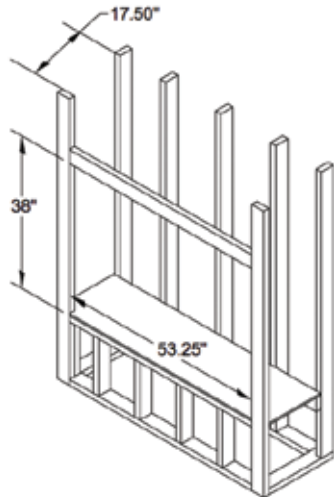

FRAMING SPECIFICATIONS

ONE SIDED APPLICATION

SEE-THROUGH APPLICATION