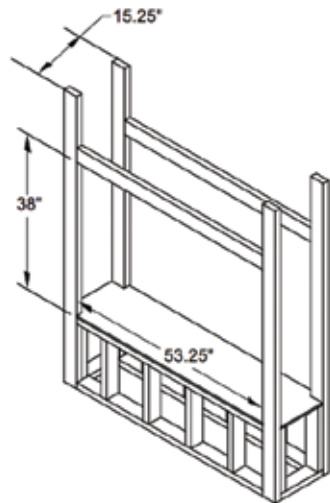

INTERIOR MEDIA OPTIONS

Amber

Clear

Blue

Speckled Orange

FRAMING SPECIFICATIONS

ONE SIDED APPLICATION

SEE-THROUGH APPLICATION