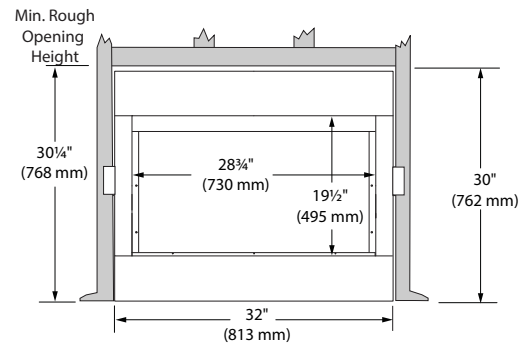

VFC32C with Black Magic liner and Diamond and Onyx fireglass

149 Cleveland Drive, Paris, Kentucky 40361
www.monessenhearth.com

To avoid personal injury or property damage, the product described by this brochure must be installed, operated and maintained in strict compliance with the instructions packaged with the product and all applicable building or fire codes. Contact local building or fire officials about restrictions and installation inspection requirements. All photographs and drawings on this brochure are for illustrative purposes only and are not intended for, nor should they be used as a substitute for the instructions packaged with the unit. Appearance and specifications of the product are subject to change without notice. 0915v1 © 2015