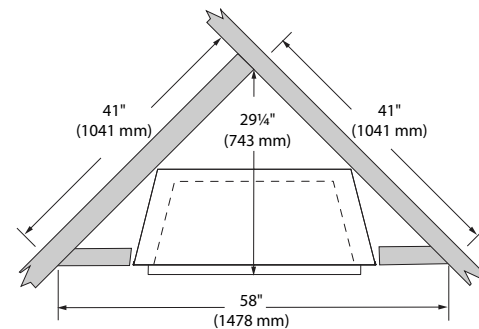

149 Cleveland Drive, Paris, Kentucky 40361
www.monessenhearth.com

To avoid personal injury or property damage, the product described by this brochure must be installed, operated and maintained in strict compliance with the instructions packaged with the product and all applicable building or fire codes. Contact local building or fire officials about restrictions and installation inspection requirements. All photographs and drawings on this brochure are for illustrative purposes only and are not intended for, nor should they be used as a substitute for the instructions packaged with the unit. Appearance and specifications of the product are subject to change without notice. 0915v1 © 2015