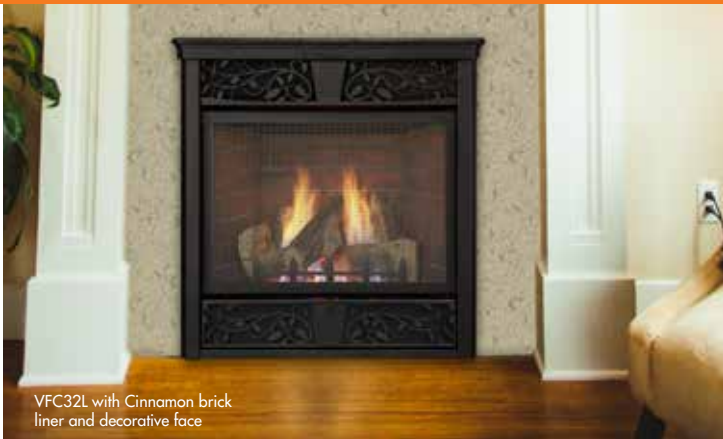

PRODUCT SPECIFICATIONS

VFC32(L/C)(V/I) Symphony Vent Free Fireplace System

LOVE AT FIRST LIGHT

VFC32L with Cinnamon brick liner and decorative face

VFC32C with Black Magic liner and Diamond and Onyx fireglass

STANDARD FEATURES

- Ventless design
- Available with exclusive five piece log set and Natural Blaze burner, or with stone and fireglass kit and a contemporary burner
- Zero clearance
- Mesh screen front
- Easy access control panel
- Millivolt or IPI control