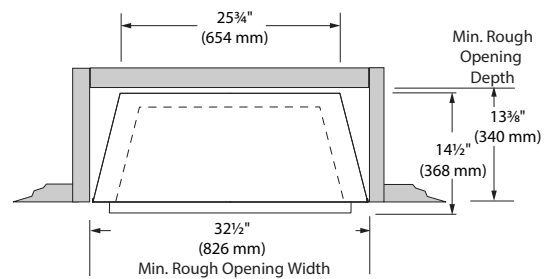

149 Cleveland Drive, Paris, Kentucky 40361
www.monessenhearth.com

To avoid personal injury or property damage, the product described by this brochure must be installed, operated and maintained in strict compliance with the instructions packaged with the product and all applicable building or fire codes. Contact local building or fire officials about restrictions and installation inspection requirements. All photographs and drawings on this brochure are for illustrative purposes only and are not intended for, nor should they be used as a substitute for the instructions packaged with the unit. Appearance and specifications of the product are subject to change without notice. 0915v1 © 2015