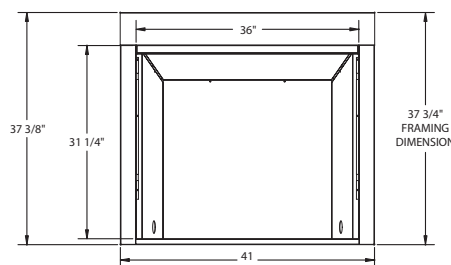

# LCUF36-R Lo-Rider Vent Free Firebox

LOVE AT FIRST LIGHT

**ACTUAL DIMENSIONS**

Actual size: 41"W x 37-3/8"H x 18"D x 32"RW  
(1041 mm x 949 mm x 457 mm x 813 mm)

Viewing area: 36"W x 31-1/4"H  
(914 mm x 794 mm)

Framing Dimensions: 41-1/4"W x 37-3/4"H x 18"D  
(1048 mm x 959 mm x 457 mm)

**MINIMUM HEARTH DIMENSIONS**

- Front opening width: 32-1/2"
- Front opening height: 30-1/4"
- Rear wall width: 25-7/8"
- Rear wall height: 25-5/8"
- Firebox depth: 15"