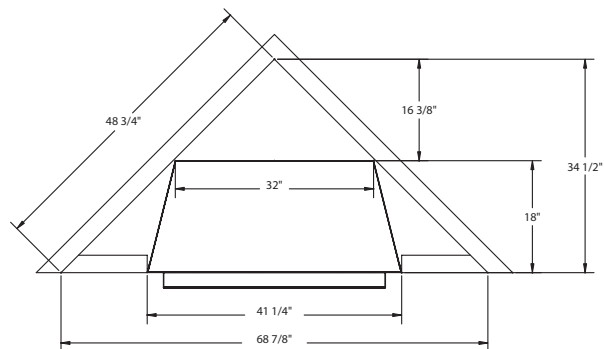

# LCUF36-R Lo-Rider Vent Free Firebox

LOVE AT FIRST LIGHT

**ACTUAL DIMENSIONS**

Actual size: 41"W x 37-3/8"H x 18"D x 32"RW  
(1041 mm x 949 mm x 457 mm x 813 mm)

Viewing area: 36"W x 31-1/4"H  
(914 mm x 794 mm)

Framing Dimensions: 41-1/4"W x 37-3/4"H x 18"D  
(1048 mm x 959 mm x 457 mm)

**MINIMUM HEARTH DIMENSIONS**

- Front opening width: 32-1/2"
- Front opening height: 30-1/4"
- Rear wall width: 25-7/8"
- Rear wall height: 25-5/8"
- Firebox depth: 15"