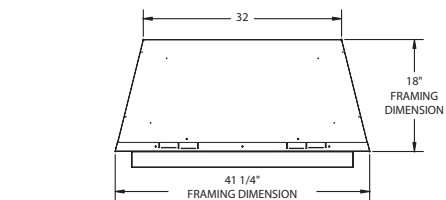

# LCUF36-R Lo-Rider Vent Free Firebox

LOVE AT FIRST LIGHT

**ACTUAL DIMENSIONS**

Actual size: 41"W x 37-3/8"H x 18"D x 32"RW  
(1041 mm x 949 mm x 457 mm x 813 mm)

Viewing area: 36"W x 31-1/4"H  
(914 mm x 794 mm)

Framing Dimensions: 41-1/4"W x 37-3/4"H x 18"D  
(1048 mm x 959 mm x 457 mm)

**MINIMUM HEARTH DIMENSIONS**

- Front opening width: 32-1/2"
- Front opening height: 30-1/4"
- Rear wall width: 25-7/8"
- Rear wall height: 25-5/8"
- Firebox depth: 15"