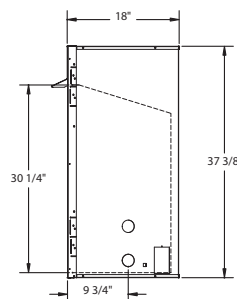

# LCUF36-R Lo-Rider Vent Free Firebox

LOVE AT FIRST LIGHT

**ACTUAL DIMENSIONS**

Actual size: 41"W x 37-3/8"H x 18"D x 32"RW  
(1041 mm x 949 mm x 457 mm x 813 mm)

Viewing area: 36"W x 31-1/4"H  
(914 mm x 794 mm)

Framing Dimensions: 41-1/4"W x 37-3/4"H x 18"D  
(1048 mm x 959 mm x 457 mm)

**MINIMUM HEARTH DIMENSIONS**

- Front opening width: 32-1/2"
- Front opening height: 30-1/4"
- Rear wall width: 25-7/8"
- Rear wall height: 25-5/8"
- Firebox depth: 15"