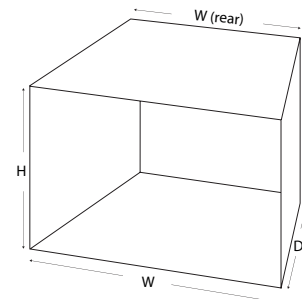

## Specifications

| KW18-R with Natural Blaze Burner (Millivolt or Signature Command®) |   |
|--|---|
| BTUs   | 28,000 max. input (NG)<br>27,000 max. input (LP)  |
| Heating Capacity   | up to 1,100 sq. ft.   |
| Minimum Fireplace Opening  | Millivolt: 26"W x 17"H x 13"D x 18"W (rear)<br>Signature Command®: 28½"W x 17"H x 13"D x 20¼"W (rear) |
| KW24-R with Natural Blaze Burner (Millivolt or Signature Command®) |   |
| BTUs   | 37,000 max. input (NG)<br>36,000 max. input (LP)  |
| Heating Capacity   | up to 1,400 sq. ft.   |
| Minimum Fireplace Opening  | Millivolt: 29"W x 17"H x 13"D x 22¼"W (rear)<br>Signature Command®: 31"W x 17"H x 13"D x 25¼"W (rear) |
| KW30-R with Natural Blaze Burner (Millivolt or Signature Command®) |   |
| BTUs   | 37,000 max. input (NG)<br>36,000 max. input (LP)  |
| Heating Capacity   | up to 1,400 sq. ft.   |
| Minimum Fireplace Opening  | Millivolt: 33"W x 17"H x 13"D x 25¼"W (rear)<br>Signature Command®: 35"W x 17"H x 13"D x 25¼"W (rear) |