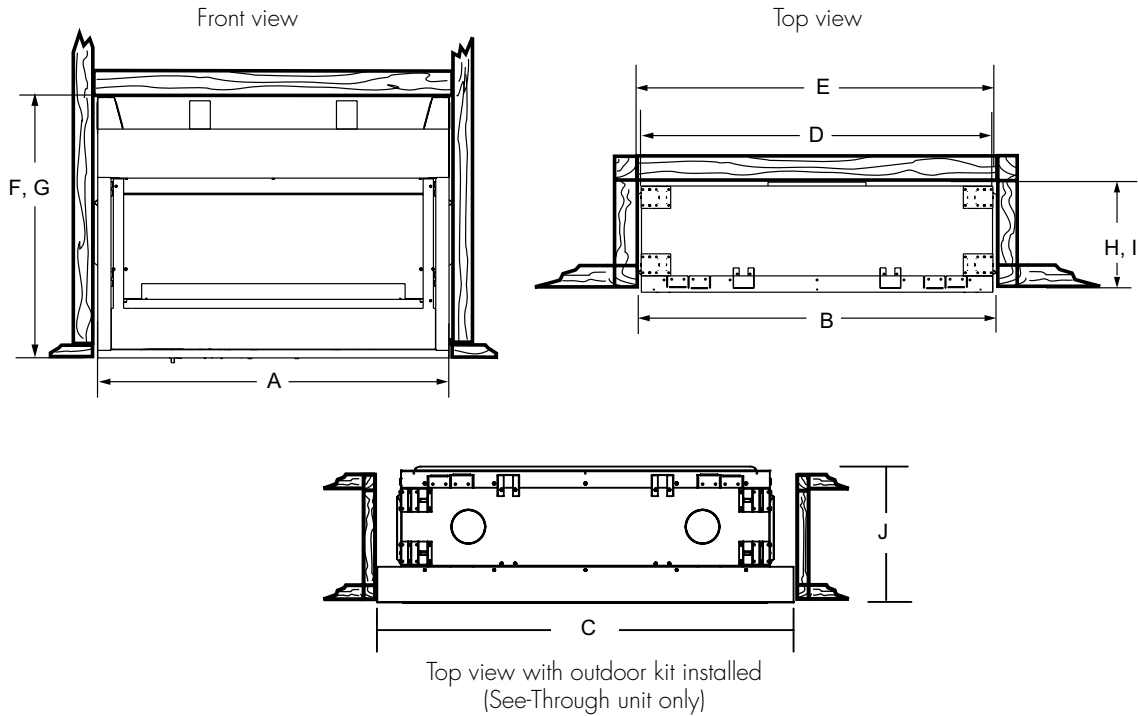

# SPECIFICATIONS

SPECIFICATIONS		Artisan 42 AVFL42	Artisan 42 See-Through AVFLST42	Artisan 42 AVFL60
FRONT WIDTH	ACTUAL / A	43"	43"	55-3/8"
	FRAMING / B	44"	44"	55-7/8"
	OUTDOOR KIT / C	N/A	48-1/2"	N/A
BACK WIDTH	ACTUAL / D	43"	43"	55-3/8"
	FRAMING / E	44"	44"	55-7/8"
HEIGHT	ACTUAL / F	28"	28"	29-3/4"
	FRAMING / G	32"	32"	36-3/8"
DEPTH	ACTUAL / H	13"	13-1/8"	16-1/8"
	FRAMING / I	13-1/2"	12"	18"
	OUTDOOR KIT / J	N/A	14-7/8"	N/A
VIEWING AREA		37-1/2" x 13-1/2"	37-1/2" x 13-1/2"	48-5/8" x 13"
BTU/HR INPUT		37,000(NG) / 36,000(LP)		38,000(NG) / 37,000(LP)