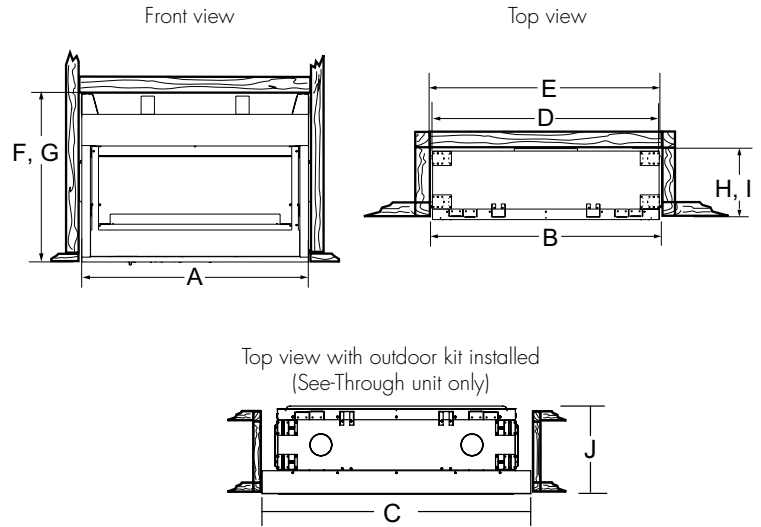

Diamond

Bronze

Onyx

Sapphire

Driftwood log set (single-sided only)

Stone kit

SPECIFICATIONS

SPECIFICATIONS		Artisan AVFL42	Artisan See-Through AVFLST42
FRONT WIDTH	ACTUAL / A	43"	43"
	FRAMING / B	44"	44"
	OUTDOOR KIT / C	N/A	48-1/2"
BACK WIDTH	ACTUAL / D	43"	43"
	FRAMING / E	44"	44"
HEIGHT	ACTUAL / F	28"	28"
	FRAMING / G	32"	32"
DEPTH	ACTUAL / H	13"	13-1/8"
	FRAMING / I	13-1/2"	12"
	OUTDOOR KIT / J	N/A	14-7/8"
VIEWING AREA		37-1/2" x 13-1/2"	37-1/2" x 13-1/2"
BTU/HR INPUT		37,000(NG) / 36,000(LP)	