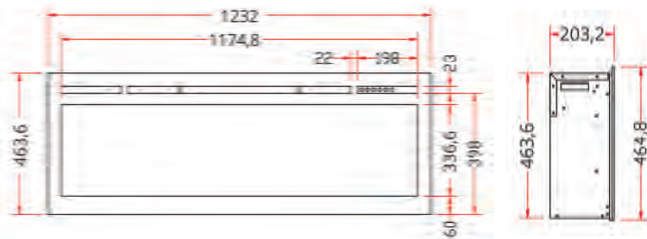

Model: SL50-B