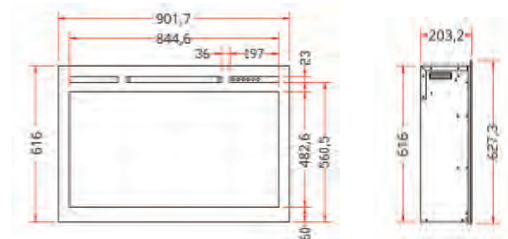

SPECIFICATIONS

MODEL #	VOLTS	BTU'S	WATTS	FRAMING DIMENSIONS	VIEWING AREA
SC36-B	AC 120V/60Hz	5000	1530 W	35½" W x 24¼" H x 8" D	33¼" x 19"
SL50-B	AC 120V/60Hz	5000	1530 W	48½" W x 18¼" H x 8" D	46¼ x 13¼"
SL74-B	AC 120V/60Hz	5000	1530 W	72½" W x 18¼" H x 8" D	70½" x 13¼"

Model: SC36-B