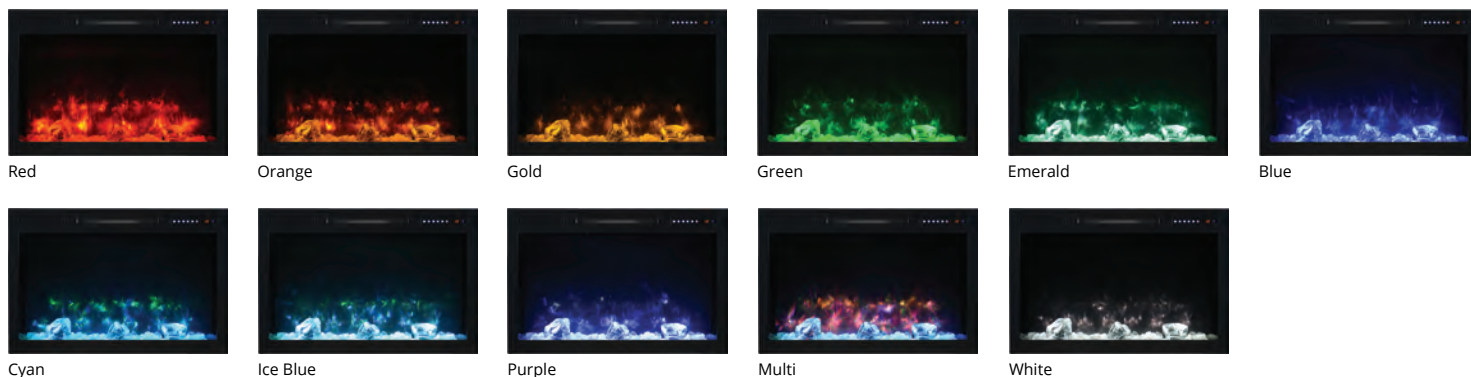

MODERN FLAMES

SPECTRUM SERIES
ELECTRIC FIREPLACE BUILT-IN FLUSH MOUNT

Modern Flames Spectrum Series Built-In Flush Mount Electric Fireplace brings the flame versatility and size options to the conventional electric fireplace. Modern Flames award winning flame appearance gets a tune up with 12 different flame color combinations to choose from. Projecting onto our gray back screen, the colors shimmer through the ember bed and create crisp clean flames through the whole color spectrum. Multicolor glacier crystal glass finishes off this contemporary ember bed. The Spectrum Series is available in 3 different models. A 36" traditional box, 48" linear box and a 72" linear box complete this line. Finally a thermostat, touch control and remote round out the operations of this series.

MULTIPLE FLAME OPTIONS (12 COLORS AVAILABLE)

SPECIFICATIONS

MODEL #	VOLTS	BTU'S	WATTS	FRAMING DIMENSIONS	VIEWING AREA
SC36-B	AC 120V/60Hz	5000	1530 W	35½" W x 24¼" H x 8" D	33¼" x 19"
SL50-B	AC 120V/60Hz	5000	1530 W	48½" W x 18¼" H x 8" D	46¼ x 13¼"
SL74-B	AC 120V/60Hz	5000	1530 W	72½" W x 18¼" H x 8" D	70½" x 13¼"