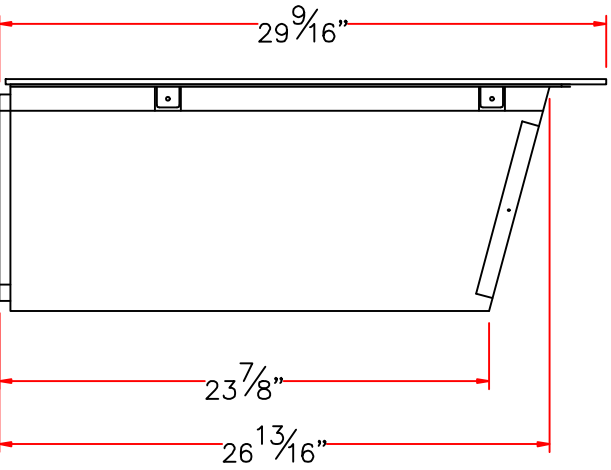

HF42

Part Number		Modern Flames
Series		
Model	HF42	
Version	1.1	
Date	Sep. 20, 2012	Drawn by Cindy W