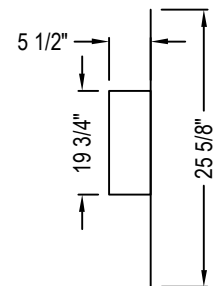

MODERN FLAMES
 3435 E ATLANTA AVE
 PHOENIX, AZ 85040
 TOLL FREE: 1-877-246-9353
 FAX: (602) 243-9943
 www.modernflames.com

FRONT ELEVATION

SIDE ELEVATION

TECHNICAL SPECIFICATION

VOLTS AC 120V/60 HZ
AMPS 15 AMPS
WATTS 1500 W
HEATER AC120/60HZ
 750-1500W
NO HEATER 365 W
LAMPS LED
ROTOR MOTOR AC 120V/60 HZ 4W
 CCW 15/18 R/MIN
SHIPPING SIZE 98" X 30" X 8"
WEIGHT 176 LBS