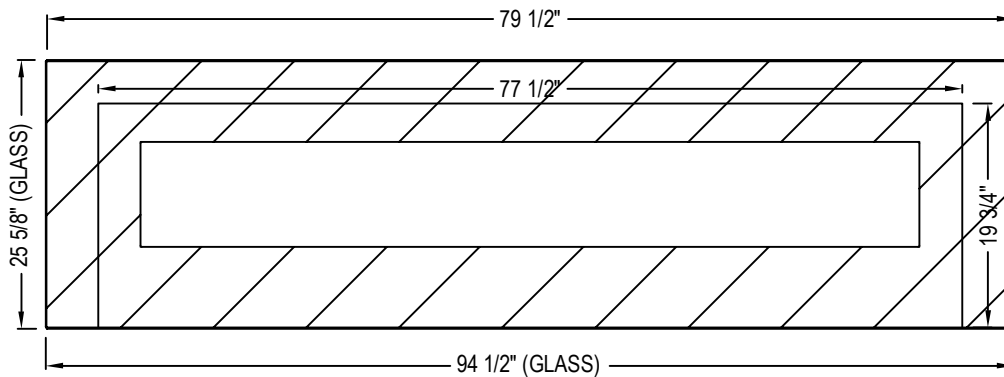

MODERN FLAMES
 3435 E ATLANTA AVE
 PHOENIX, AZ 85040
 TOLL FREE: 1-877-246-9353
 FAX: (602) 243-9943
 www.modernflames.com

FRONT ELEVATION

SIDE ELEVATION

TECHNICAL SPECIFICATION

VOLTS AC 120V/60 HZ
AMPS 15 AMPS
WATTS 1500 W
HEATER AC120/60HZ
 750-1500W
NO HEATER 365 W
LAMPS LED
ROTOR MOTOR AC 120V/60 HZ 4W
 CCW 15/18 R/MIN
SHIPPING SIZE 98" X 30" X 8"
WEIGHT 176 LBS

AMBIANCE LINEAR SERIES

95" AMBIANCE LINEAR SERIES FIREPLACE - MODEL AL-95-BG2