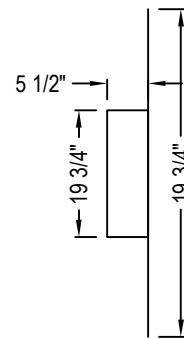

MODERN FLAMES
 3435 E ATLANTA AVE
 PHOENIX, AZ 85040
 TOLL FREE: 1-877-246-9353
 FAX: (602) 243-9943
 www.modernflames.com

FRONT ELEVATION

SIDE ELEVATION

TECHNICAL SPECIFICATION

VOLTS AC 120V/60 HZ
AMPS 15 AMPS
WATTS 1500 W
HEATER AC120/60HZ
 750-1500W
NO HEATER 205 W
LAMPS LED
ROTOR MOTOR AC 120V/60 HZ 4W
 CCW 15/18 R/MIN
SHIPPING SIZE 61" X 29.5" X 8"
WEIGHT 96 LBS