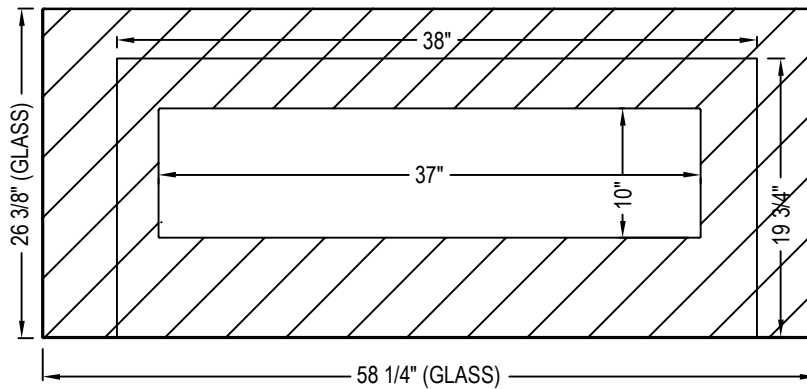

MODERN FLAMES
 3435 E ATLANTA AVE
 PHOENIX, AZ 85040
 TOLL FREE: 1-877-246-9353
 FAX: (602) 243-9943
 www.modernflames.com

FRONT ELEVATION

SIDE ELEVATION

TECHNICAL SPECIFICATION

VOLTS AC 120V/60 HZ
AMPS 15 AMPS
WATTS 1500 W
HEATER AC120/60HZ
 750-1500W
NO HEATER 205 W
LAMPS LED
ROTOR MOTOR AC 120V/60 HZ 4W
 CCW 15/18 R/MIN
SHIPPING SIZE 61" X 29.5" X 8"
WEIGHT 96 LBS