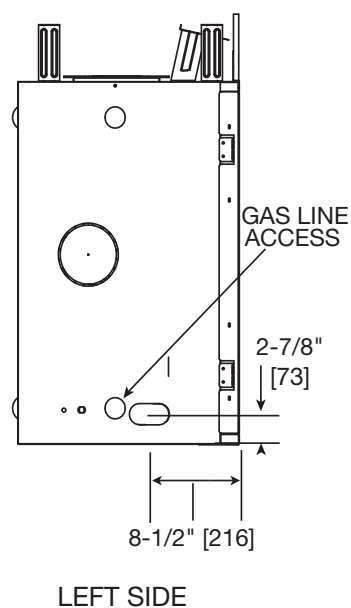

# MAJESTIC

Please consult the manufacturer's installation manual for all details and requirements before making a final design layout decision.

## Meridian

Direct Vent Gas Fireplace

MODEL	FRONT WIDTH		BACK WIDTH		HEIGHT		DEPTH		GLASS SIZE
	ACTUAL	FRAMING	ACTUAL	FRAMING	ACTUAL	FRAMING	ACTUAL	FRAMING	
DBDV36	41" (1041mm)	42" (1067mm)	28-1/2" (724mm)	42" (1067mm)	40-7/8" (1038mm)	40-1/8" (1019mm)	21" (533mm)	22" (559mm)	32" x 21-9/16" (813mm x 548mm)

**APPLIANCE LOCATION**

**FRAMING DIMENSIONS**

**MANTEL AND WALL PROJECTIONS**

**CLEARANCES TO COMBUSTIBLES**

PRODUCT LISTING CODES	
US	ANSI Z21.88-2014
CAN	CSA 2.33-2014

Product information provided is not complete and is subject to change without notice. Product installation must adhere strictly to instructions accompanying product to avoid risk of fire and potential injury.