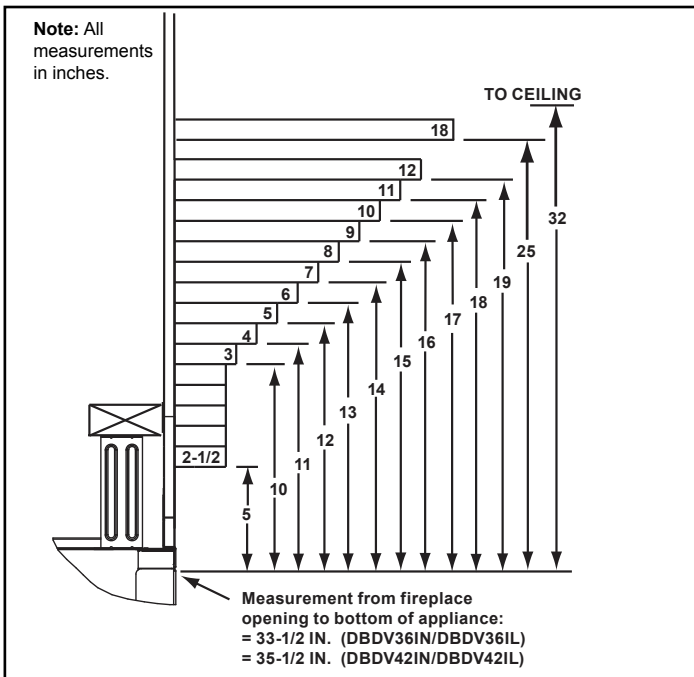

## Meridian

Direct Vent Gas Fireplace

MODEL	FRONT WIDTH		BACK WIDTH		HEIGHT		DEPTH		GLASS SIZE
	ACTUAL	FRAMING	ACTUAL	FRAMING	ACTUAL	FRAMING	ACTUAL	FRAMING	
DBDV36	41" (1041mm)	42" (1067mm)	28-1/2" (724mm)	42" (1067mm)	40-7/8" (1038mm)	40-1/8" (1019mm)	21" (533mm)	22" (559mm)	32" x 21-9/16" (813mm x 548mm)

**APPLIANCE LOCATION**

**FRAMING DIMENSIONS**

**MANTEL AND WALL PROJECTIONS**

**CLEARANCES TO COMBUSTIBLES**

PRODUCT LISTING CODES	
US	ANSI Z21.88-2014
CAN	CSA 2.33-2014

Product information provided is not complete and is subject to change without notice. Product installation must adhere strictly to instructions accompanying product to avoid risk of fire and potential injury.