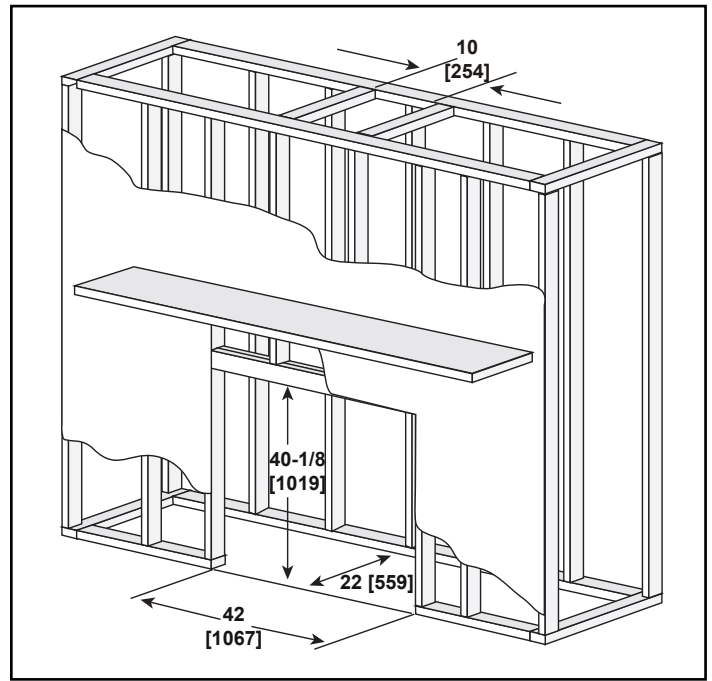

## Meridian

Direct Vent Gas Fireplace

MODEL	FRONT WIDTH		BACK WIDTH		HEIGHT		DEPTH		GLASS SIZE
	ACTUAL	FRAMING	ACTUAL	FRAMING	ACTUAL	FRAMING	ACTUAL	FRAMING	
DBDV36	41" (1041mm)	42" (1067mm)	28-1/2" (724mm)	42" (1067mm)	40-7/8" (1038mm)	40-1/8" (1019mm)	21" (533mm)	22" (559mm)	32" x 21-9/16" (813mm x 548mm)

**APPLIANCE LOCATION**

**FRAMING DIMENSIONS**

**MANTEL AND WALL PROJECTIONS**

**CLEARANCES TO COMBUSTIBLES**

PRODUCT LISTING CODES	
US	ANSI Z21.88-2014
CAN	CSA 2.33-2014

Product information provided is not complete and is subject to change without notice. Product installation must adhere strictly to instructions accompanying product to avoid risk of fire and potential injury.