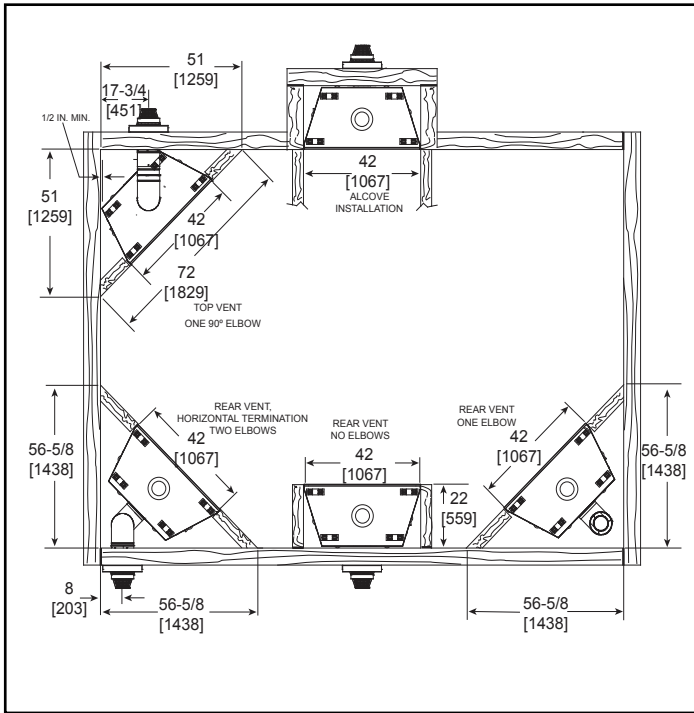

# MAJESTIC

Please consult the manufacturer's installation manual for all details and requirements before making a final design layout decision.

## Meridian

Direct Vent Gas Fireplace

MODEL	FRONT WIDTH		BACK WIDTH		HEIGHT		DEPTH		GLASS SIZE
	ACTUAL	FRAMING	ACTUAL	FRAMING	ACTUAL	FRAMING	ACTUAL	FRAMING	
DBDV36	41" (1041mm)	42" (1067mm)	28-1/2" (724mm)	42" (1067mm)	40-7/8" (1038mm)	40-1/8" (1019mm)	21" (533mm)	22" (559mm)	32" x 21-9/16" (813mm x 548mm)

**APPLIANCE LOCATION**

**FRAMING DIMENSIONS**

**MANTEL AND WALL PROJECTIONS**

**CLEARANCES TO COMBUSTIBLES**

PRODUCT LISTING CODES	
US	ANSI Z21.88-2014
CAN	CSA 2.33-2014

Product information provided is not complete and is subject to change without notice. Product installation must adhere strictly to instructions accompanying product to avoid risk of fire and potential injury.