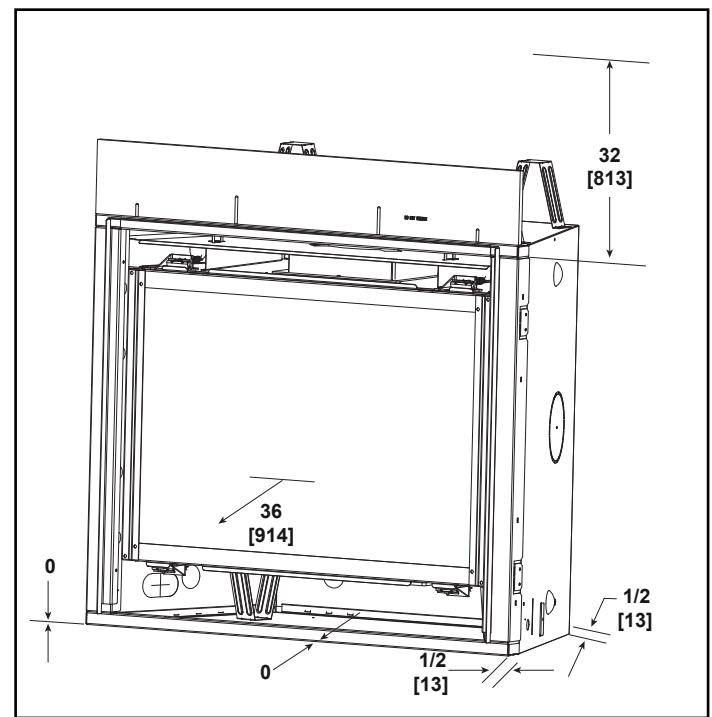

## Meridian

Direct Vent Gas Fireplace

MODEL	FRONT WIDTH		BACK WIDTH		HEIGHT		DEPTH		GLASS SIZE
	ACTUAL	FRAMING	ACTUAL	FRAMING	ACTUAL	FRAMING	ACTUAL	FRAMING	
DBDV36	41" (1041mm)	42" (1067mm)	28-1/2" (724mm)	42" (1067mm)	40-7/8" (1038mm)	40-1/8" (1019mm)	21" (533mm)	22" (559mm)	32" x 21-9/16" (813mm x 548mm)

**APPLIANCE LOCATION**

**FRAMING DIMENSIONS**

**MANTEL AND WALL PROJECTIONS**

**CLEARANCES TO COMBUSTIBLES**

PRODUCT LISTING CODES	
US	ANSI Z21.88-2014
CAN	CSA 2.33-2014

Product information provided is not complete and is subject to change without notice. Product installation must adhere strictly to instructions accompanying product to avoid risk of fire and potential injury.