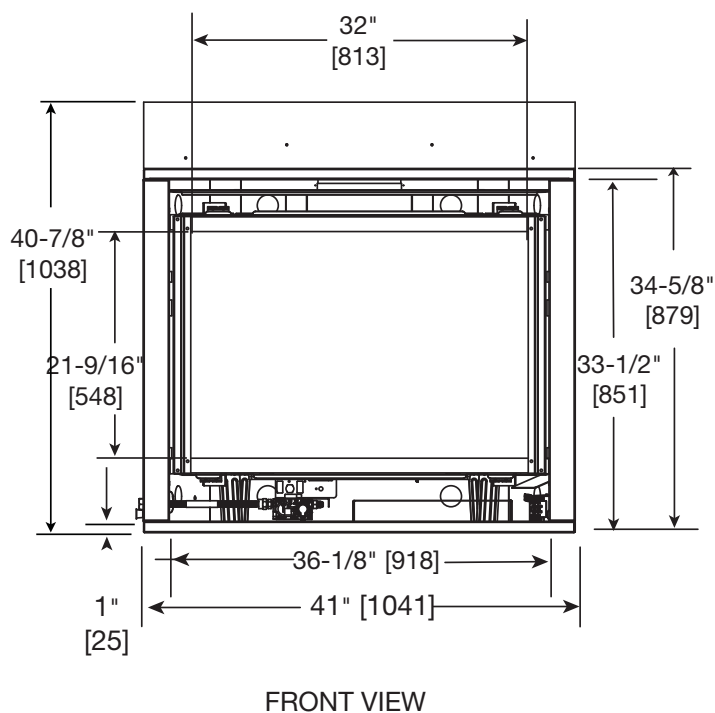

## Meridian

Direct Vent Gas Fireplace

MODEL	FRONT WIDTH		BACK WIDTH		HEIGHT		DEPTH		GLASS SIZE
	ACTUAL	FRAMING	ACTUAL	FRAMING	ACTUAL	FRAMING	ACTUAL	FRAMING	
DBDV36	41" (1041mm)	42" (1067mm)	28-1/2" (724mm)	42" (1067mm)	40-7/8" (1038mm)	40-1/8" (1019mm)	21" (533mm)	22" (559mm)	32" x 21-9/16" (813mm x 548mm)