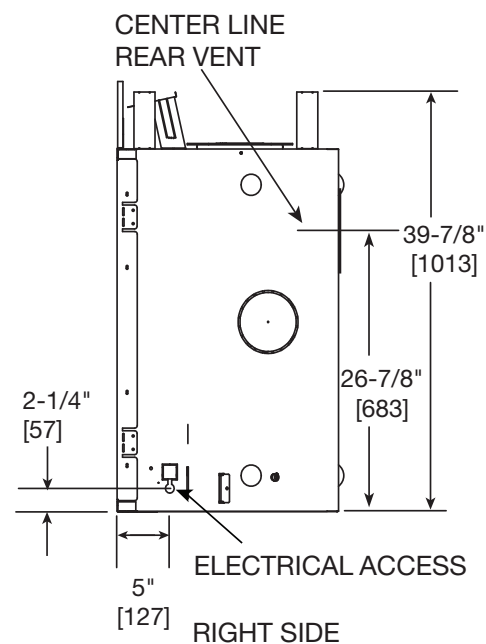

# MAJESTIC

Please consult the manufacturer's installation manual for all details and requirements before making a final design layout decision.

## Meridian

Direct Vent Gas Fireplace

MODEL	FRONT WIDTH		BACK WIDTH		HEIGHT		DEPTH		GLASS SIZE
	ACTUAL	FRAMING	ACTUAL	FRAMING	ACTUAL	FRAMING	ACTUAL	FRAMING	
DBDV36	41" (1041mm)	42" (1067mm)	28-1/2" (724mm)	42" (1067mm)	40-7/8" (1038mm)	40-1/8" (1019mm)	21" (533mm)	22" (559mm)	32" x 21-9/16" (813mm x 548mm)

**APPLIANCE LOCATION**

**FRAMING DIMENSIONS**

**MANTEL AND WALL PROJECTIONS**

**CLEARANCES TO COMBUSTIBLES**

PRODUCT LISTING CODES	
US	ANSI Z21.88-2014
CAN	CSA 2.33-2014

Product information provided is not complete and is subject to change without notice. Product installation must adhere strictly to instructions accompanying product to avoid risk of fire and potential injury.