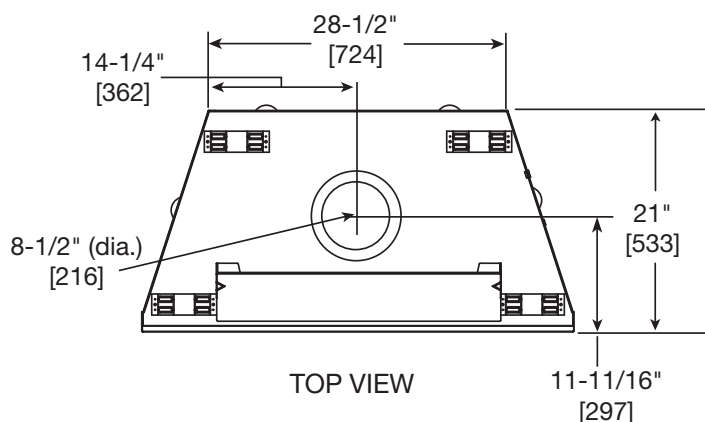

# MAJESTIC

Please consult the manufacturer's installation manual for all details and requirements before making a final design layout decision.

## Meridian

Direct Vent Gas Fireplace

MODEL	FRONT WIDTH		BACK WIDTH		HEIGHT		DEPTH		GLASS SIZE
	ACTUAL	FRAMING	ACTUAL	FRAMING	ACTUAL	FRAMING	ACTUAL	FRAMING	
DBDV36	41" (1041mm)	42" (1067mm)	28-1/2" (724mm)	42" (1067mm)	40-7/8" (1038mm)	40-1/8" (1019mm)	21" (533mm)	22" (559mm)	32" x 21-9/16" (813mm x 548mm)