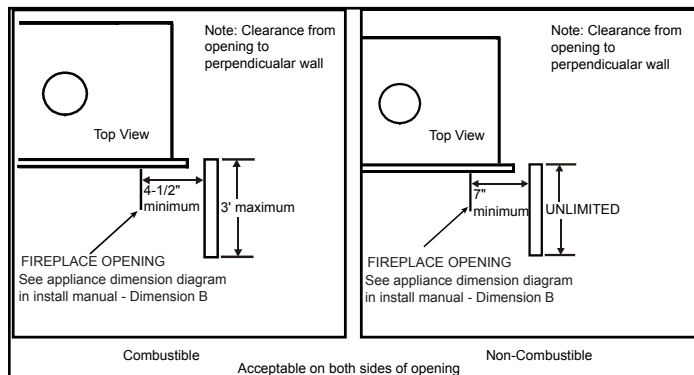

Please consult the manufacturer's installation manual for all details and requirements before making a final design layout decision.

ECHEL72IN

72" Direct Vent Gas Fireplace

MODEL	FRONT WIDTH		BACK WIDTH		HEIGHT		DEPTH		GLASS SIZE
	Actual	Framing	Actual	Framing	Actual	Framing	Actual	Framing	
ECHEL72IN	82"	84-1/4"	82"	84-1/4"	47-3/4"	48"	17-1/8"	18-1/4"	71-1/2" x 12-1/2"

APPLIANCE LOCATION

FRAMING DIMENSION

WALL PENETRATION

CLEARANCES TO COMBUSTIBLES

MANTEL PROJECTIONS - COMBUSTIBLE

MANTEL LEG/WALL PROJECTIONS

MANTEL PROJECTIONS - NON-COMBUSTIBLE

PRODUCT LISTING CODES	
US	ANSI Z21.88-2014
CAN	CSA 2.33-2014
US LISTED	UL307B