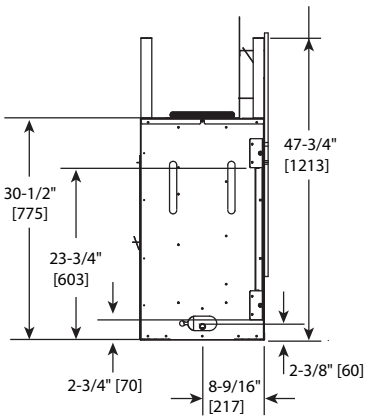

Please consult the manufacturer's installation manual for all details and requirements before making a final design layout decision.

ECHEL72IN

72" Direct Vent Gas Fireplace

MODEL	FRONT WIDTH		BACK WIDTH		HEIGHT		DEPTH		GLASS SIZE
	Actual	Framing	Actual	Framing	Actual	Framing	Actual	Framing	
ECHEL72IN	82"	84-1/4"	82"	84-1/4"	47-3/4"	48"	17-1/8"	18-1/4"	71-1/2" x 12-1/2"

APPLIANCE LOCATION

FRAMING DIMENSION

WALL PENETRATION

CLEARANCES TO COMBUSTIBLES

MANTEL PROJECTIONS - COMBUSTIBLE

MANTEL LEG/WALL PROJECTIONS

MANTEL PROJECTIONS - NON-COMBUSTIBLE

PRODUCT LISTING CODES	
US	ANSI Z21.88-2014
CAN	CSA 2.33-2014
US LISTED	UL307B