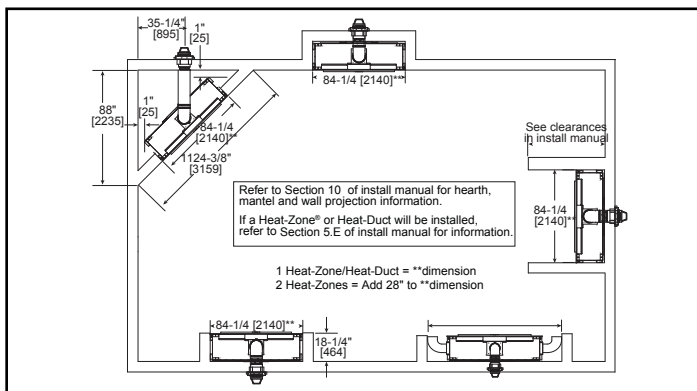

APPLIANCE LOCATION