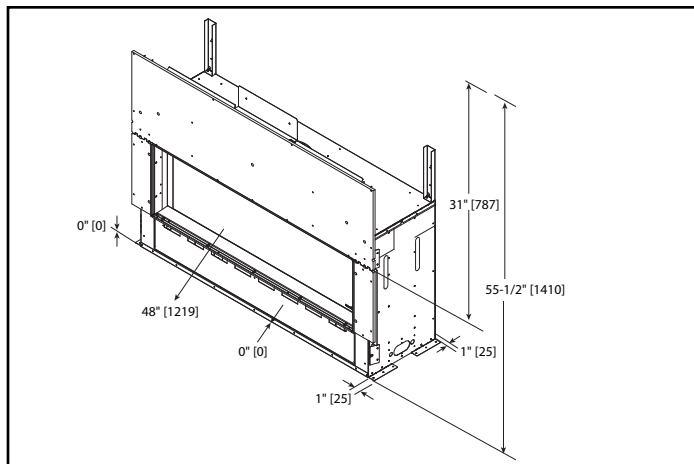

Please consult the manufacturer's installation manual for all details and requirements before making a final design layout decision.

ECHEL72IN

72" Direct Vent Gas Fireplace

MODEL	FRONT WIDTH		BACK WIDTH		HEIGHT		DEPTH		GLASS SIZE
	Actual	Framing	Actual	Framing	Actual	Framing	Actual	Framing	
ECHEL72IN	82"	84-1/4"	82"	84-1/4"	47-3/4"	48"	17-1/8"	18-1/4"	71-1/2" x 12-1/2"

APPLIANCE LOCATION

FRAMING DIMENSION

WALL PENETRATION

CLEARANCES TO COMBUSTIBLES

MANTEL PROJECTIONS - COMBUSTIBLE

MANTEL LEG/WALL PROJECTIONS

MANTEL PROJECTIONS - NON-COMBUSTIBLE

PRODUCT LISTING CODES	
US	ANSI Z21.88-2014
CAN	CSA 2.33-2014
US LISTED	UL307B