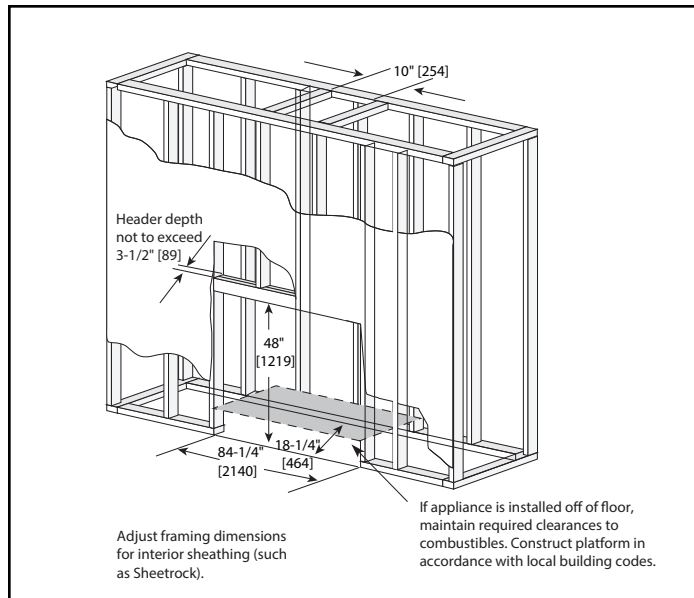

Please consult the manufacturer's installation manual for all details and requirements before making a final design layout decision.

ECHEL72IN

72" Direct Vent Gas Fireplace

MODEL	FRONT WIDTH		BACK WIDTH		HEIGHT		DEPTH		GLASS SIZE
	Actual	Framing	Actual	Framing	Actual	Framing	Actual	Framing	
ECHEL72IN	82"	84-1/4"	82"	84-1/4"	47-3/4"	48"	17-1/8"	18-1/4"	71-1/2" x 12-1/2"

APPLIANCE LOCATION

FRAMING DIMENSION

WALL PENETRATION

CLEARANCES TO COMBUSTIBLES

MANTEL PROJECTIONS - COMBUSTIBLE

MANTEL LEG/WALL PROJECTIONS

MANTEL PROJECTIONS - NON-COMBUSTIBLE

PRODUCT LISTING CODES	
US	ANSI Z21.88-2014
CAN	CSA 2.33-2014
US LISTED	UL307B