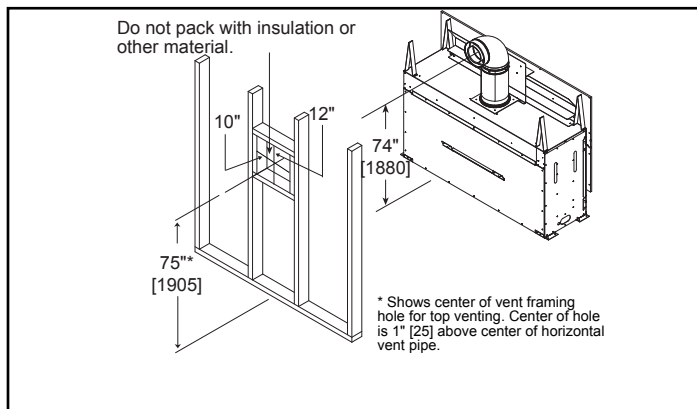

WALL PENETRATION