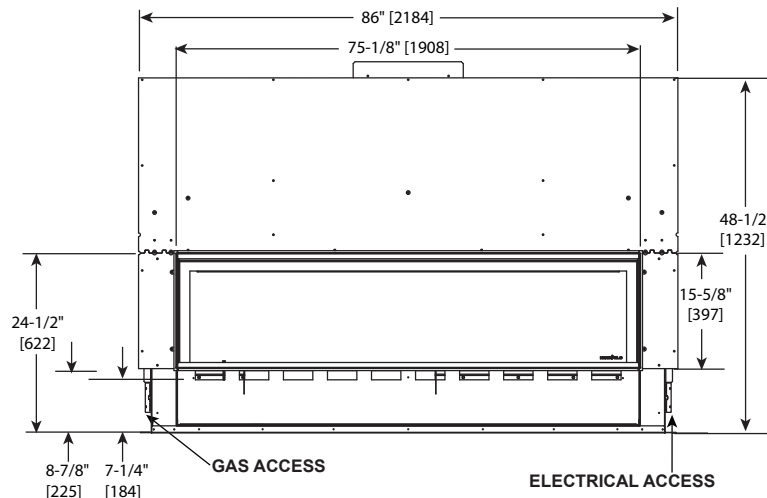

Please consult the manufacturer's installation manual for all details and requirements before making a final design layout decision.

ECHEL72IN

72" Direct Vent Gas Fireplace

MODEL	FRONT WIDTH		BACK WIDTH		HEIGHT		DEPTH		GLASS SIZE
	Actual	Framing	Actual	Framing	Actual	Framing	Actual	Framing	
ECHEL72IN	82"	84-1/4"	82"	84-1/4"	47-3/4"	48"	17-1/8"	18-1/4"	71-1/2" x 12-1/2"

APPLIANCE LOCATION

FRAMING DIMENSION

WALL PENETRATION

CLEARANCES TO COMBUSTIBLES

MANTEL PROJECTIONS - COMBUSTIBLE

MANTEL LEG/WALL PROJECTIONS

MANTEL PROJECTIONS - NON-COMBUSTIBLE

PRODUCT LISTING CODES	
US	ANSI Z21.88-2014
CAN	CSA 2.33-2014
US LISTED	UL307B