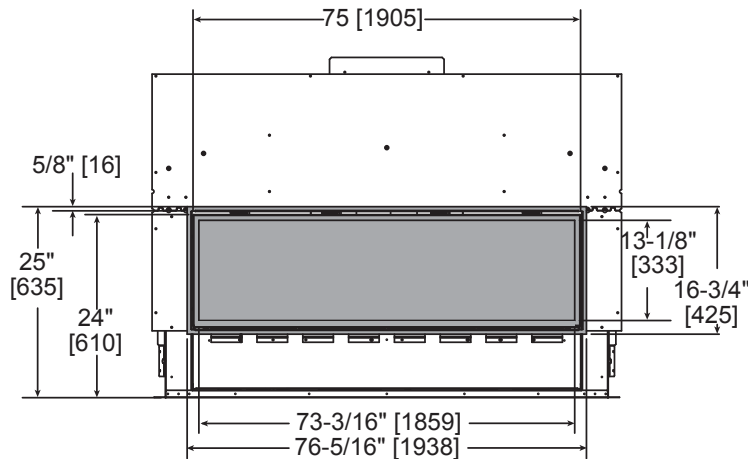

Please consult the manufacturer's installation manual for all details and requirements before making a final design layout decision.

ECHEL72IN

72" Direct Vent Gas Fireplace

MODEL	FRONT WIDTH		BACK WIDTH		HEIGHT		DEPTH		GLASS SIZE
	Actual	Framing	Actual	Framing	Actual	Framing	Actual	Framing	
ECHEL72IN	82"	84-1/4"	82"	84-1/4"	47-3/4"	48"	17-1/8"	18-1/4"	71-1/2" x 12-1/2"

APPLIANCE LOCATION

FRAMING DIMENSION

WALL PENETRATION

CLEARANCES TO COMBUSTIBLES

MANTEL PROJECTIONS - COMBUSTIBLE

MANTEL LEG/WALL PROJECTIONS

MANTEL PROJECTIONS - NON-COMBUSTIBLE

PRODUCT LISTING CODES	
US	ANSI Z21.88-2014
CAN	CSA 2.33-2014
US LISTED	UL307B