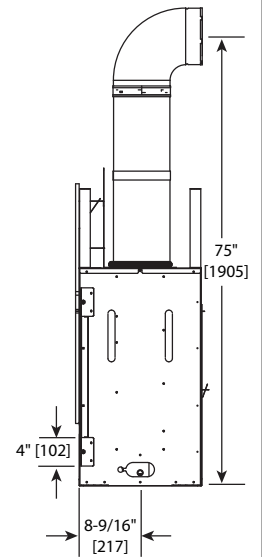

Please consult the manufacturer's installation manual for all details and requirements before making a final design layout decision.

ECHEL72IN

72" Direct Vent Gas Fireplace

MODEL	FRONT WIDTH		BACK WIDTH		HEIGHT		DEPTH		GLASS SIZE
	Actual	Framing	Actual	Framing	Actual	Framing	Actual	Framing	
ECHEL72IN	82"	84-1/4"	82"	84-1/4"	47-3/4"	48"	17-1/8"	18-1/4"	71-1/2" x 12-1/2"

APPLIANCE LOCATION

FRAMING DIMENSION

WALL PENETRATION

CLEARANCES TO COMBUSTIBLES

MANTEL PROJECTIONS - COMBUSTIBLE

MANTEL LEG/WALL PROJECTIONS

MANTEL PROJECTIONS - NON-COMBUSTIBLE

PRODUCT LISTING CODES	
US	ANSI Z21.88-2014
CAN	CSA 2.33-2014
US LISTED	UL307B