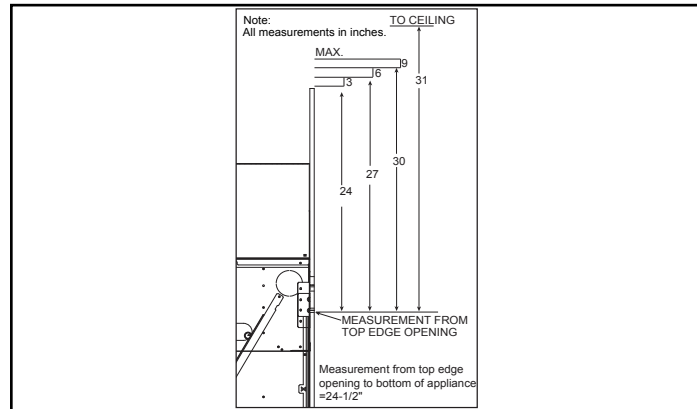

Please consult the manufacturer's installation manual for all details and requirements before making a final design layout decision.

ECHEL72IN

72" Direct Vent Gas Fireplace

MODEL	FRONT WIDTH		BACK WIDTH		HEIGHT		DEPTH		GLASS SIZE
	Actual	Framing	Actual	Framing	Actual	Framing	Actual	Framing	
ECHEL72IN	82"	84-1/4"	82"	84-1/4"	47-3/4"	48"	17-1/8"	18-1/4"	71-1/2" x 12-1/2"

APPLIANCE LOCATION

FRAMING DIMENSION

WALL PENETRATION

CLEARANCES TO COMBUSTIBLES

MANTEL PROJECTIONS - COMBUSTIBLE

MANTEL LEG/WALL PROJECTIONS

MANTEL PROJECTIONS - NON-COMBUSTIBLE

PRODUCT LISTING CODES	
US	ANSI Z21.88-2014
CAN	CSA 2.33-2014
US LISTED	UL307B