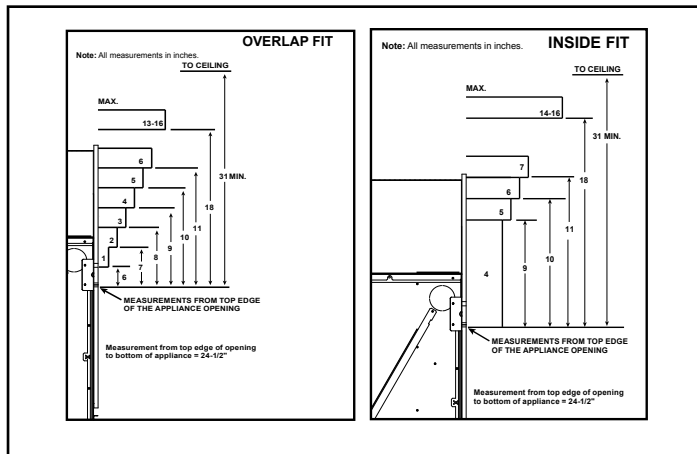

Please consult the manufacturer's installation manual for all details and requirements before making a final design layout decision.

ECHEL72IN

72" Direct Vent Gas Fireplace

MODEL	FRONT WIDTH		BACK WIDTH		HEIGHT		DEPTH		GLASS SIZE
	Actual	Framing	Actual	Framing	Actual	Framing	Actual	Framing	
ECHEL72IN	82"	84-1/4"	82"	84-1/4"	47-3/4"	48"	17-1/8"	18-1/4"	71-1/2" x 12-1/2"

APPLIANCE LOCATION

FRAMING DIMENSION

WALL PENETRATION

CLEARANCES TO COMBUSTIBLES

MANTEL PROJECTIONS - COMBUSTIBLE

MANTEL LEG/WALL PROJECTIONS

MANTEL PROJECTIONS - NON-COMBUSTIBLE

PRODUCT LISTING CODES	
US	ANSI Z21.88-2014
CAN	CSA 2.33-2014
US LISTED	UL307B