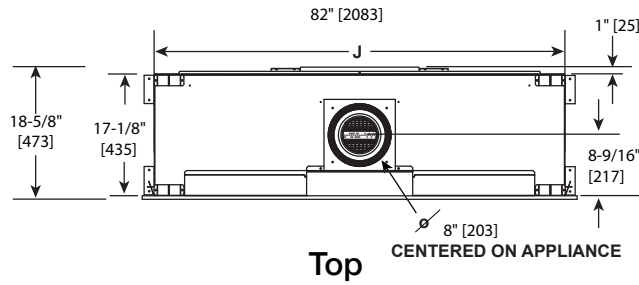

Please consult the manufacturer's installation manual for all details and requirements before making a final design layout decision.

ECHEL72IN

72" Direct Vent Gas Fireplace

MODEL	FRONT WIDTH		BACK WIDTH		HEIGHT		DEPTH		GLASS SIZE
	Actual	Framing	Actual	Framing	Actual	Framing	Actual	Framing	
ECHEL72IN	82"	84-1/4"	82"	84-1/4"	47-3/4"	48"	17-1/8"	18-1/4"	71-1/2" x 12-1/2"

APPLIANCE LOCATION

FRAMING DIMENSION

WALL PENETRATION

CLEARANCES TO COMBUSTIBLES

MANTEL PROJECTIONS - COMBUSTIBLE

MANTEL LEG/WALL PROJECTIONS

MANTEL PROJECTIONS - NON-COMBUSTIBLE

PRODUCT LISTING CODES	
US	ANSI Z21.88-2014
CAN	CSA 2.33-2014
US LISTED	UL307B