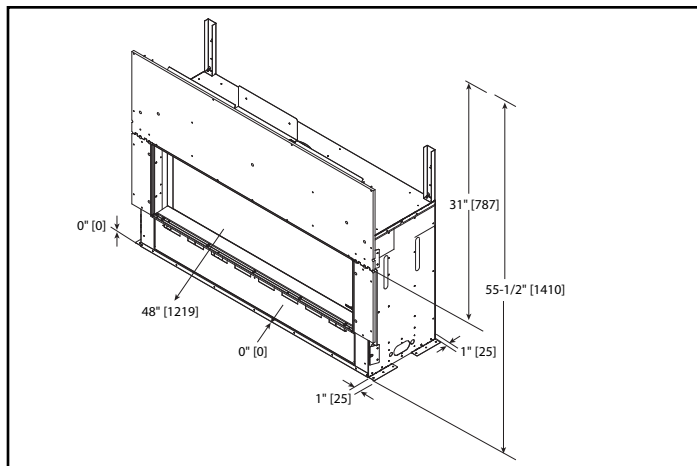

MANTEL PROJECTIONS - COMBUSTIBLE

MANTEL PROJECTIONS - NON-COMBUSTIBLE

FRAMING DIMENSION

CLEARANCES TO COMBUSTIBLES

MANTEL LEG/WALL PROJECTIONS

PRODUCT LISTING CODES	
US	ANSI Z21.88-2014
CAN	CSA 2.33-2014
US LISTED	UL307B