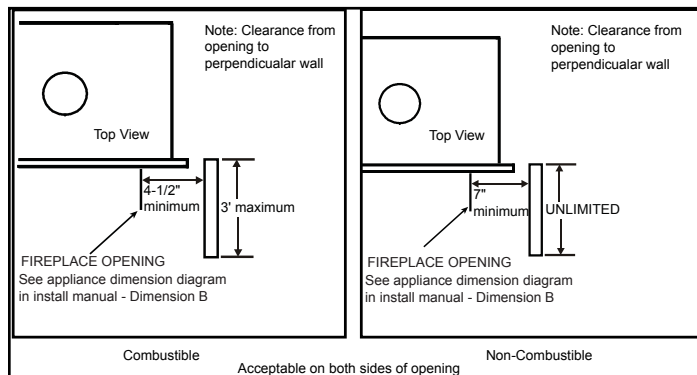

The PFF decorative front has an installed depth of 3/4" [19mm], measured from the front of the non-combustible finishing material to the front of the decorative front.

APPLIANCE LOCATION

WALL PENETRATION

MANTEL PROJECTIONS - COMBUSTIBLE

MANTEL PROJECTIONS - NON-COMBUSTIBLE

FRAMING DIMENSION

CLEARANCES TO COMBUSTIBLES

MANTEL LEG/WALL PROJECTIONS

PRODUCT LISTING CODES	
US	ANSI Z21.88-2014
CAN	CSA 2.33-2014
US LISTED	UL307B