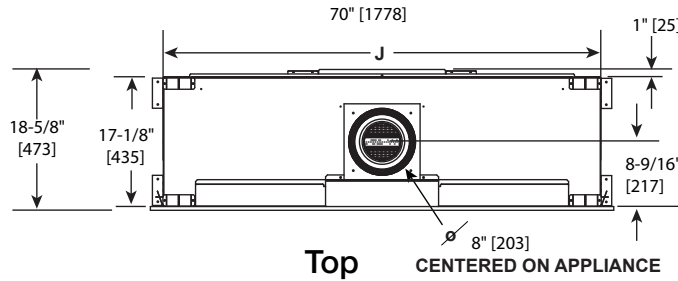

MAJESTIC

Please consult the manufacturer's installation manual for all details and requirements before making a final design layout decision.

ECHEL60IN

60" Direct Vent Gas Fireplace

MODEL	FRONT WIDTH		BACK WIDTH		HEIGHT		DEPTH		GLASS SIZE
	Actual	Framing	Actual	Framing	Actual	Framing	Actual	Framing	
ECHEL60IN	70"	72-1/4"	70"	72-1/4"	47-3/4"	48"	17-1/8"	18-1/4"	59-1/2" x 12-1/2"

The PFF decorative front has an installed depth of 3/4" [19mm], measured from the front of the non-combustible finishing material to the front of the decorative front.

APPLIANCE LOCATION

WALL PENETRATION