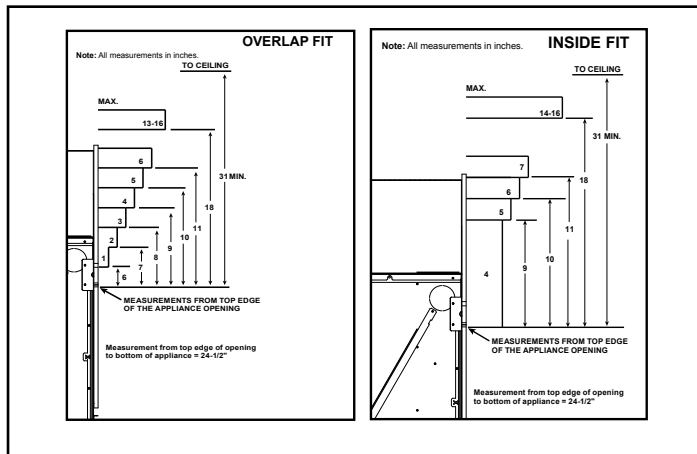

MANTEL PROJECTIONS - NON-COMBUSTIBLE