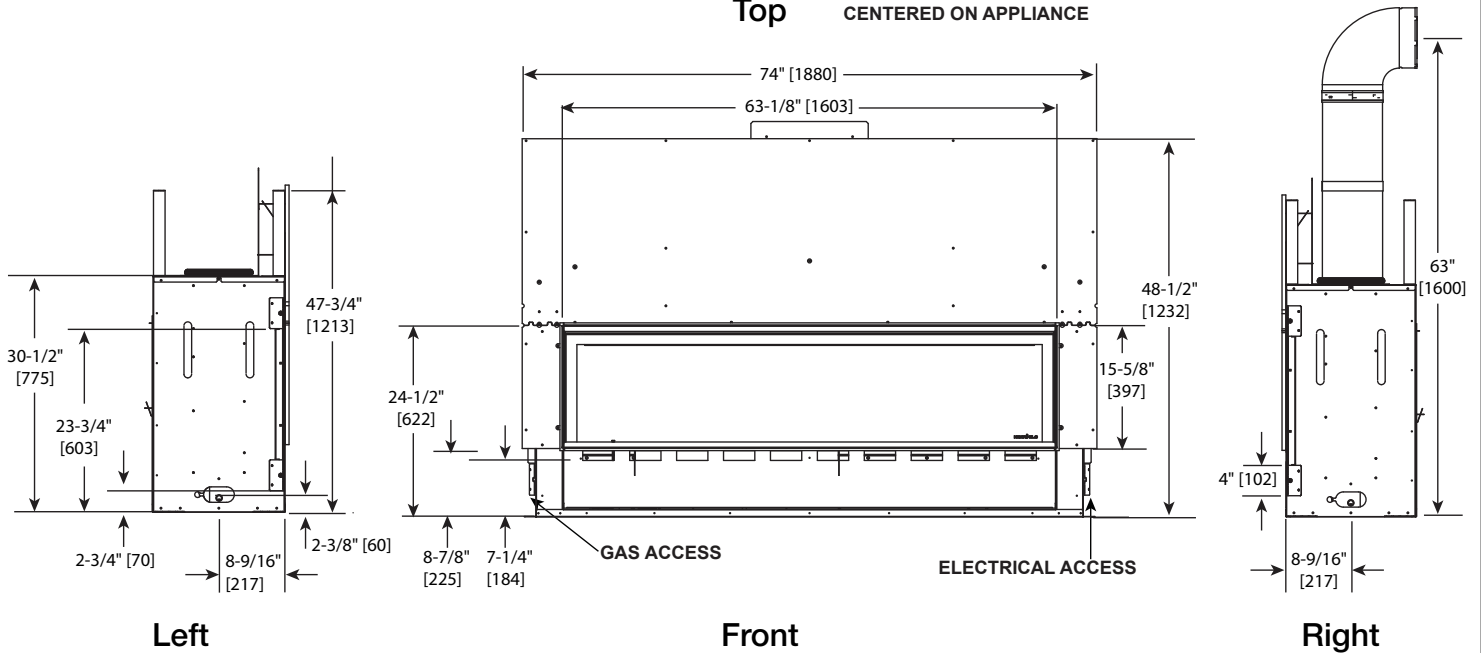

MAJESTIC

Please consult the manufacturer's installation manual for all details and requirements before making a final design layout decision.

ECHEL60IN

60" Direct Vent Gas Fireplace

MODEL	FRONT WIDTH		BACK WIDTH		HEIGHT		DEPTH		GLASS SIZE
	Actual	Framing	Actual	Framing	Actual	Framing	Actual	Framing	
ECHEL60IN	70"	72-1/4"	70"	72-1/4"	47-3/4"	48"	17-1/8"	18-1/4"	59-1/2" x 12-1/2"

The PFF decorative front has an installed depth of 3/4" [19mm], measured from the front of the non-combustible finishing material to the front of the decorative front.

APPLIANCE LOCATION

WALL PENETRATION