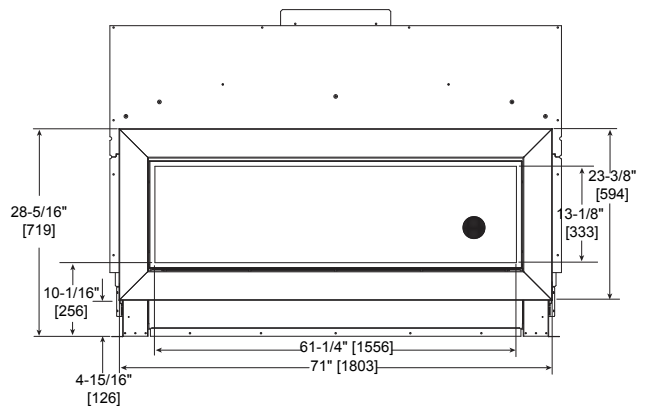

MAJESTIC

Please consult the manufacturer's installation manual for all details and requirements before making a final design layout decision.

ECHEL60IN

60" Direct Vent Gas Fireplace

MODEL	FRONT WIDTH		BACK WIDTH		HEIGHT		DEPTH		GLASS SIZE
	Actual	Framing	Actual	Framing	Actual	Framing	Actual	Framing	
ECHEL60IN	70"	72-1/4"	70"	72-1/4"	47-3/4"	48"	17-1/8"	18-1/4"	59-1/2" x 12-1/2"

The PFF decorative front has an installed depth of 3/4" [19mm], measured from the front of the non-combustible finishing material to the front of the decorative front.

APPLIANCE LOCATION

WALL PENETRATION