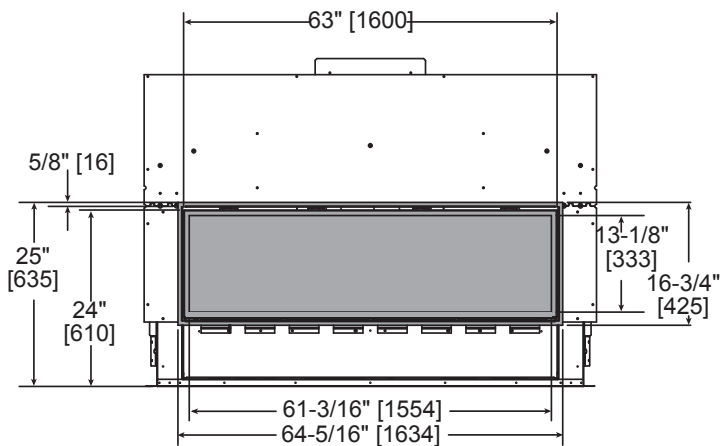

MAJESTIC

Please consult the manufacturer's installation manual for all details and requirements before making a final design layout decision.

ECHEL60IN

60" Direct Vent Gas Fireplace

MODEL	FRONT WIDTH		BACK WIDTH		HEIGHT		DEPTH		GLASS SIZE
	Actual	Framing	Actual	Framing	Actual	Framing	Actual	Framing	
ECHEL60IN	70"	72-1/4"	70"	72-1/4"	47-3/4"	48"	17-1/8"	18-1/4"	59-1/2" x 12-1/2"

The PFF decorative front has an installed depth of 3/4" [19mm], measured from the front of the non-combustible finishing material to the front of the decorative front.

APPLIANCE LOCATION

WALL PENETRATION