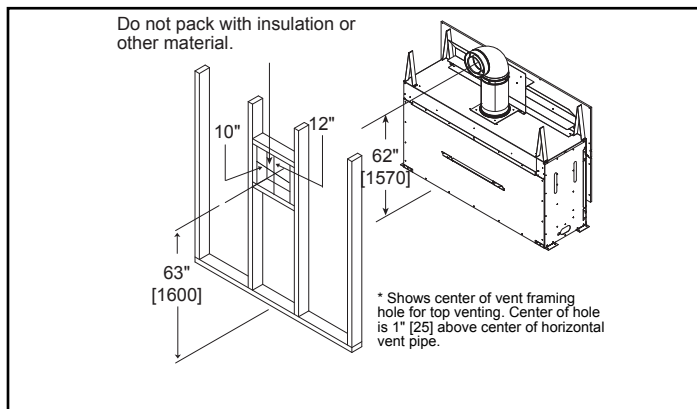

MAJESTIC

Please consult the manufacturer's installation manual for all details and requirements before making a final design layout decision.

ECHEL60IN

60" Direct Vent Gas Fireplace

MODEL	FRONT WIDTH		BACK WIDTH		HEIGHT		DEPTH		GLASS SIZE
	Actual	Framing	Actual	Framing	Actual	Framing	Actual	Framing	
ECHEL60IN	70"	72-1/4"	70"	72-1/4"	47-3/4"	48"	17-1/8"	18-1/4"	59-1/2" x 12-1/2"

The PFF decorative front has an installed depth of 3/4" [19mm], measured from the front of the non-combustible finishing material to the front of the decorative front.

APPLIANCE LOCATION

WALL PENETRATION