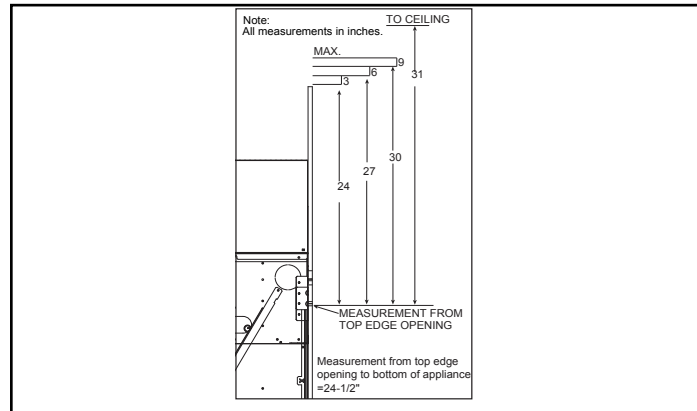

MANTEL PROJECTIONS - COMBUSTIBLE