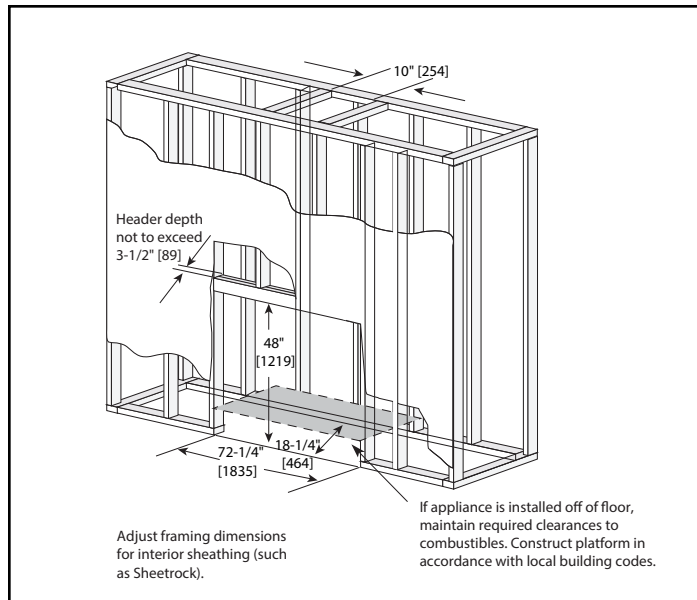

FRAMING DIMENSION