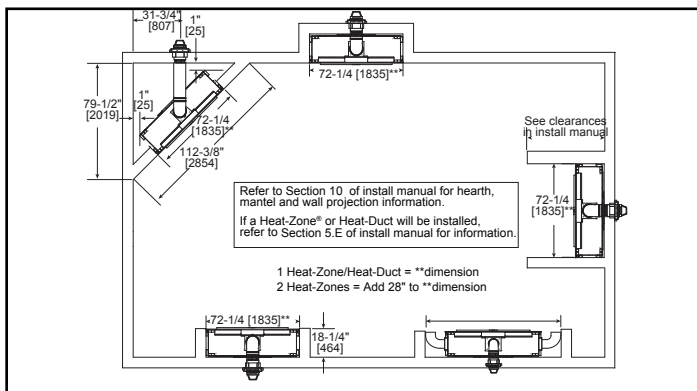

MAJESTIC

Please consult the manufacturer's installation manual for all details and requirements before making a final design layout decision.

ECHEL60IN

60" Direct Vent Gas Fireplace

MODEL	FRONT WIDTH		BACK WIDTH		HEIGHT		DEPTH		GLASS SIZE
	Actual	Framing	Actual	Framing	Actual	Framing	Actual	Framing	
ECHEL60IN	70"	72-1/4"	70"	72-1/4"	47-3/4"	48"	17-1/8"	18-1/4"	59-1/2" x 12-1/2"

The PFF decorative front has an installed depth of 3/4" [19mm], measured from the front of the non-combustible finishing material to the front of the decorative front.

APPLIANCE LOCATION

WALL PENETRATION