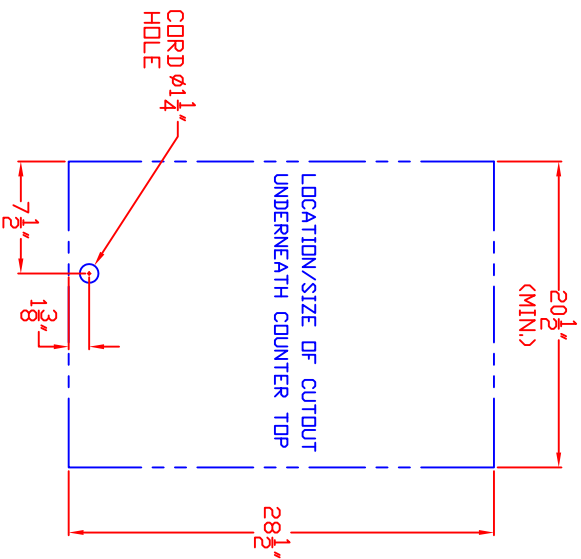

LYNX 30 IN. WARMING DRAWER
MODEL L30WD
W/ DIMENSIONS

ISLAND CUTOOUT
IN BLUE

LYNX 30 IN. WARMING DRAWER
MODEL L30WD
ISLAND CUTOUT

TOP VIEW

FRONT VIEW

SIDE VIEW