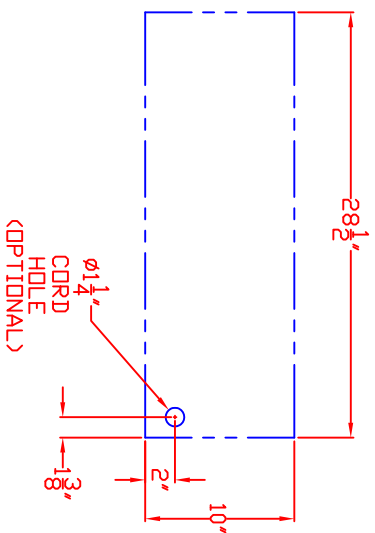

LYNX 30 IN. WARMING DRAWER  
MODEL L30WD  
ISLAND CUTOUT

TOP VIEW

FRONT VIEW

SIDE VIEW