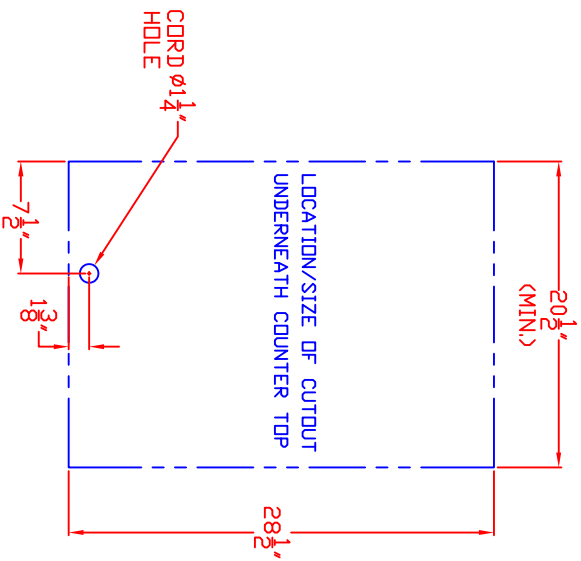

LYNX 30 IN. WARMING DRAWER  
MODEL L30WD  
ISLAND CUTOUT

TOP VIEW

FRONT VIEW

SIDE VIEW