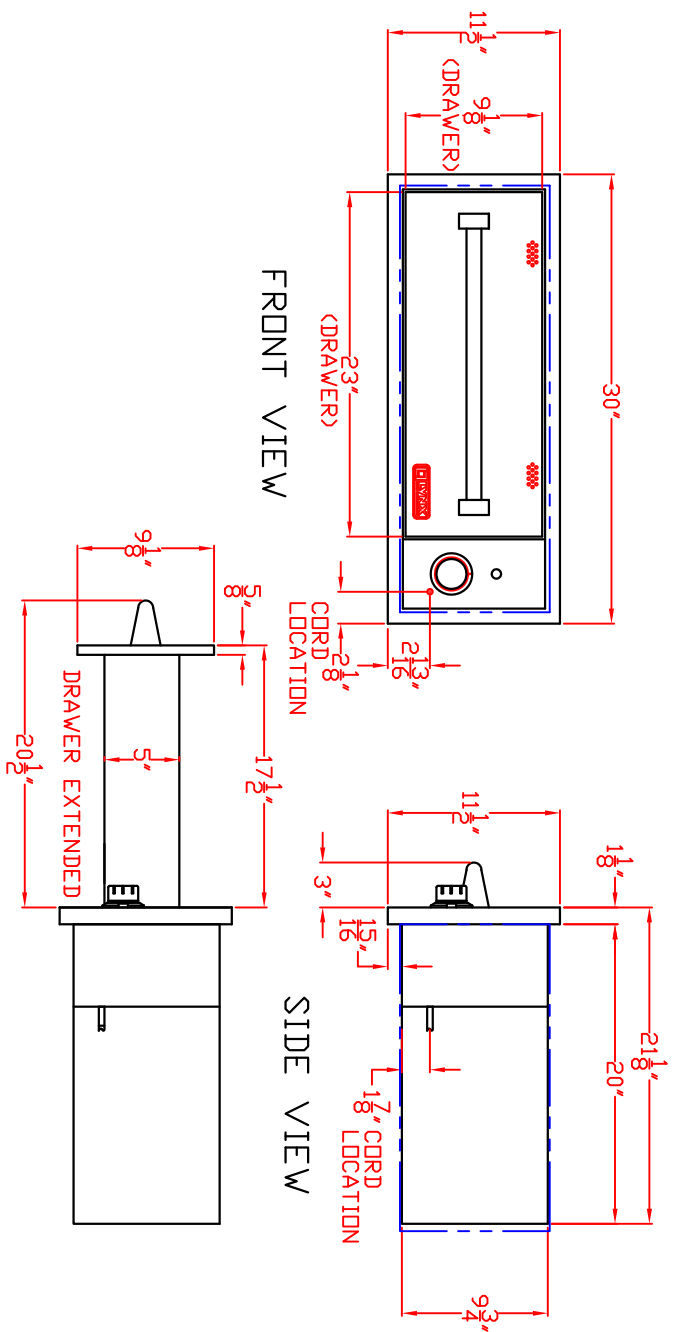

LYNX 30 IN. WARMING DRAWER
MODEL L30WD
W/ DIMENSIONS

ISLAND CUTOOUT
IN BLUE

LYNX 30 IN. WARMING DRAWER
MODEL L30WD
ISLAND CUTOUT

TOP VIEW

FRONT VIEW

SIDE VIEW