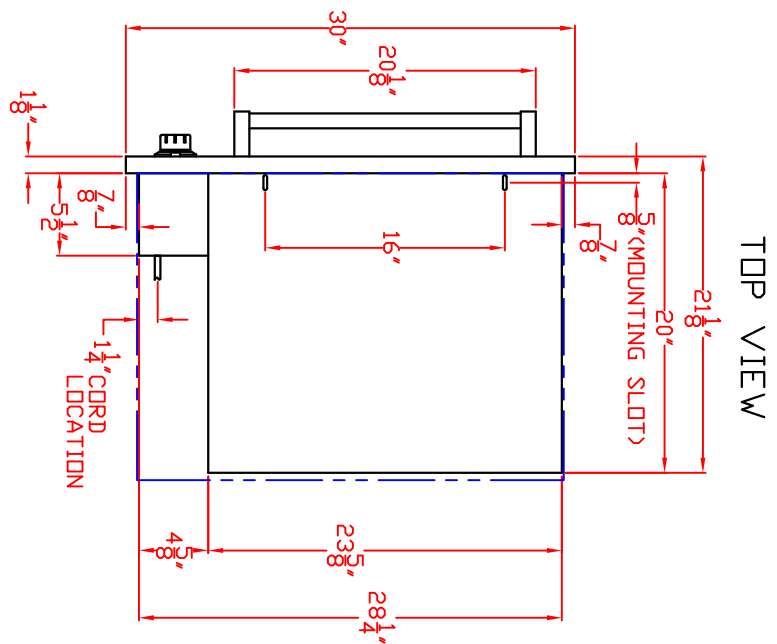

LYNX 30 IN. WARMING DRAWER
MODEL L30WD
W/ DIMENSIONS

ISLAND CUTOOUT
IN BLUE

LYNX 30 IN. WARMING DRAWER
MODEL L30WD
ISLAND CUTOUT

TOP VIEW

FRONT VIEW

SIDE VIEW