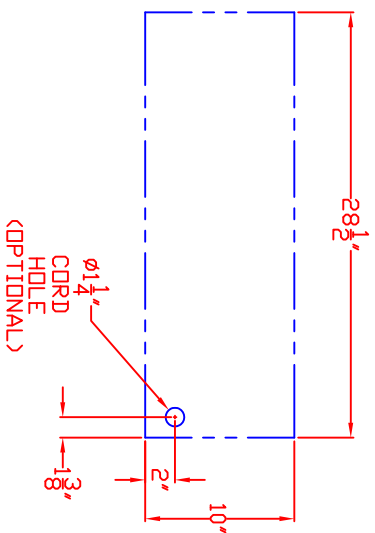

LYNX 30 IN. WARMING DRAWER
MODEL L30WD
W/ DIMENSIONS

ISLAND CUTOOUT
IN BLUE

LYNX 30 IN. WARMING DRAWER
MODEL L30WD
ISLAND CUTOUT

TOP VIEW

FRONT VIEW

SIDE VIEW