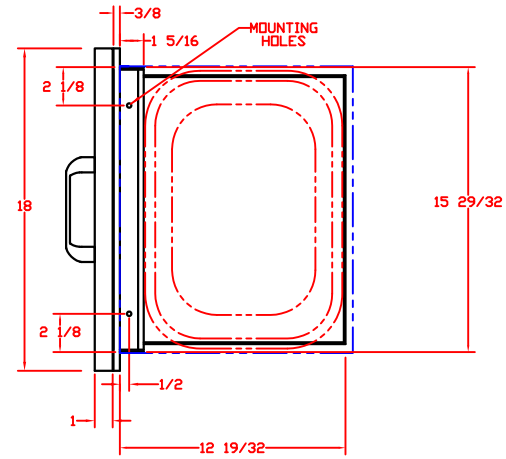

# LYNX TRASH CENTER MODEL L18TC W/ DIMENSIONS

ISLAND CUTOUT  
IN BLUE

TOP VIEW

FRONT VIEW

SIDE VIEW

1/20/10

LYNX TRASH CENTER  
MODEL L18TC  
ISLAND CUTOUT

TOP VIEW

FRONT VIEW

SIDE VIEW