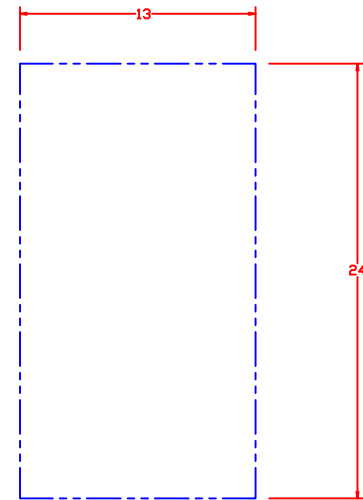

# LYNX TRASH CENTER MODEL L18TC W/ DIMENSIONS

ISLAND CUTOUT  
IN BLUE

TOP VIEW

FRONT VIEW

SIDE VIEW

1/20/10

LYNX TRASH CENTER  
MODEL L18TC  
ISLAND CUTOUT

TOP VIEW

FRONT VIEW

SIDE VIEW