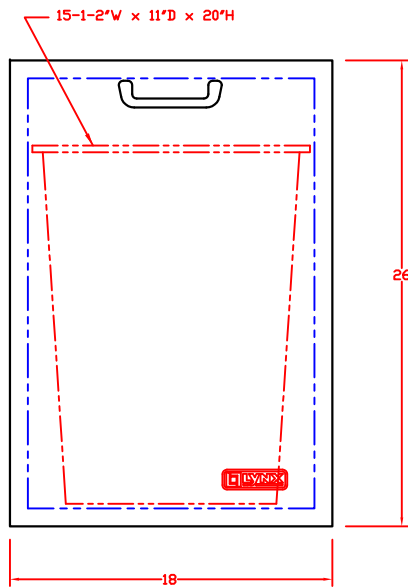

# LYNX TRASH CENTER MODEL L18TC W/ DIMENSIONS

ISLAND CUTOUT  
IN BLUE

TOP VIEW

FRONT VIEW

SIDE VIEW

1/20/10

LYNX TRASH CENTER  
MODEL L18TC  
ISLAND CUTOUT

TOP VIEW

FRONT VIEW

SIDE VIEW