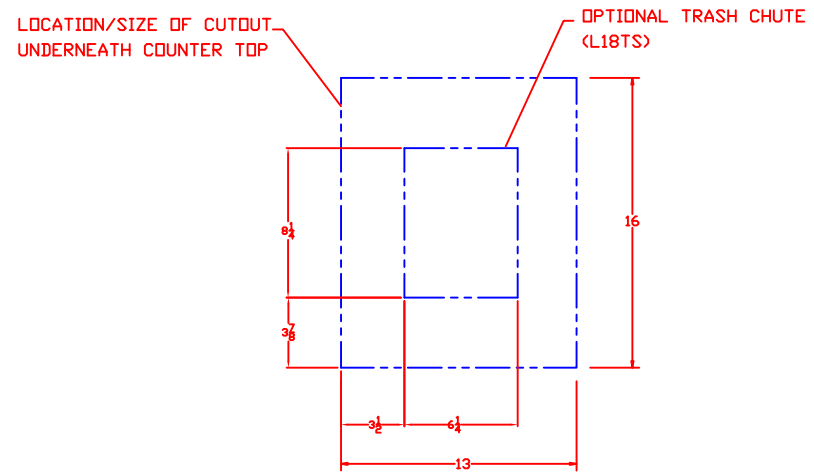

# LYNX TRASH CENTER MODEL L18TC W/ DIMENSIONS

ISLAND CUTOUT  
IN BLUE

TOP VIEW

FRONT VIEW

SIDE VIEW

1/20/10

LYNX TRASH CENTER  
MODEL L18TC  
ISLAND CUTOUT

TOP VIEW

FRONT VIEW

SIDE VIEW