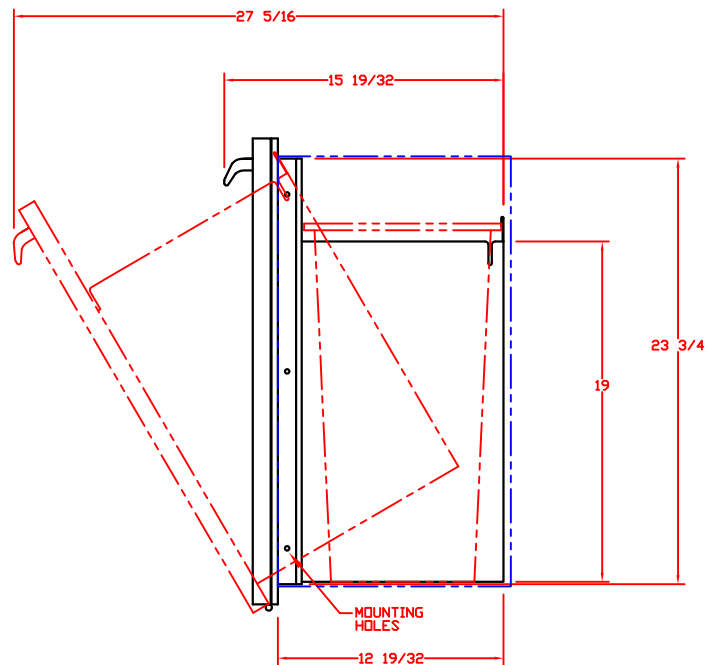

# LYNX TRASH CENTER MODEL L18TC W/ DIMENSIONS

ISLAND CUTOUT  
IN BLUE

TOP VIEW

FRONT VIEW

SIDE VIEW

1/20/10

LYNX TRASH CENTER  
MODEL L18TC  
ISLAND CUTOUT

TOP VIEW

FRONT VIEW

SIDE VIEW