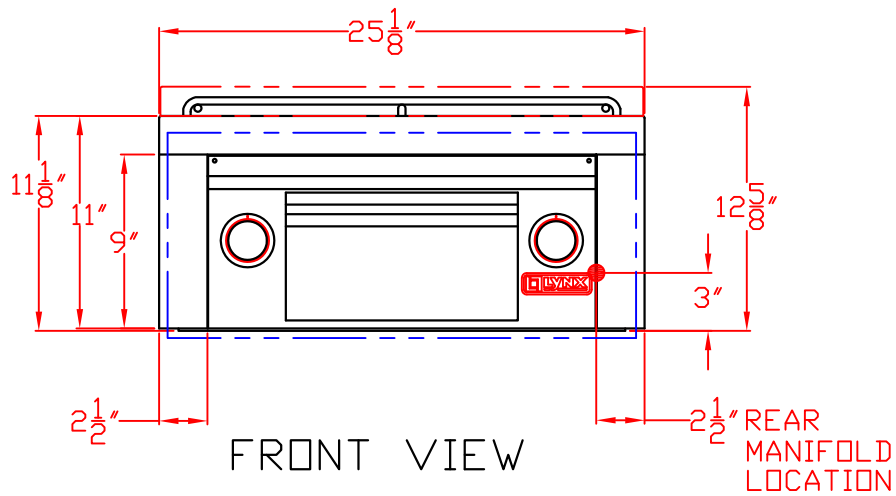

1/20/10

LYNX SIDE BURNER-PREP CENTER LSB2PC-1 W/ DIMENSIONS

ISLAND CUTOUT
IN BLUE

TOP VIEW

SIDE VIEW

1/20/10

LYNX SIDE BURNER-PREP CENTER
LSB2PC-1
ISLAND CUTOUT

TOP VIEW

FRONT VIEW

SIDE VIEW