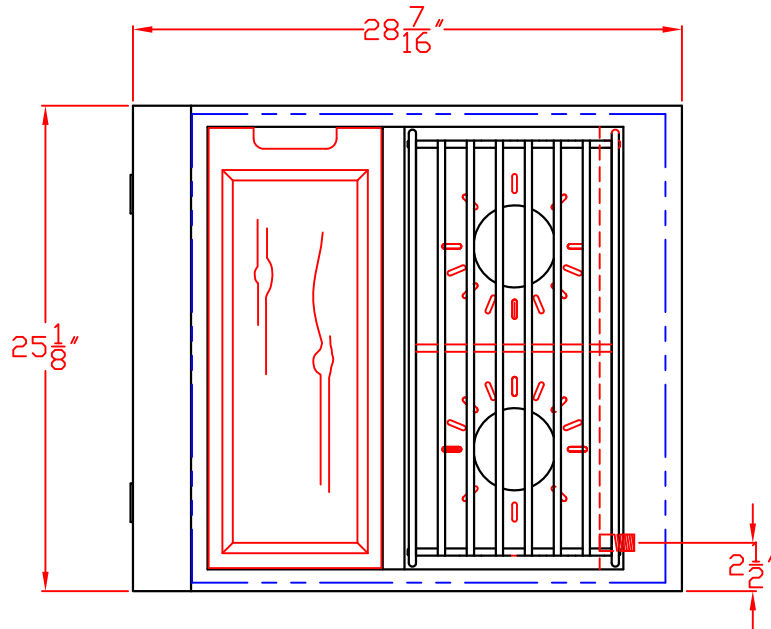

1/20/10

LYNX SIDE BURNER-PREP CENTER LSB2PC-1 W/ DIMENSIONS

ISLAND CUTOUT
IN BLUE

TOP VIEW

SIDE VIEW

1/20/10

LYNX SIDE BURNER-PREP CENTER
LSB2PC-1
ISLAND CUTOUT

TOP VIEW

FRONT VIEW

SIDE VIEW