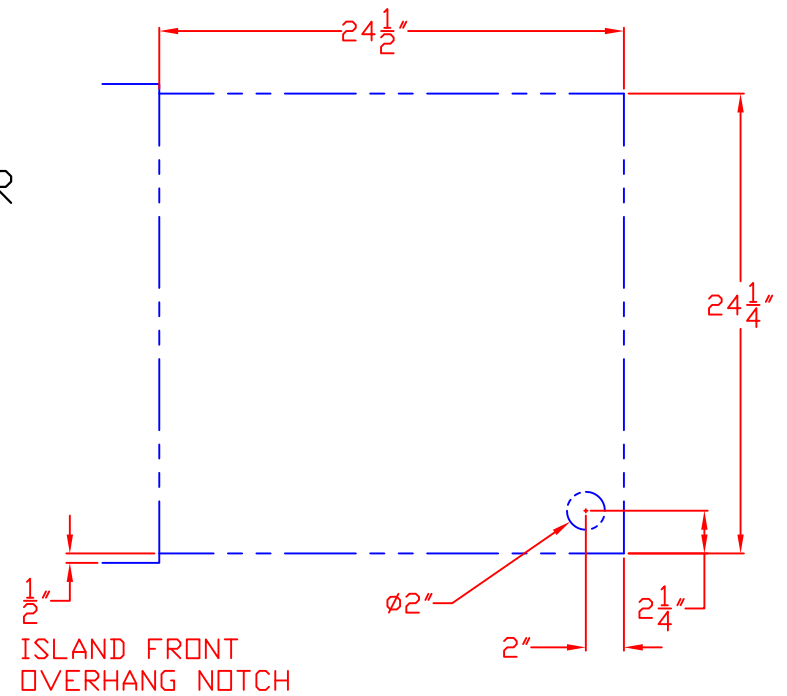

1/20/10

LYNX SIDE BURNER-PREP CENTER LSB2PC-1 W/ DIMENSIONS

ISLAND CUTOUT
IN BLUE

TOP VIEW

SIDE VIEW

1/20/10

LYNX SIDE BURNER-PREP CENTER
LSB2PC-1
ISLAND CUTOUT

TOP VIEW

FRONT VIEW

SIDE VIEW