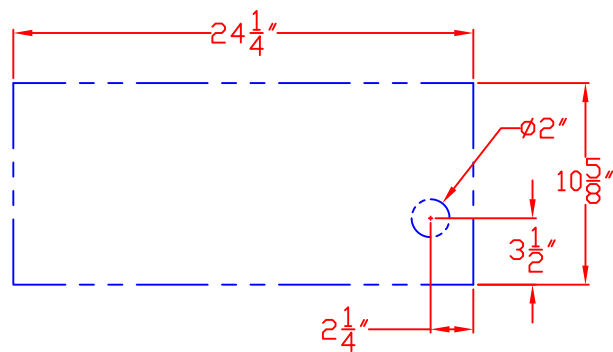

1/20/10

LYNX SIDE BURNER-PREP CENTER LSB2PC-1 W/ DIMENSIONS

ISLAND CUTOUT
IN BLUE

TOP VIEW

SIDE VIEW

1/20/10

LYNX SIDE BURNER-PREP CENTER
LSB2PC-1
ISLAND CUTOUT

TOP VIEW

FRONT VIEW

SIDE VIEW