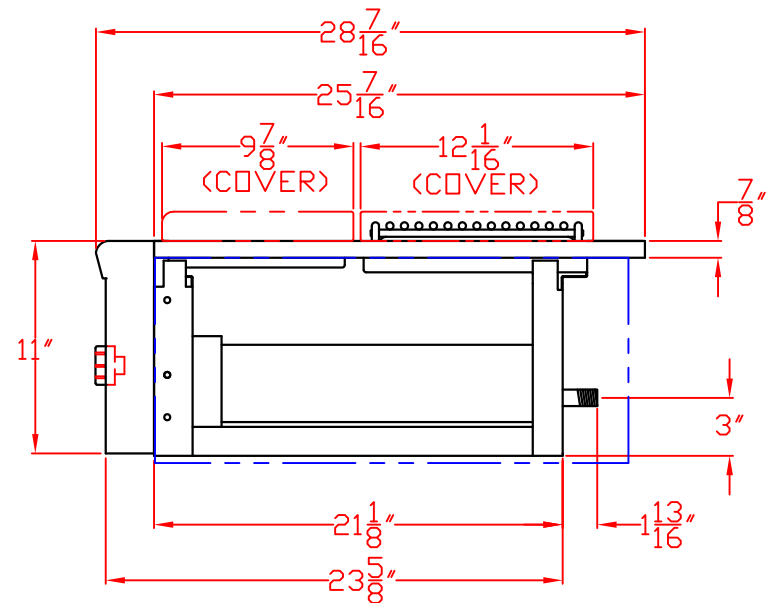

1/20/10

LYNX SIDE BURNER-PREP CENTER LSB2PC-1 W/ DIMENSIONS

ISLAND CUTOUT
IN BLUE

TOP VIEW

SIDE VIEW

1/20/10

LYNX SIDE BURNER-PREP CENTER
LSB2PC-1
ISLAND CUTOUT

TOP VIEW

FRONT VIEW

SIDE VIEW