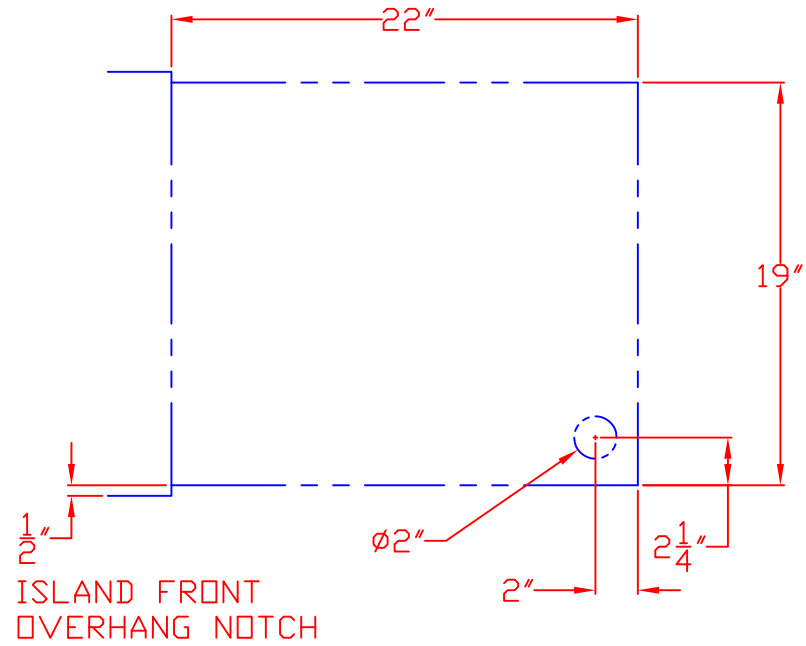

# LYNX POWER BURNER LPB W/ DIMENSIONS

ISLAND CUTOUT  
IN BLUE

1/20/10

LYNX POWER BURNER  
LPB  
ISLAND CUTOUT

TOP VIEW

FRONT VIEW

SIDE VIEW