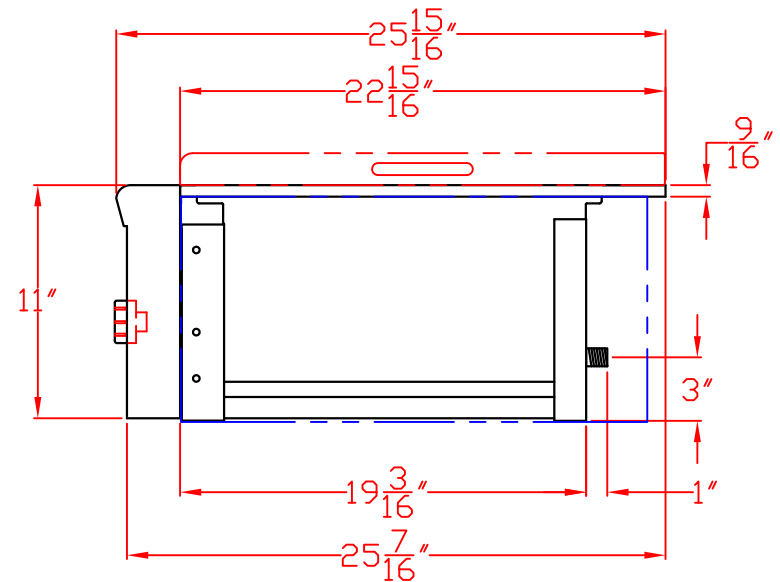

# LYNX POWER BURNER LPB W/ DIMENSIONS

ISLAND CUTOUT  
IN BLUE

1/20/10

LYNX POWER BURNER  
LPB  
ISLAND CUTOUT

TOP VIEW

FRONT VIEW

SIDE VIEW