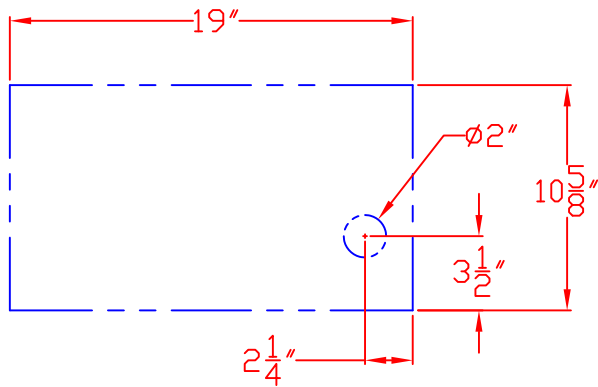

# LYNX POWER BURNER LPB W/ DIMENSIONS

ISLAND CUTOUT  
IN BLUE

1/20/10

LYNX POWER BURNER  
LPB  
ISLAND CUTOUT

TOP VIEW

FRONT VIEW

SIDE VIEW