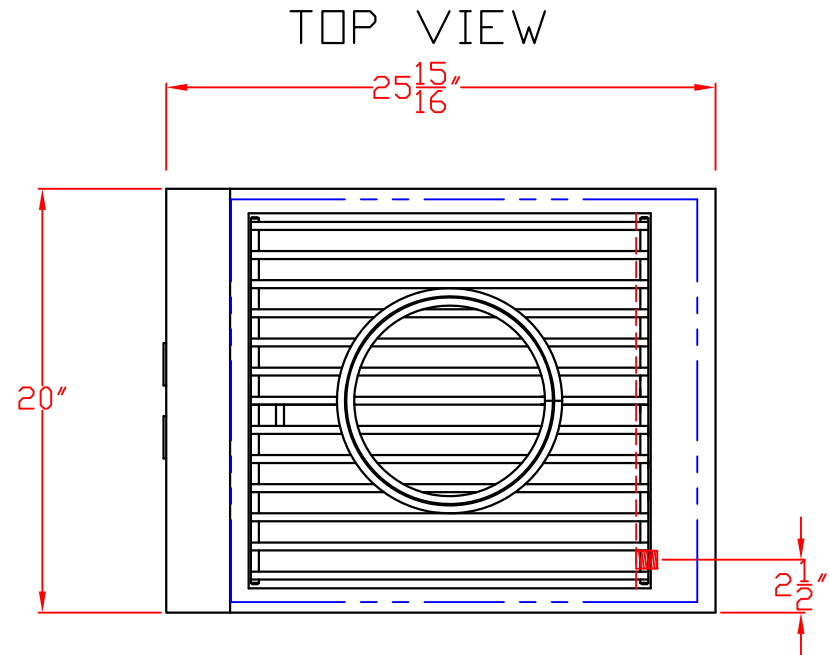

# LYNX POWER BURNER LPB W/ DIMENSIONS

ISLAND CUTOUT  
IN BLUE

1/20/10

LYNX POWER BURNER  
LPB  
ISLAND CUTOUT

TOP VIEW

FRONT VIEW

SIDE VIEW