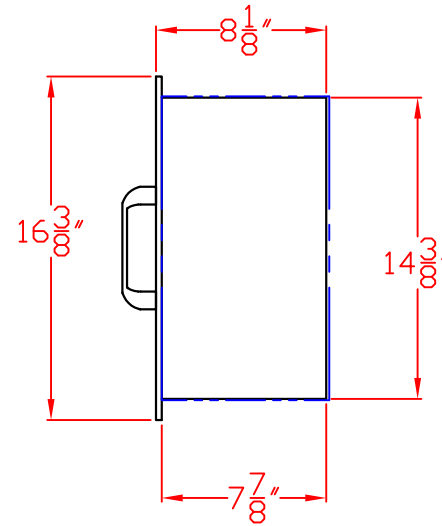

1/20/10

LYNX TOWEL DISPENSER
MODEL L16TWL
WITH DIMENSIONS

ISLAND CUTOUT
IN BLUE

TOP VIEW

FRONT VIEW

(LID OPEN)

SIDE VIEW

1/20/10

TOP VIEW

LYNX TOWEL DISPENSER
MODEL L16TWL
ISLAND CUTOUT

LOCATION/SIZE OF CUTOUT
UNDERNEATH COUNTER TOP

FRONT VIEW

SIDE VIEW