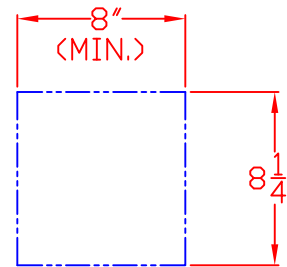

1/20/10

LYNX TOWEL DISPENSER
MODEL L16TWL
WITH DIMENSIONS

ISLAND CUTOUT
IN BLUE

TOP VIEW

FRONT VIEW

(LID OPEN)

SIDE VIEW

1/20/10

TOP VIEW

LYNX TOWEL DISPENSER
MODEL L16TWL
ISLAND CUTOUT

LOCATION/SIZE OF CUTOUT
UNDERNEATH COUNTER TOP

FRONT VIEW

SIDE VIEW