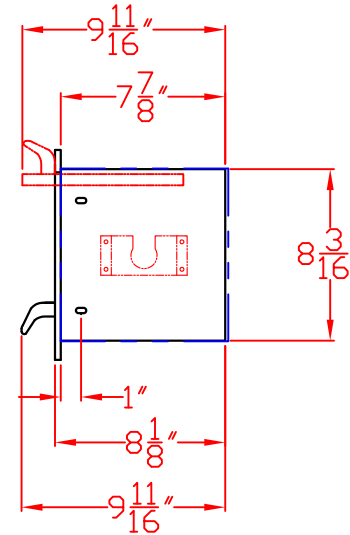

1/20/10

LYNX TOWEL DISPENSER
MODEL L16TWL
WITH DIMENSIONS

ISLAND CUTOUT
IN BLUE

TOP VIEW

FRONT VIEW

(LID OPEN)

SIDE VIEW

1/20/10

TOP VIEW

LYNX TOWEL DISPENSER
MODEL L16TWL
ISLAND CUTOUT

LOCATION/SIZE OF CUTOUT
UNDERNEATH COUNTER TOP

FRONT VIEW

SIDE VIEW