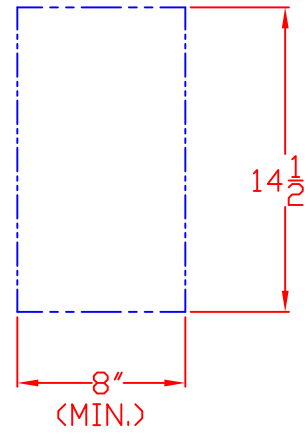

1/20/10

LYNX TOWEL DISPENSER
MODEL L16TWL
WITH DIMENSIONS

ISLAND CUTOUT
IN BLUE

TOP VIEW

FRONT VIEW

(LID OPEN)

SIDE VIEW

1/20/10

TOP VIEW

LYNX TOWEL DISPENSER
MODEL L16TWL
ISLAND CUTOUT

LOCATION/SIZE OF CUTOUT
UNDERNEATH COUNTER TOP

FRONT VIEW

SIDE VIEW