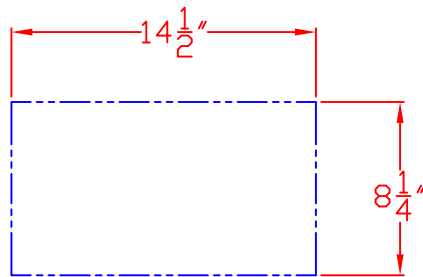

1/20/10

LYNX TOWEL DISPENSER
MODEL L16TWL
WITH DIMENSIONS

ISLAND CUTOUT
IN BLUE

TOP VIEW

FRONT VIEW

(LID OPEN)

SIDE VIEW

1/20/10

TOP VIEW

LYNX TOWEL DISPENSER
MODEL L16TWL
ISLAND CUTOUT

LOCATION/SIZE OF CUTOUT
UNDERNEATH COUNTER TOP

FRONT VIEW

SIDE VIEW