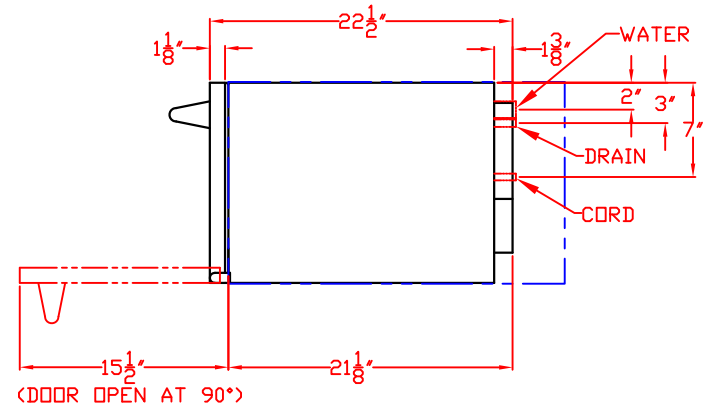

LYNX 15" OUTDOOR ICE MACHINE
 MODEL L15ICE
 WITH DIMENSIONS

ISLAND CUTOUT
 IN BLUE

TOP VIEW

FRONT VIEW

SIDE VIEW

1/20/10

LYNX 15" OUTDOOR ICE MACHINE
MODEL L15ICE
ISLAND CUTOUT

TOP VIEW

FRONT VIEW

SIDE VIEW