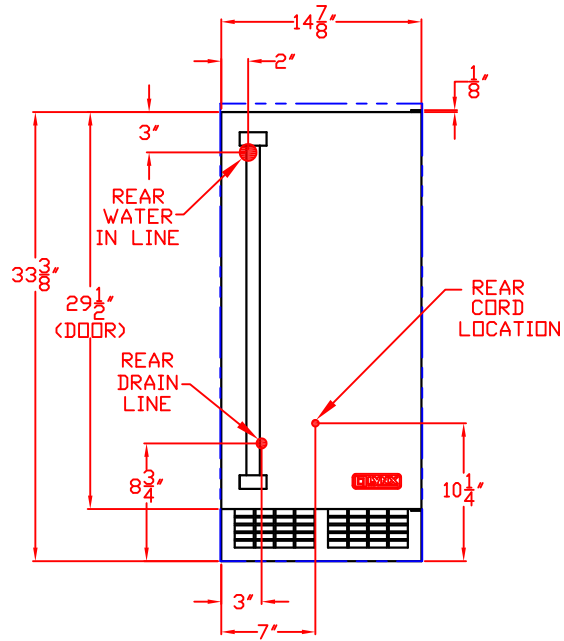

LYNX 15" OUTDOOR ICE MACHINE
 MODEL L15ICE
 WITH DIMENSIONS

ISLAND CUTOUT
 IN BLUE

TOP VIEW

FRONT VIEW

SIDE VIEW

1/20/10

LYNX 15" OUTDOOR ICE MACHINE
MODEL L15ICE
ISLAND CUTOUT

TOP VIEW

FRONT VIEW

SIDE VIEW