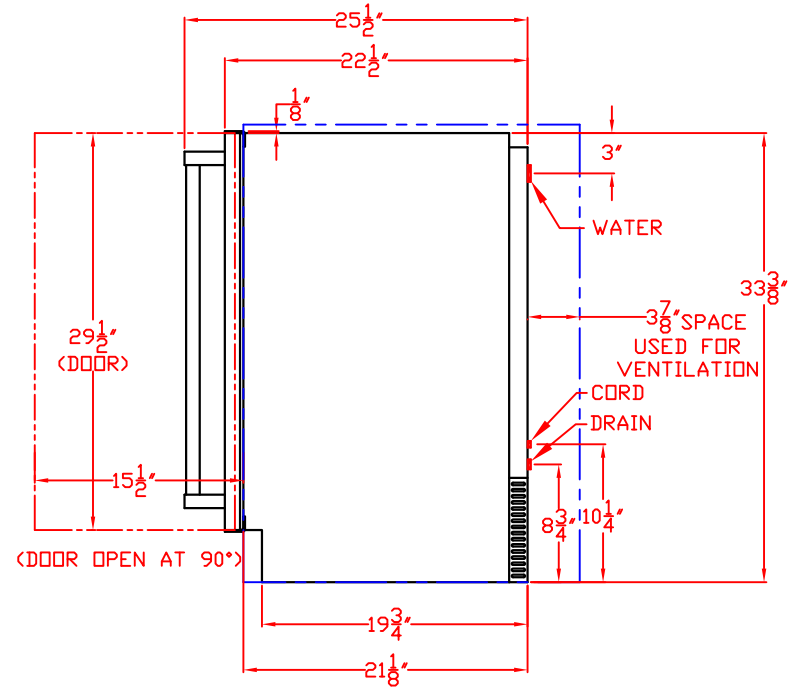

LYNX 15" OUTDOOR ICE MACHINE
 MODEL L15ICE
 WITH DIMENSIONS

ISLAND CUTOUT
 IN BLUE

TOP VIEW

FRONT VIEW

SIDE VIEW

1/20/10

LYNX 15" OUTDOOR ICE MACHINE
MODEL L15ICE
ISLAND CUTOUT

TOP VIEW

FRONT VIEW

SIDE VIEW