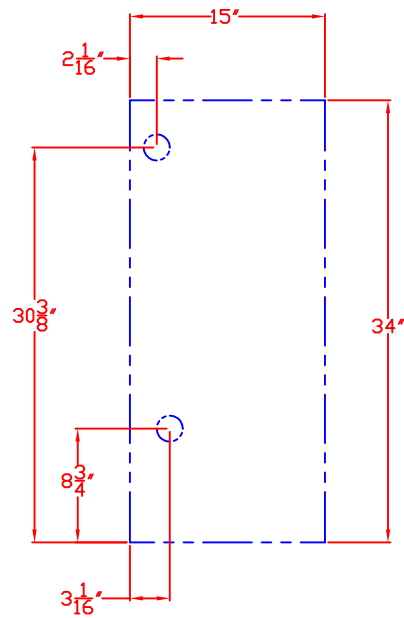

LYNX 15" OUTDOOR ICE MACHINE
 MODEL L15ICE
 WITH DIMENSIONS

ISLAND CUTOUT
 IN BLUE

TOP VIEW

FRONT VIEW

SIDE VIEW

1/20/10

LYNX 15" OUTDOOR ICE MACHINE
MODEL L15ICE
ISLAND CUTOUT

TOP VIEW

FRONT VIEW

SIDE VIEW