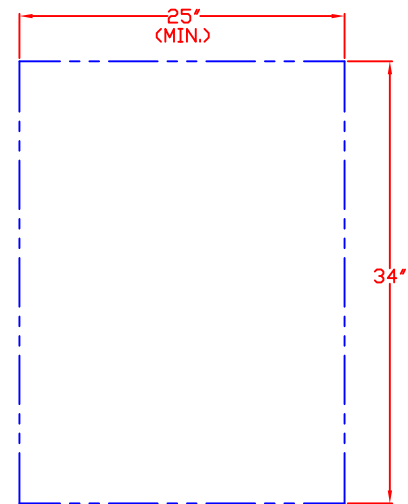

LYNX 15" OUTDOOR ICE MACHINE
 MODEL L15ICE
 WITH DIMENSIONS

ISLAND CUTOUT
 IN BLUE

TOP VIEW

FRONT VIEW

SIDE VIEW

1/20/10

LYNX 15" OUTDOOR ICE MACHINE
MODEL L15ICE
ISLAND CUTOUT

TOP VIEW

FRONT VIEW

SIDE VIEW