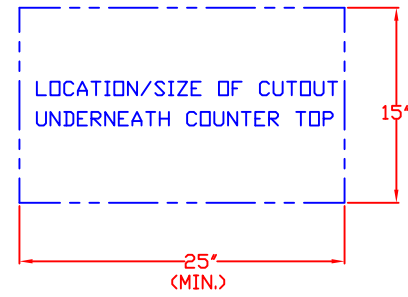

LYNX 15" OUTDOOR ICE MACHINE
 MODEL L15ICE
 WITH DIMENSIONS

ISLAND CUTOUT
 IN BLUE

TOP VIEW

FRONT VIEW

SIDE VIEW

1/20/10

LYNX 15" OUTDOOR ICE MACHINE
MODEL L15ICE
ISLAND CUTOUT

TOP VIEW

FRONT VIEW

SIDE VIEW