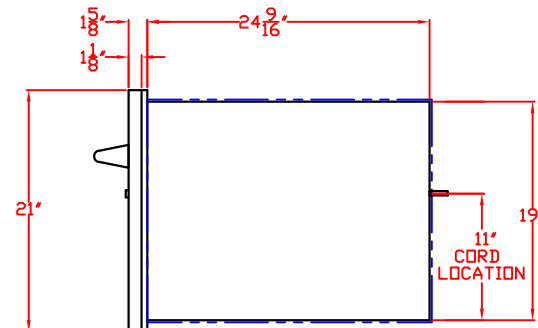

42 IN. CONVENIENCE CENTER
AND WARMING DRAWER
MODEL L42CC
WITH DIMENSIONS

TOP VIEW

ISLAND CUTOUT
IN BLUE

FRONT VIEW

SIDE VIEW

DRAWER EXTENDED

LYNX 42 IN. CONVENIENCE CENTER
AND WARMING DRAWER
MODEL L42CC
ISLAND CUTOUT