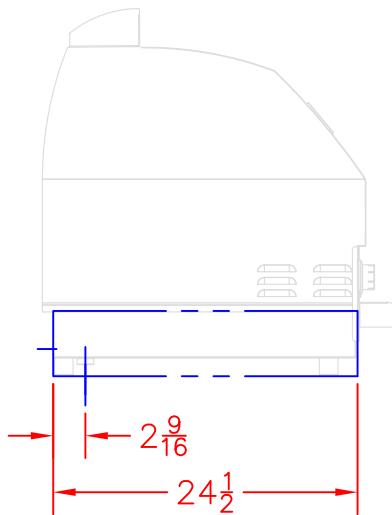

11/21/14

LYNX 30 IN. NAPOLI PIZZA OVEN
MODEL LPZA
ISLAND CUTOUT

ISLAND CUTOUT
IN BLUE

SHIPPING WT: 275#
NET WT: 254#

11/21/14

LYNX 30 IN. NAPOLI PIZZA OVEN
MODEL LPZA
W/DIMENSIONS

ISLAND CUTOUT
IN BLUE

SHIPPING WT: 275#
NET WT: 254#