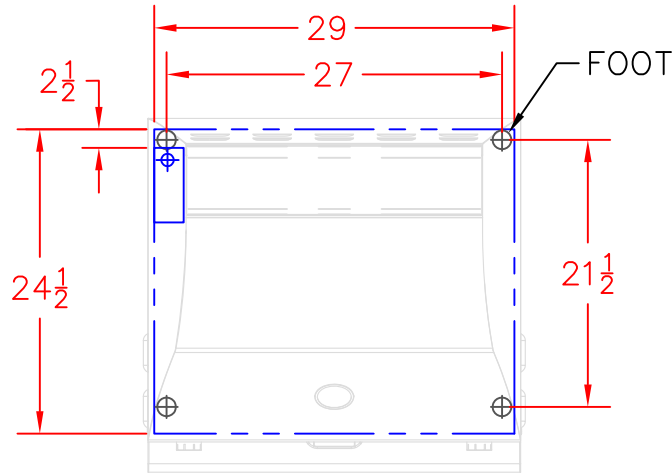

11/21/14

LYNX 30 IN. NAPOLI PIZZA OVEN
MODEL LPZA
ISLAND CUTOUT

ISLAND CUTOUT
IN BLUE

SHIPPING WT: 275#
NET WT: 254#

11/21/14

LYNX 30 IN. NAPOLI PIZZA OVEN
MODEL LPZA
W/DIMENSIONS

ISLAND CUTOUT
IN BLUE

SHIPPING WT: 275#
NET WT: 254#