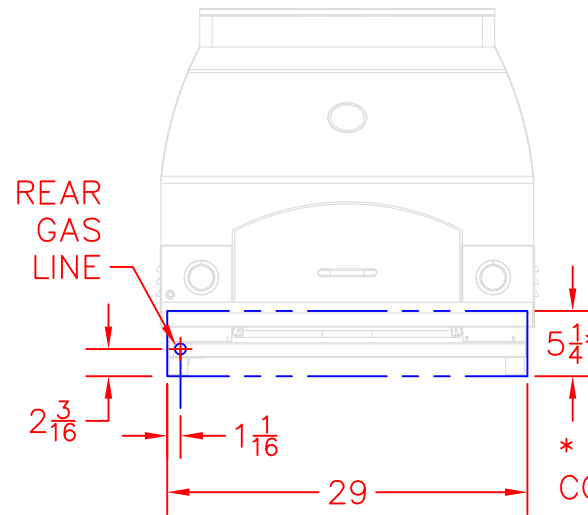

11/21/14

LYNX 30 IN. NAPOLI PIZZA OVEN
MODEL LPZA
ISLAND CUTOUT

ISLAND CUTOUT
IN BLUE

SHIPPING WT: 275#
NET WT: 254#

11/21/14

LYNX 30 IN. NAPOLI PIZZA OVEN
MODEL LPZA
W/DIMENSIONS

ISLAND CUTOUT
IN BLUE

SHIPPING WT: 275#
NET WT: 254#