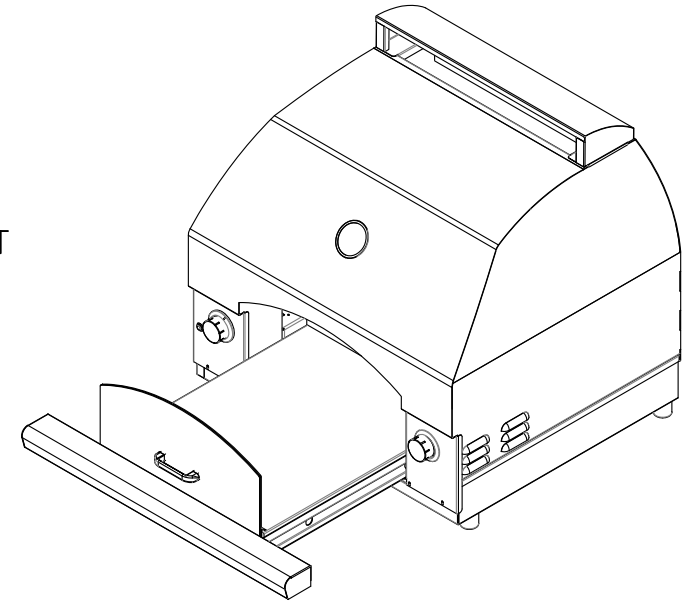

11/21/14

LYNX 30 IN. NAPOLI PIZZA OVEN
MODEL LPZA
ISLAND CUTOUT

ISLAND CUTOUT
IN BLUE

SHIPPING WT: 275#
NET WT: 254#

11/21/14

LYNX 30 IN. NAPOLI PIZZA OVEN
MODEL LPZA
W/DIMENSIONS

ISLAND CUTOUT
IN BLUE

SHIPPING WT: 275#
NET WT: 254#