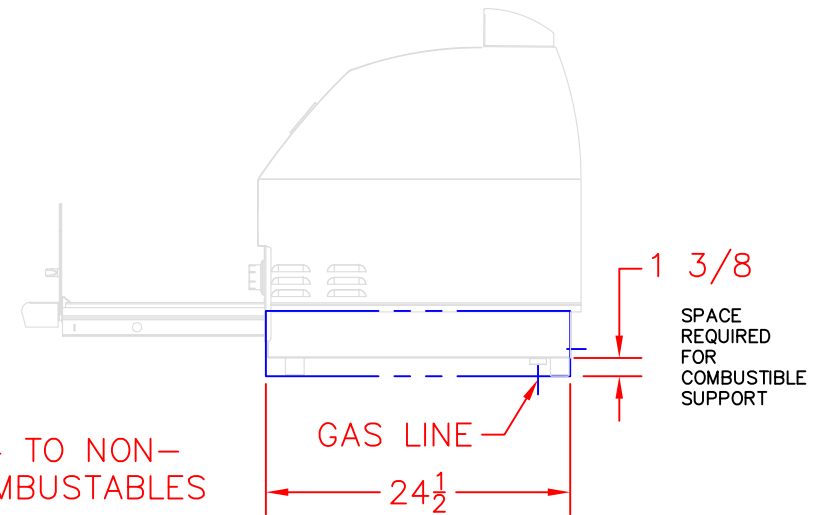

11/21/14

LYNX 30 IN. NAPOLI PIZZA OVEN
MODEL LPZA
ISLAND CUTOUT

ISLAND CUTOUT
IN BLUE

SHIPPING WT: 275#
NET WT: 254#

11/21/14

LYNX 30 IN. NAPOLI PIZZA OVEN
MODEL LPZA
W/DIMENSIONS

ISLAND CUTOUT
IN BLUE

SHIPPING WT: 275#
NET WT: 254#