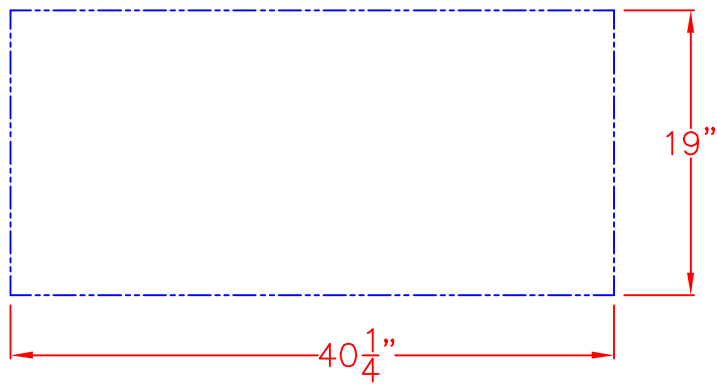

10/12/15

LYNX 42 IN. STORAGE ACCESSORY  
MODEL LSA42  
W/ DIMENSIONS

ISLAND CUTOUT  
IN BLUE

10/12/15

LYNX 42 IN. STORAGE ACCESSORY  
MODEL LSA42  
ISLAND CUTOUT

ISLAND CUTOUT  
IN BLUE

FRONT VIEW

SIDE VIEW