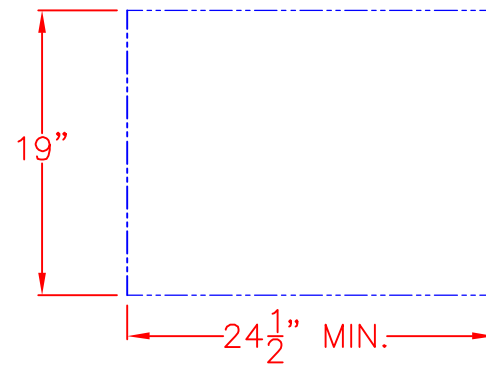

10/12/15

LYNX 42 IN. STORAGE ACCESSORY  
MODEL LSA42  
W/ DIMENSIONS

ISLAND CUTOUT  
IN BLUE

10/12/15

LYNX 42 IN. STORAGE ACCESSORY  
MODEL LSA42  
ISLAND CUTOUT

ISLAND CUTOUT  
IN BLUE

FRONT VIEW

SIDE VIEW