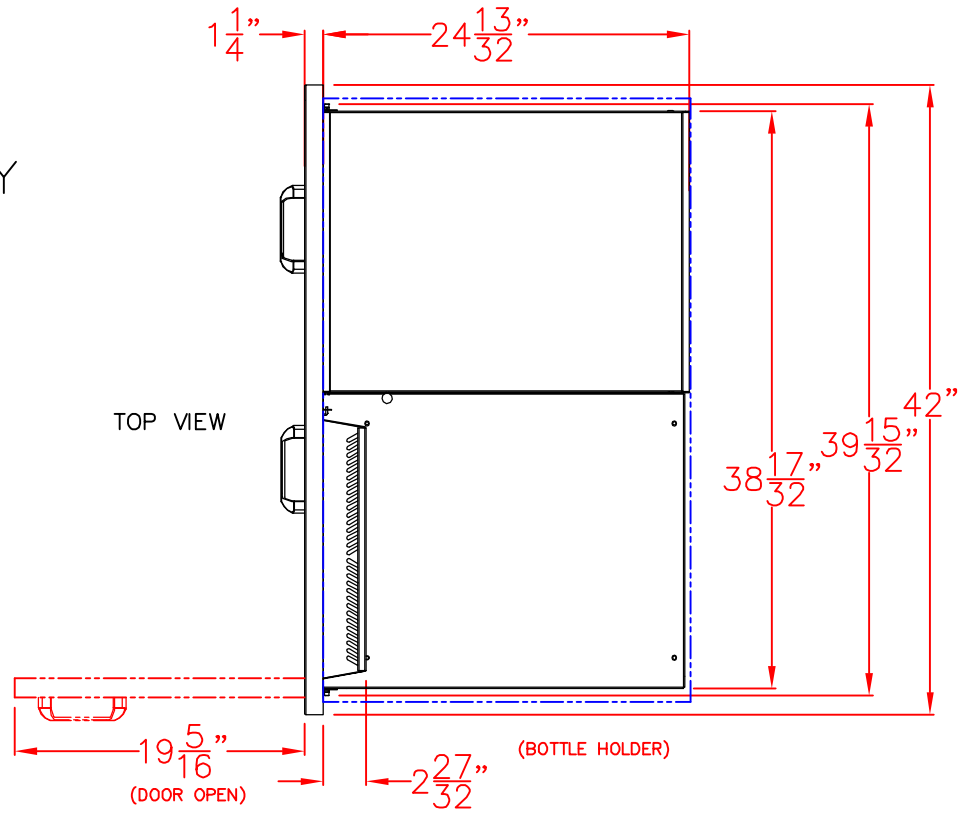

10/12/15

LYNX 42 IN. STORAGE ACCESSORY  
MODEL LSA42  
W/ DIMENSIONS

ISLAND CUTOUT  
IN BLUE

10/12/15

LYNX 42 IN. STORAGE ACCESSORY  
MODEL LSA42  
ISLAND CUTOUT

ISLAND CUTOUT  
IN BLUE

FRONT VIEW

SIDE VIEW