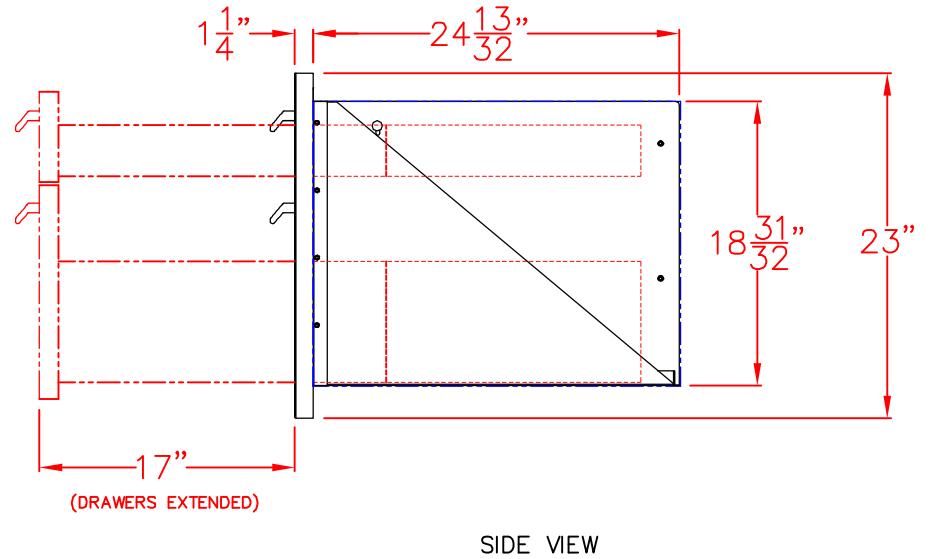

10/12/15

LYNX 42 IN. STORAGE ACCESSORY  
MODEL LSA42  
W/ DIMENSIONS

ISLAND CUTOUT  
IN BLUE

10/12/15

LYNX 42 IN. STORAGE ACCESSORY  
MODEL LSA42  
ISLAND CUTOUT

ISLAND CUTOUT  
IN BLUE

FRONT VIEW

SIDE VIEW