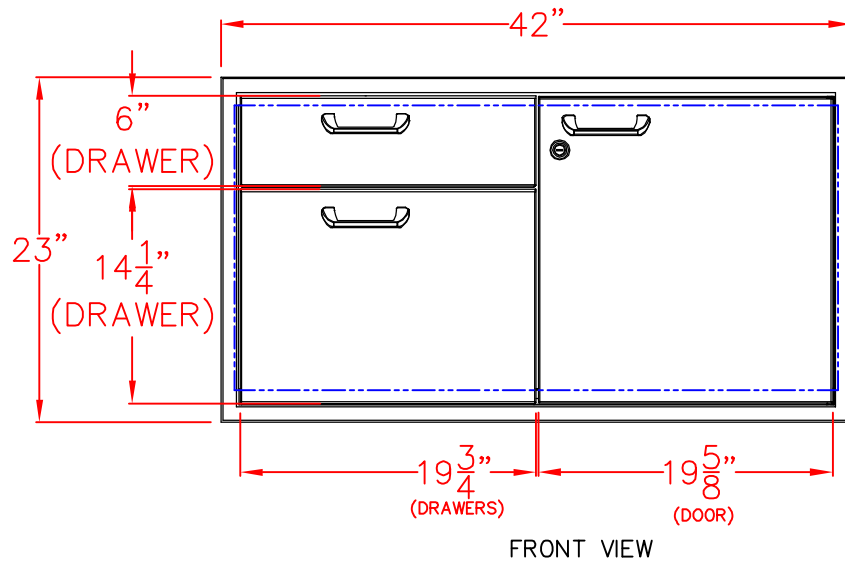

10/12/15

LYNX 42 IN. STORAGE ACCESSORY  
MODEL LSA42  
W/ DIMENSIONS

ISLAND CUTOUT  
IN BLUE

10/12/15

LYNX 42 IN. STORAGE ACCESSORY  
MODEL LSA42  
ISLAND CUTOUT

ISLAND CUTOUT  
IN BLUE

FRONT VIEW

SIDE VIEW