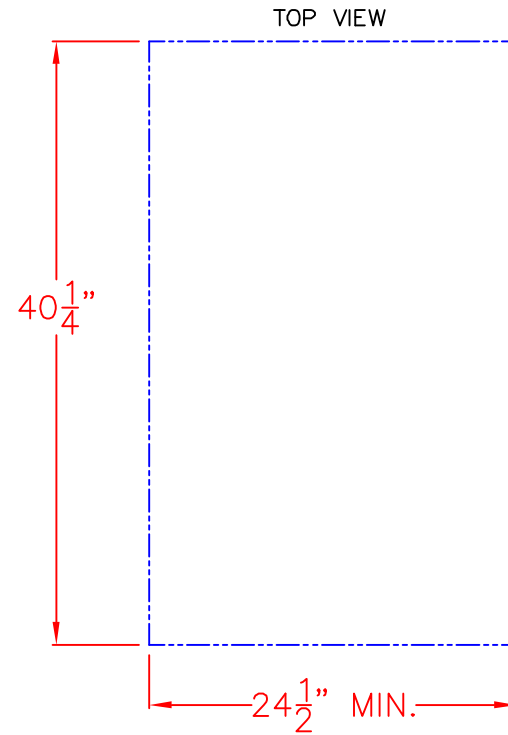

10/12/15

LYNX 42 IN. STORAGE ACCESSORY  
MODEL LSA42  
W/ DIMENSIONS

ISLAND CUTOUT  
IN BLUE

10/12/15

LYNX 42 IN. STORAGE ACCESSORY  
MODEL LSA42  
ISLAND CUTOUT

ISLAND CUTOUT  
IN BLUE

FRONT VIEW

SIDE VIEW