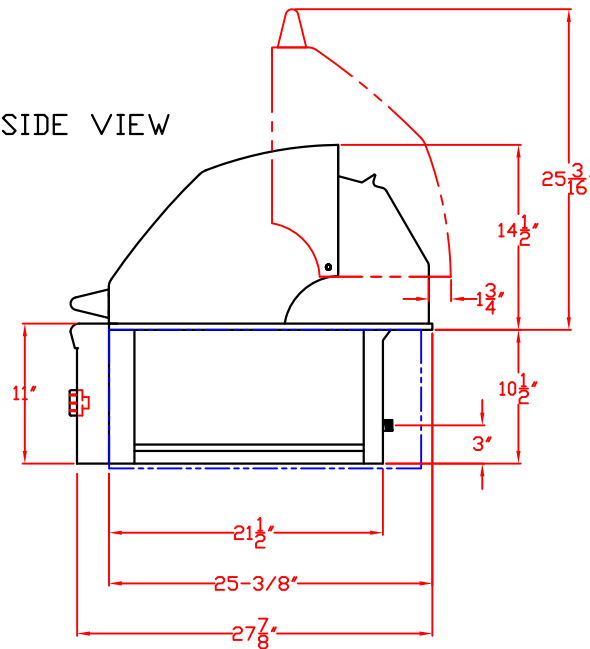

LYNX BUILT-IN 42"  
W/ DIMENSIONS  
ISLAND CUTOUT IN BLUE

TOP VIEW

FRONT VIEW

RIGHT SIDE VIEW

# LYNX BUILT-IN 42" ISLAND CUTOUT

TOP VIEW

FRONT VIEW

SIDE VIEW