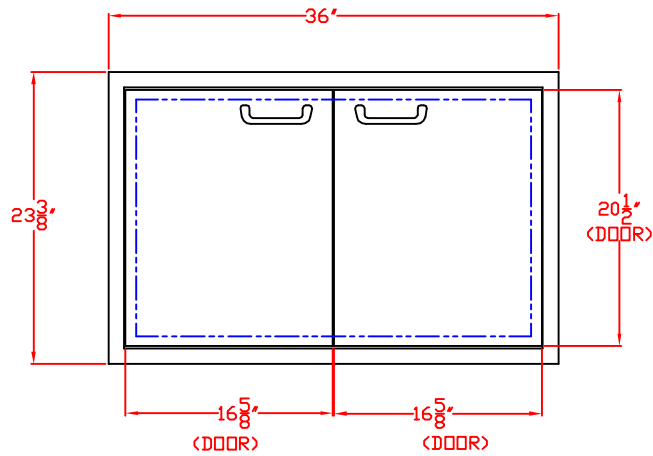

# LYNX 36 IN. ACCESS DOORS MODEL LDR36T W/ DIMENSIONS

ISLAND CUTOUT  
IN BLUE

FRONT VIEW

TOP VIEW

SIDE VIEW

LYNX 36 IN. ACCESS DOORS  
MODEL LDR36T  
ISLAND CUTOUT

TOP VIEW

FRONT VIEW

SIDE VIEW