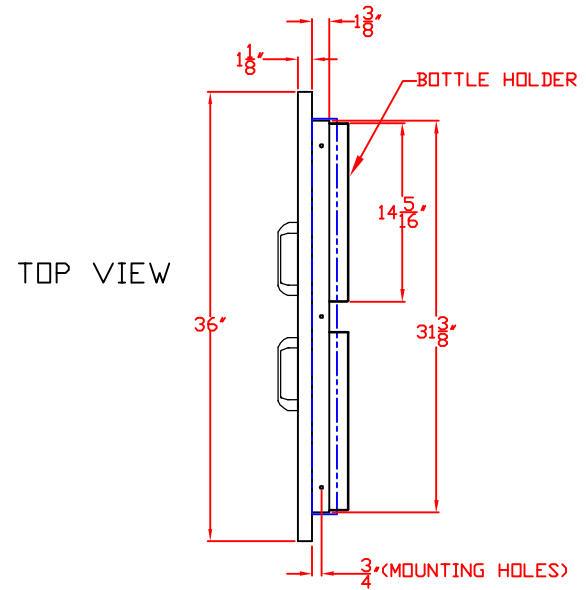

# LYNX 36 IN. ACCESS DOORS MODEL LDR36T W/ DIMENSIONS

ISLAND CUTOUT  
IN BLUE

FRONT VIEW

TOP VIEW

SIDE VIEW

LYNX 36 IN. ACCESS DOORS  
MODEL LDR36T  
ISLAND CUTOUT

TOP VIEW

FRONT VIEW

SIDE VIEW