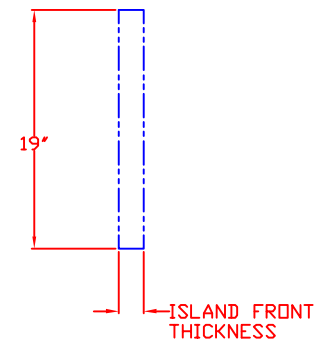

# LYNX 36 IN. ACCESS DOORS MODEL LDR36T W/ DIMENSIONS

ISLAND CUTOUT  
IN BLUE

FRONT VIEW

TOP VIEW

SIDE VIEW

LYNX 36 IN. ACCESS DOORS  
MODEL LDR36T  
ISLAND CUTOUT

TOP VIEW

FRONT VIEW

SIDE VIEW