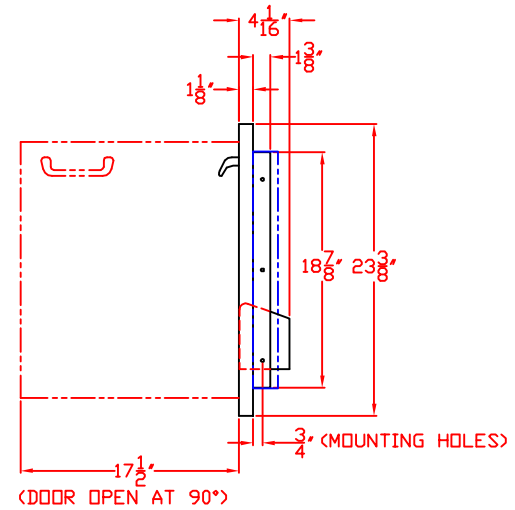

# LYNX 36 IN. ACCESS DOORS MODEL LDR36T W/ DIMENSIONS

ISLAND CUTOUT  
IN BLUE

FRONT VIEW

TOP VIEW

SIDE VIEW

LYNX 36 IN. ACCESS DOORS  
MODEL LDR36T  
ISLAND CUTOUT

TOP VIEW

FRONT VIEW

SIDE VIEW