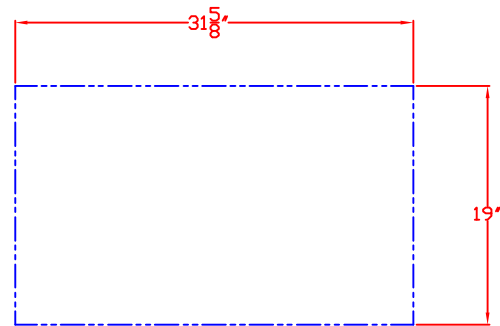

# LYNX 36 IN. ACCESS DOORS MODEL LDR36T W/ DIMENSIONS

ISLAND CUTOUT  
IN BLUE

FRONT VIEW

TOP VIEW

SIDE VIEW

LYNX 36 IN. ACCESS DOORS  
MODEL LDR36T  
ISLAND CUTOUT

TOP VIEW

FRONT VIEW

SIDE VIEW