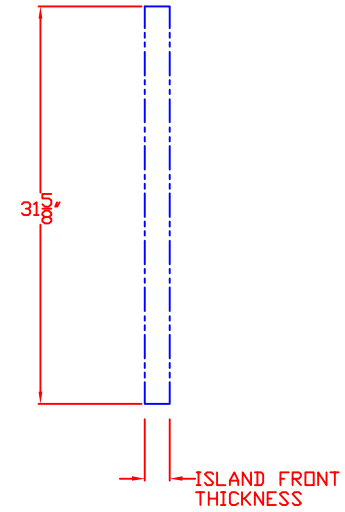

# LYNX 36 IN. ACCESS DOORS MODEL LDR36T W/ DIMENSIONS

ISLAND CUTOUT  
IN BLUE

FRONT VIEW

TOP VIEW

SIDE VIEW

LYNX 36 IN. ACCESS DOORS  
MODEL LDR36T  
ISLAND CUTOUT

TOP VIEW

FRONT VIEW

SIDE VIEW