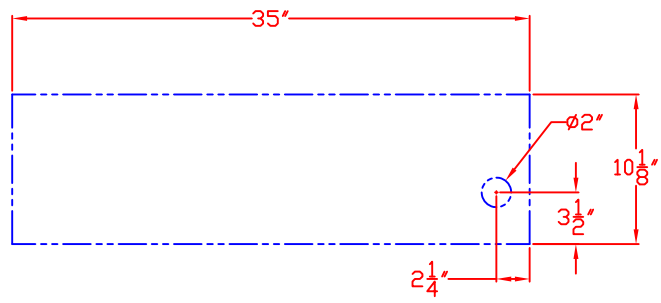

LYNX BUILT-IN 36"
W/ DIMENSIONS
ISLAND CUTOUT IN BLUE

TOP VIEW

FRONT VIEW

RIGHT SIDE VIEW

1/20/10

LYNX BUILT-IN 36" ISLAND CUTOUT

TOP VIEW

FRONT VIEW

SIDE VIEW