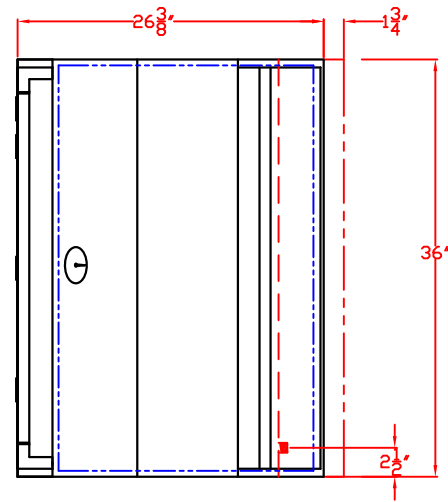

LYNX BUILT-IN 36"
W/ DIMENSIONS
ISLAND CUTOUT IN BLUE

TOP VIEW

FRONT VIEW

RIGHT SIDE VIEW

LYNX BUILT-IN 36" ISLAND CUTOUT

TOP VIEW

FRONT VIEW

SIDE VIEW