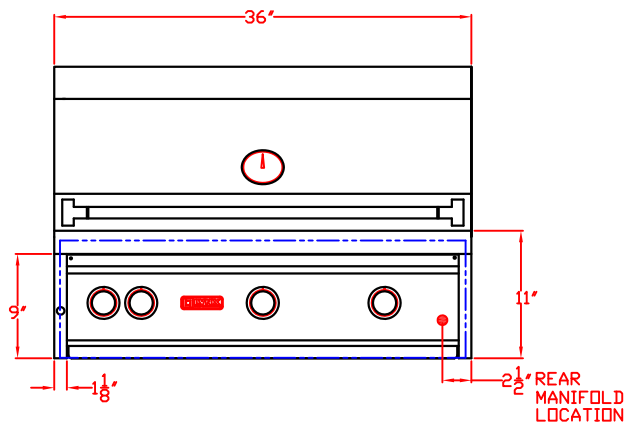

LYNX BUILT-IN 36"
W/ DIMENSIONS
ISLAND CUTOUT IN BLUE

TOP VIEW

FRONT VIEW

RIGHT SIDE VIEW

LYNX BUILT-IN 36" ISLAND CUTOUT

TOP VIEW

FRONT VIEW

SIDE VIEW