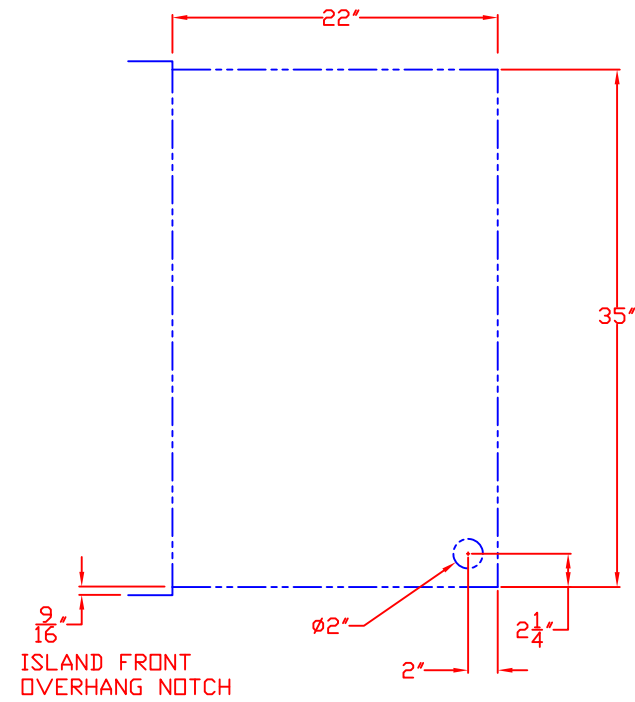

LYNX BUILT-IN 36"
W/ DIMENSIONS
ISLAND CUTOUT IN BLUE

TOP VIEW

FRONT VIEW

RIGHT SIDE VIEW

1/20/10

LYNX BUILT-IN 36" ISLAND CUTOUT

TOP VIEW

FRONT VIEW

SIDE VIEW