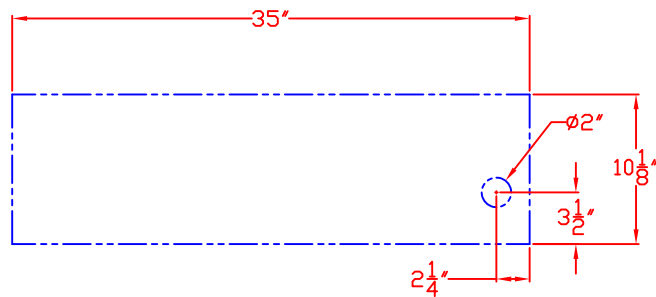

LYNX BUILT-IN 36"
W/ DIMENSIONS
ISLAND CUTOUT IN BLUE

TOP VIEW

FRONT VIEW

RIGHT SIDE VIEW

LYNX BUILT-IN 36" ISLAND CUTOUT

TOP VIEW

FRONT VIEW

SIDE VIEW