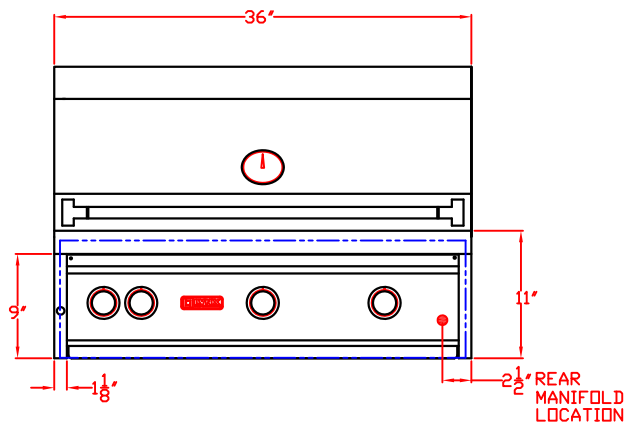

LYNX BUILT-IN 36"
W/ DIMENSIONS
ISLAND CUTOUT IN BLUE

TOP VIEW

FRONT VIEW

RIGHT SIDE VIEW

1/20/10

LYNX BUILT-IN 36" ISLAND CUTOUT

TOP VIEW

FRONT VIEW

SIDE VIEW