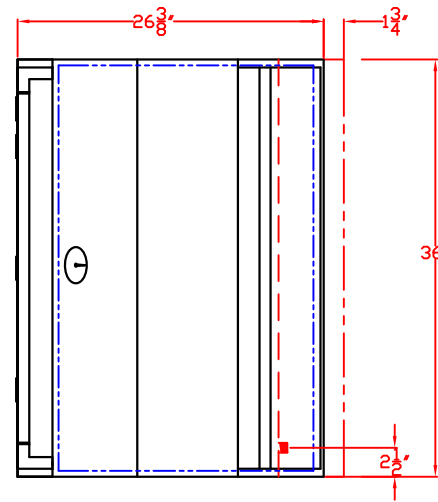

LYNX BUILT-IN 36"
W/ DIMENSIONS
ISLAND CUTOUT IN BLUE

TOP VIEW

FRONT VIEW

RIGHT SIDE VIEW

1/20/10

LYNX BUILT-IN 36" ISLAND CUTOUT

TOP VIEW

FRONT VIEW

SIDE VIEW