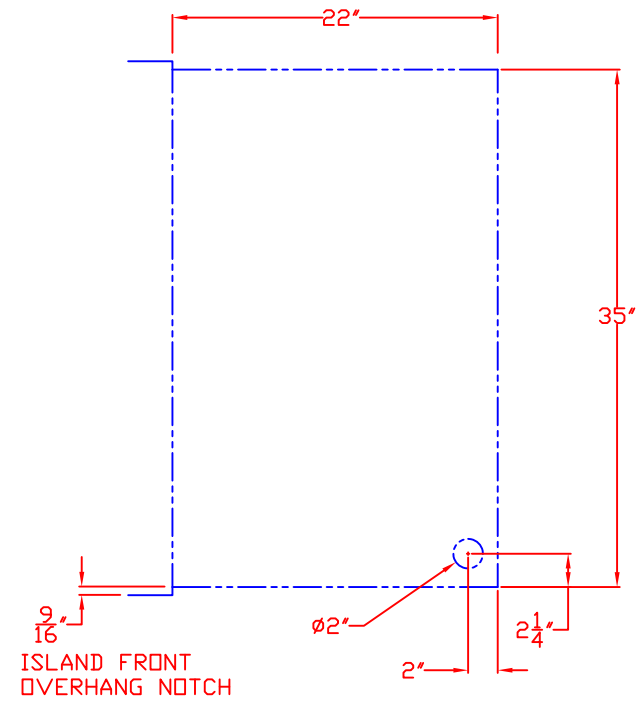

LYNX BUILT-IN 36"
W/ DIMENSIONS
ISLAND CUTOUT IN BLUE

TOP VIEW

FRONT VIEW

RIGHT SIDE VIEW

LYNX BUILT-IN 36" ISLAND CUTOUT

TOP VIEW

FRONT VIEW

SIDE VIEW