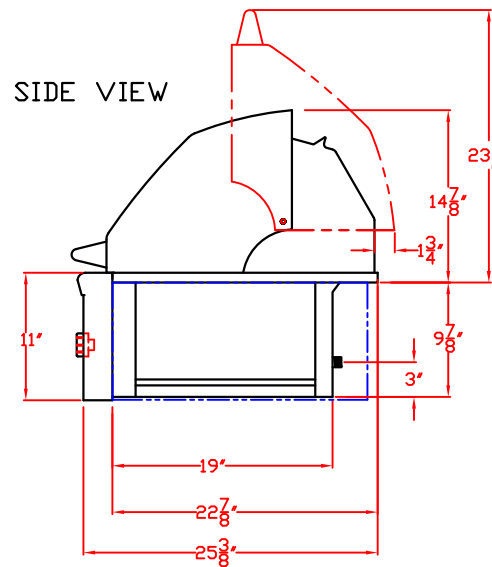

LYNX BUILT-IN 36"
W/ DIMENSIONS
ISLAND CUTOUT IN BLUE

TOP VIEW

FRONT VIEW

RIGHT SIDE VIEW

1/20/10

LYNX BUILT-IN 36" ISLAND CUTOUT

TOP VIEW

FRONT VIEW

SIDE VIEW