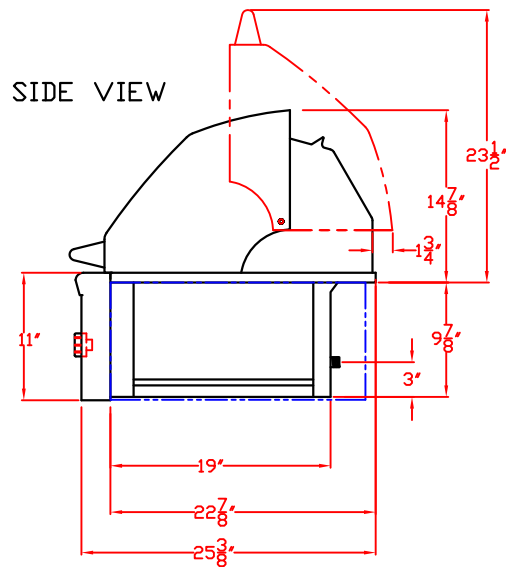

LYNX BUILT-IN 36"
W/ DIMENSIONS
ISLAND CUTOUT IN BLUE

TOP VIEW

FRONT VIEW

RIGHT SIDE VIEW

LYNX BUILT-IN 36" ISLAND CUTOUT

TOP VIEW

FRONT VIEW

SIDE VIEW