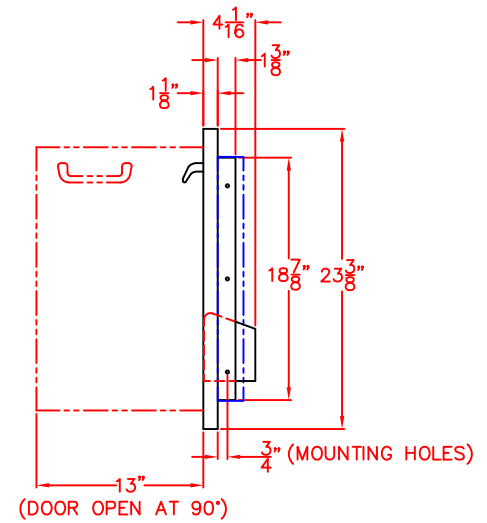

LYNX 30 IN. ACCESS DOORS
MODEL LDR30T
ISLAND CUTOUT

TOP VIEW

FRONT VIEW

SIDE VIEW

LYNX 30 IN. ACCESS DOORS MODEL LDR30T W/ DIMENSIONS

ISLAND CUTOUT
IN BLUE

FRONT VIEW

TOP VIEW

SIDE VIEW