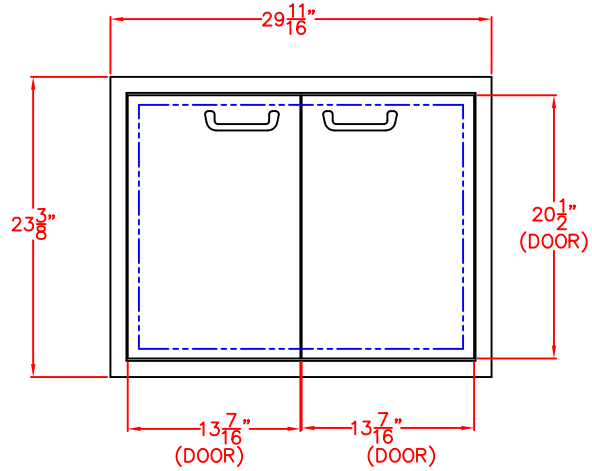

LYNX 30 IN. ACCESS DOORS
MODEL LDR30T
ISLAND CUTOUT

TOP VIEW

FRONT VIEW

SIDE VIEW

LYNX 30 IN. ACCESS DOORS MODEL LDR30T W/ DIMENSIONS

ISLAND CUTOUT
IN BLUE

FRONT VIEW

TOP VIEW

SIDE VIEW