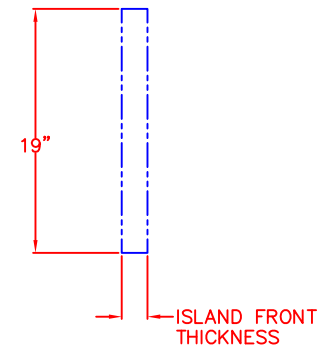

LYNX 30 IN. ACCESS DOORS
MODEL LDR30T
ISLAND CUTOUT

TOP VIEW

FRONT VIEW

SIDE VIEW

LYNX 30 IN. ACCESS DOORS MODEL LDR30T W/ DIMENSIONS

ISLAND CUTOUT
IN BLUE

FRONT VIEW

TOP VIEW

SIDE VIEW