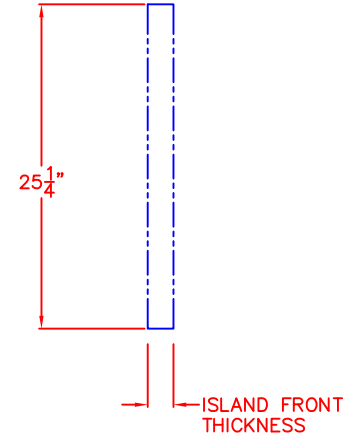

LYNX 30 IN. ACCESS DOORS
MODEL LDR30T
ISLAND CUTOUT

TOP VIEW

FRONT VIEW

SIDE VIEW

LYNX 30 IN. ACCESS DOORS MODEL LDR30T W/ DIMENSIONS

ISLAND CUTOUT
IN BLUE

FRONT VIEW

TOP VIEW

SIDE VIEW