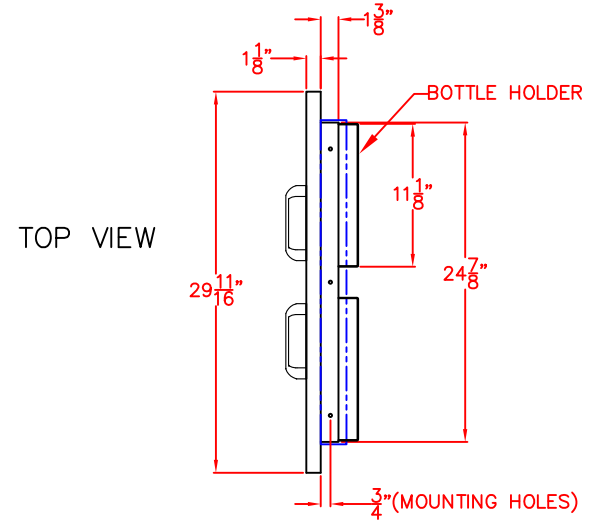

LYNX 30 IN. ACCESS DOORS
MODEL LDR30T
ISLAND CUTOUT

TOP VIEW

FRONT VIEW

SIDE VIEW

LYNX 30 IN. ACCESS DOORS MODEL LDR30T W/ DIMENSIONS

ISLAND CUTOUT
IN BLUE

FRONT VIEW

TOP VIEW

SIDE VIEW