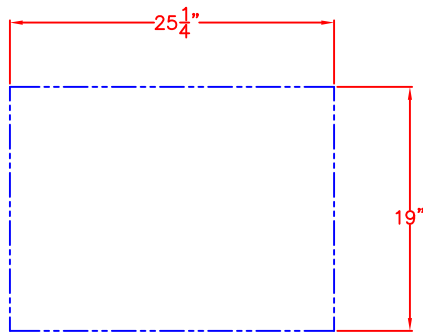

LYNX 30 IN. ACCESS DOORS
MODEL LDR30T
ISLAND CUTOUT

TOP VIEW

FRONT VIEW

SIDE VIEW

LYNX 30 IN. ACCESS DOORS MODEL LDR30T W/ DIMENSIONS

ISLAND CUTOUT
IN BLUE

FRONT VIEW

TOP VIEW

SIDE VIEW