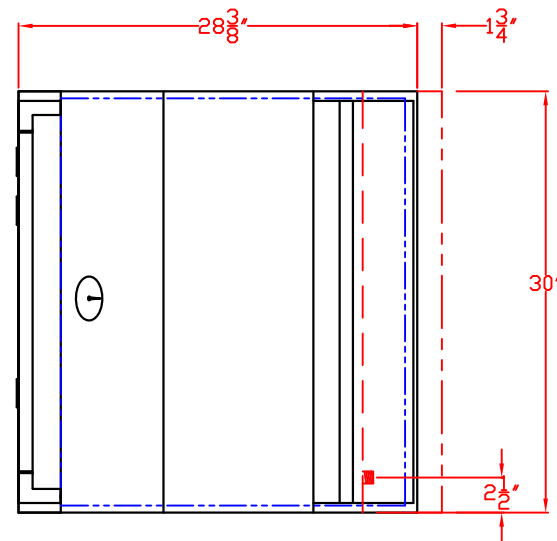

LYNX BUILT-IN 30"
W/ DIMENSIONS
ISLAND CUTOUT IN BLUE

TOP VIEW

FRONT VIEW

RIGHT SIDE VIEW

LYNX BUILT-IN 30" ISLAND CUTOUT

TOP VIEW

FRONT VIEW

SIDE VIEW