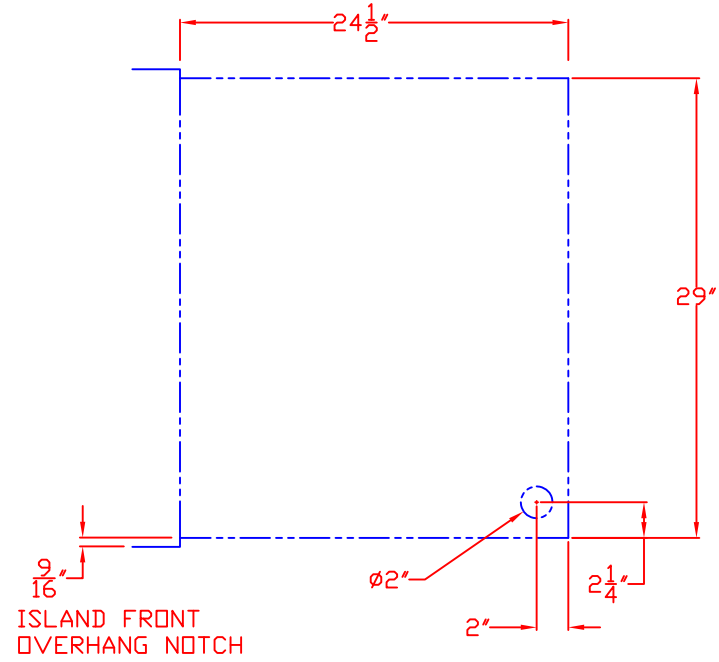

LYNX BUILT-IN 30"
W/ DIMENSIONS
ISLAND CUTOUT IN BLUE

TOP VIEW

FRONT VIEW

RIGHT SIDE VIEW

LYNX BUILT-IN 30" ISLAND CUTOUT

TOP VIEW

FRONT VIEW

SIDE VIEW