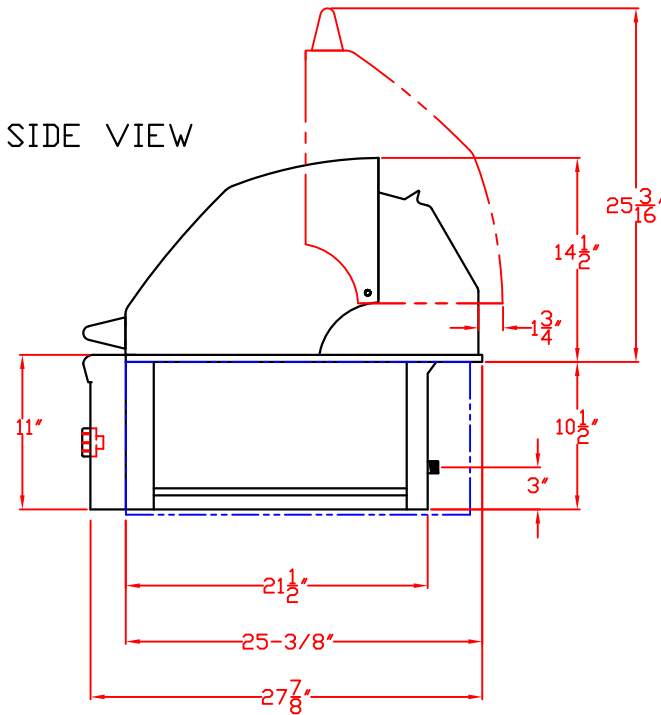

LYNX BUILT-IN 30"
W/ DIMENSIONS
ISLAND CUTOUT IN BLUE

TOP VIEW

FRONT VIEW

RIGHT SIDE VIEW

LYNX BUILT-IN 30" ISLAND CUTOUT

TOP VIEW

FRONT VIEW

SIDE VIEW