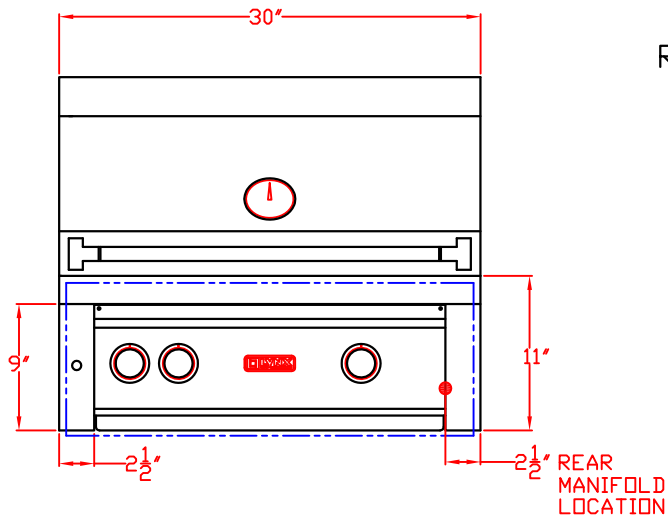

LYNX BUILT-IN 30"
W/ DIMENSIONS
ISLAND CUTOUT IN BLUE

TOP VIEW

FRONT VIEW

RIGHT SIDE VIEW

LYNX BUILT-IN 30" ISLAND CUTOUT

TOP VIEW

FRONT VIEW

SIDE VIEW