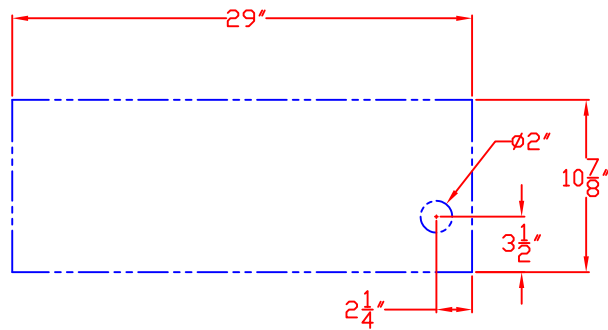

LYNX BUILT-IN 30"
W/ DIMENSIONS
ISLAND CUTOUT IN BLUE

TOP VIEW

FRONT VIEW

RIGHT SIDE VIEW

LYNX BUILT-IN 30" ISLAND CUTOUT

TOP VIEW

FRONT VIEW

SIDE VIEW