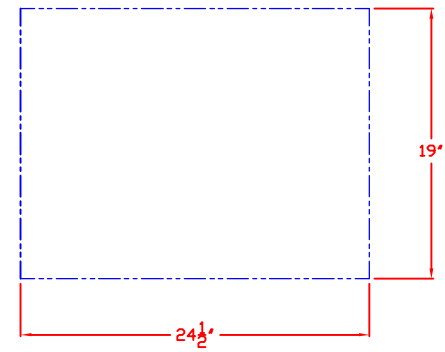

05/15/12

LYNX 19 IN. STORAGE DRAWER
MODEL LDW19
W/ DIMENSIONS

ISLAND CUTOUT
IN BLUE

TOP VIEW

FRONT VIEW

SIDE VIEW

05/15/12

LYNX 19 IN. STORAGE DRAWER
MODEL LDW19
ISLAND CUTOUT

ISLAND CUTOUT
IN BLUE

TOP VIEW

FRONT VIEW

SIDE VIEW