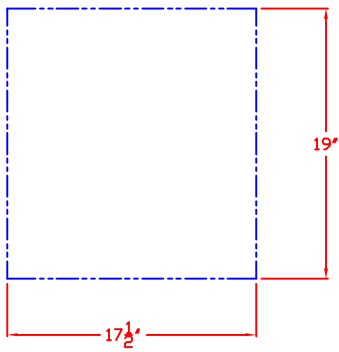

05/15/12

LYNX 19 IN. STORAGE DRAWER
MODEL LDW19
W/ DIMENSIONS

ISLAND CUTOUT
IN BLUE

TOP VIEW

FRONT VIEW

SIDE VIEW

05/15/12

LYNX 19 IN. STORAGE DRAWER
MODEL LDW19
ISLAND CUTOUT

ISLAND CUTOUT
IN BLUE

TOP VIEW

FRONT VIEW

SIDE VIEW