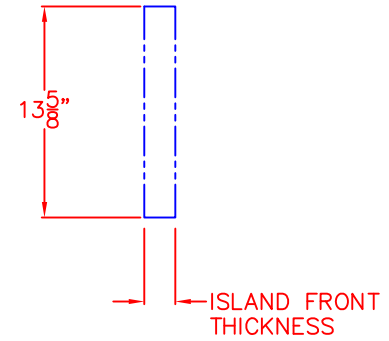

03/19/15

LYNX 18 IN. ACCESS DOOR  
RIGHT HAND  
MODEL LDR18R  
MODEL LDR18L OPPOSITE  
ISLAND CUTOUT

TOP VIEW

FRONT VIEW

SIDE VIEW

03/19/15

LYNX 18 IN. ACCESS DOOR  
RIGHT HAND  
MODEL LDR18R  
MODEL LDR18L OPPOSITE  
W/ DIMENSIONS

ISLAND CUTOUT  
IN BLUE

FRONT VIEW

TOP VIEW

SIDE VIEW