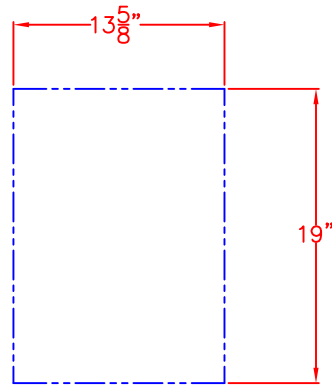

03/19/15

LYNX 18 IN. ACCESS DOOR  
RIGHT HAND  
MODEL LDR18R  
MODEL LDR18L OPPOSITE  
ISLAND CUTOUT

TOP VIEW

FRONT VIEW

SIDE VIEW

03/19/15

LYNX 18 IN. ACCESS DOOR  
RIGHT HAND  
MODEL LDR18R  
MODEL LDR18L OPPOSITE  
W/ DIMENSIONS

ISLAND CUTOUT  
IN BLUE

FRONT VIEW

TOP VIEW

SIDE VIEW