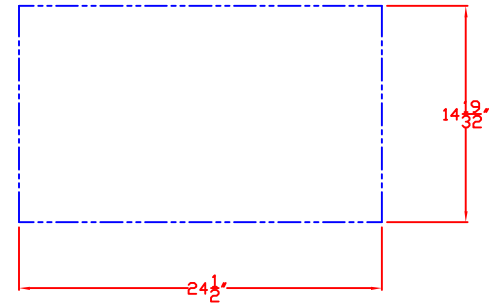

05/15/12

LYNX 16 IN. STORAGE DRAWER  
MODEL LDW16  
W/ DIMENSIONS

ISLAND CUTOUT  
IN BLUE

FRONT VIEW

SIDE VIEW

05/15/12

LYNX 16 IN. STORAGE DRAWER  
MODEL LDW16  
ISLAND CUTOUT

ISLAND CUTOUT  
IN BLUE

TOP VIEW

FRONT VIEW

SIDE VIEW