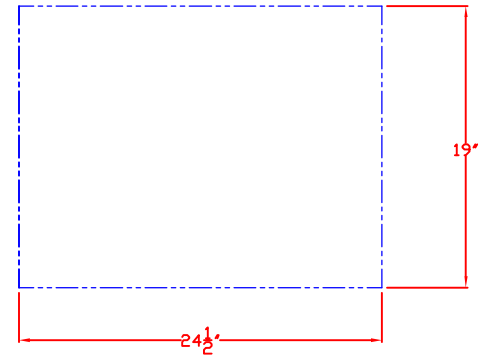

05/15/12

LYNX 16 IN. STORAGE DRAWER  
MODEL LDW16  
W/ DIMENSIONS

ISLAND CUTOUT  
IN BLUE

FRONT VIEW

SIDE VIEW

05/15/12

LYNX 16 IN. STORAGE DRAWER  
MODEL LDW16  
ISLAND CUTOUT

ISLAND CUTOUT  
IN BLUE

TOP VIEW

FRONT VIEW

SIDE VIEW