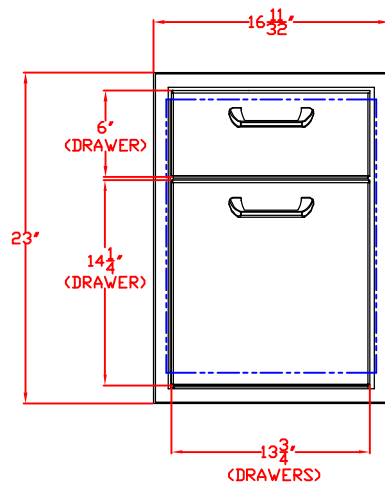

05/15/12

LYNX 16 IN. STORAGE DRAWER  
MODEL LDW16  
W/ DIMENSIONS

ISLAND CUTOUT  
IN BLUE

FRONT VIEW

SIDE VIEW

05/15/12

LYNX 16 IN. STORAGE DRAWER  
MODEL LDW16  
ISLAND CUTOUT

ISLAND CUTOUT  
IN BLUE

TOP VIEW

FRONT VIEW

SIDE VIEW