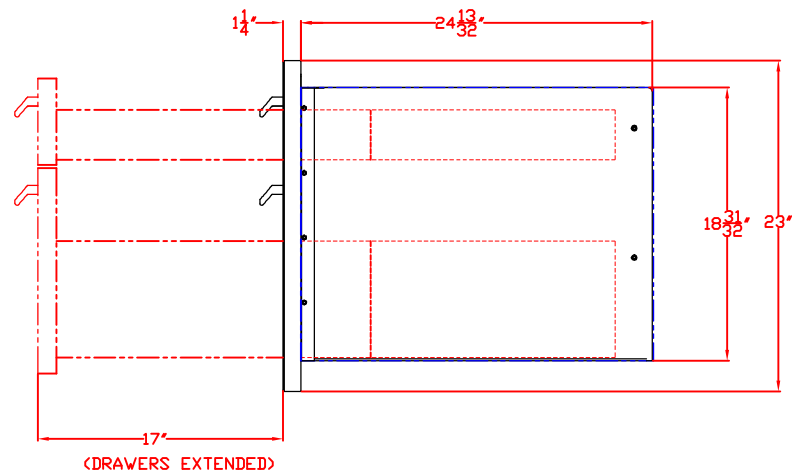

05/15/12

LYNX 16 IN. STORAGE DRAWER  
MODEL LDW16  
W/ DIMENSIONS

ISLAND CUTOUT  
IN BLUE

FRONT VIEW

SIDE VIEW

05/15/12

LYNX 16 IN. STORAGE DRAWER  
MODEL LDW16  
ISLAND CUTOUT

ISLAND CUTOUT  
IN BLUE

TOP VIEW

FRONT VIEW

SIDE VIEW