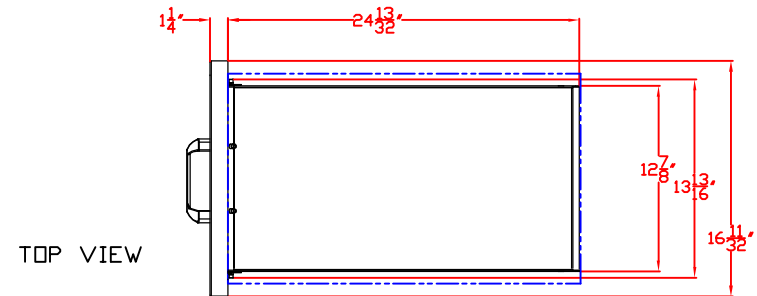

05/15/12

LYNX 16 IN. STORAGE DRAWER  
MODEL LDW16  
W/ DIMENSIONS

ISLAND CUTOUT  
IN BLUE

FRONT VIEW

SIDE VIEW

05/15/12

LYNX 16 IN. STORAGE DRAWER  
MODEL LDW16  
ISLAND CUTOUT

ISLAND CUTOUT  
IN BLUE

TOP VIEW

FRONT VIEW

SIDE VIEW