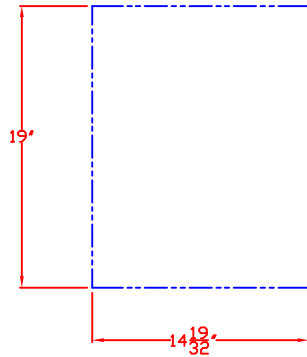

05/15/12

LYNX 16 IN. STORAGE DRAWER  
MODEL LDW16  
W/ DIMENSIONS

ISLAND CUTOUT  
IN BLUE

FRONT VIEW

SIDE VIEW

05/15/12

LYNX 16 IN. STORAGE DRAWER  
MODEL LDW16  
ISLAND CUTOUT

ISLAND CUTOUT  
IN BLUE

TOP VIEW

FRONT VIEW

SIDE VIEW