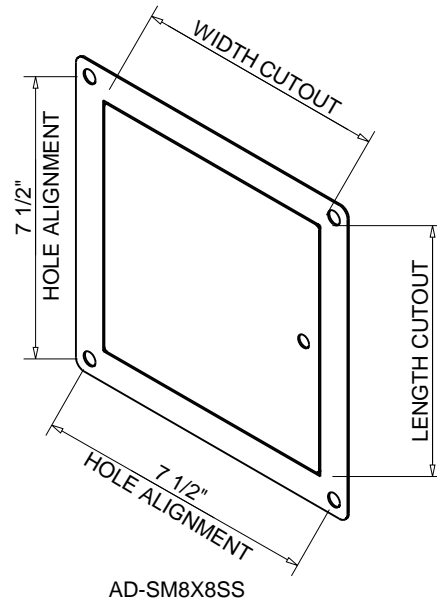

Hearth Products Controls Co

HEARTH PRODUCTS CONTROLS
 3050 PLAINFIELD RD.
 KETTERING, OH 45432
 TOLL FREE: 1-877-433-7001
 PHONE: (937) 433-7000
 FAX: (937) 433-0704
 www.hpcfire.com

PART NUMBER	FITS ENCLOSURE CUTOUT			OVERALL		DOOR OPENING		MOUNTING HOLES
	LENGTH	WIDTH	DEPTH	LENGTH	WIDTH	LENGTH	WIDTH	
AD-RM6X6SS	6 3/8"	6 3/8"	2"	7 5/8"	7 5/8"	6"	6"	1/4"
AD-RM8X8SS	8 3/8"	8 3/8"	2"	9 5/8"	9 5/8"	8"	8"	1/4"
AD-SM8X8SS	8"	8"	-	10"	10"	8"	8"	7/16"

ACCESS DOOR PANELS