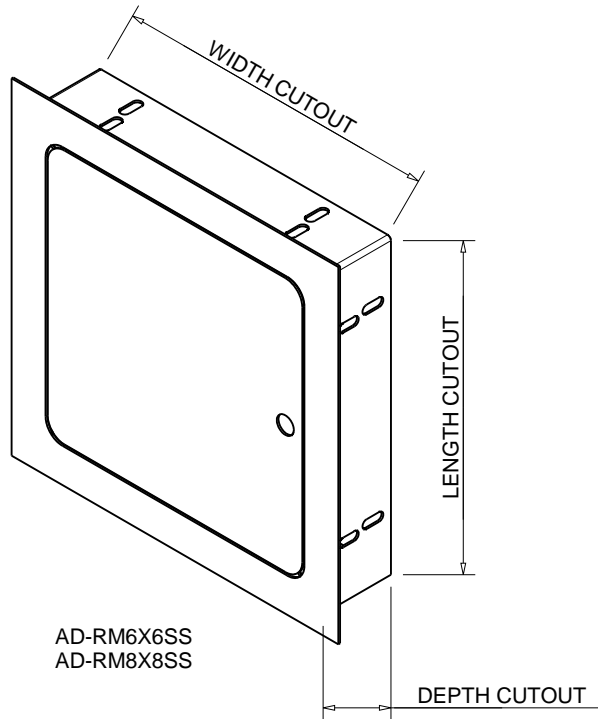

Hearth Products Controls Co

HEARTH PRODUCTS CONTROLS
 3050 PLAINFIELD RD.
 KETTERING, OH 45432
 TOLL FREE: 1-877-433-7001
 PHONE: (937) 433-7000
 FAX: (937) 433-0704
 www.hpcfire.com

PART NUMBER	FITS ENCLOSURE CUTOUT			OVERALL		DOOR OPENING		MOUNTING HOLES
	LENGTH	WIDTH	DEPTH	LENGTH	WIDTH	LENGTH	WIDTH	
AD-RM6X6SS	6 3/8"	6 3/8"	2"	7 5/8"	7 5/8"	6"	6"	1/4"
AD-RM8X8SS	8 3/8"	8 3/8"	2"	9 5/8"	9 5/8"	8"	8"	1/4"
AD-SM8X8SS	8"	8"	-	10"	10"	8"	8"	7/16"