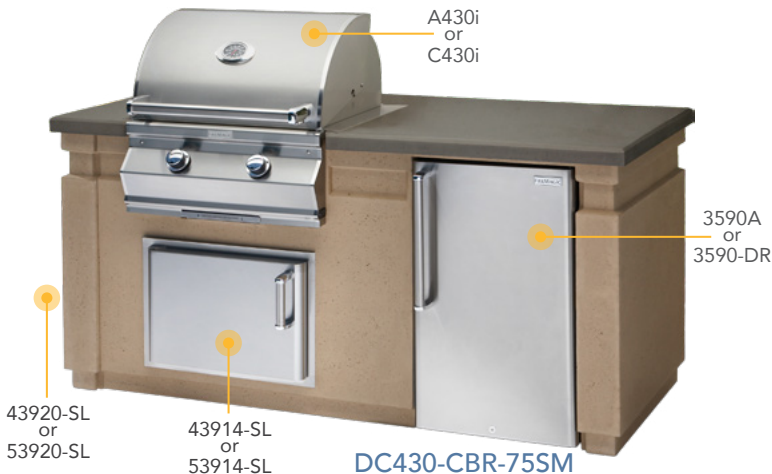

## Island Systems

Designed specifically for Fire Magic® Premium Grills

### Island Systems

Constructed from durable Glass Fiber Reinforced Concrete (GFRC) and easily assembled on site, these Island Systems are designed specifically for Fire Magic® equipment and make a stunning statement. Two sizes showcase Café Blanco island bases with contrasting polished GFRC Smoke finish counter tops to provide a handsome concrete look.

### Island Systems

Model	Island Dimensions
DC430-CBR-75SM	36" h x 76 1/4" w x 34 3/4" d
DC430-CBD-75SM	36" h x 76 1/4" w x 34 3/4" d
DC790-CBR-108SM	36" h x 107 1/2" w x 34 3/4" d
DC790-CBD-108SM	36" h x 107 1/2" w x 34 3/4" d