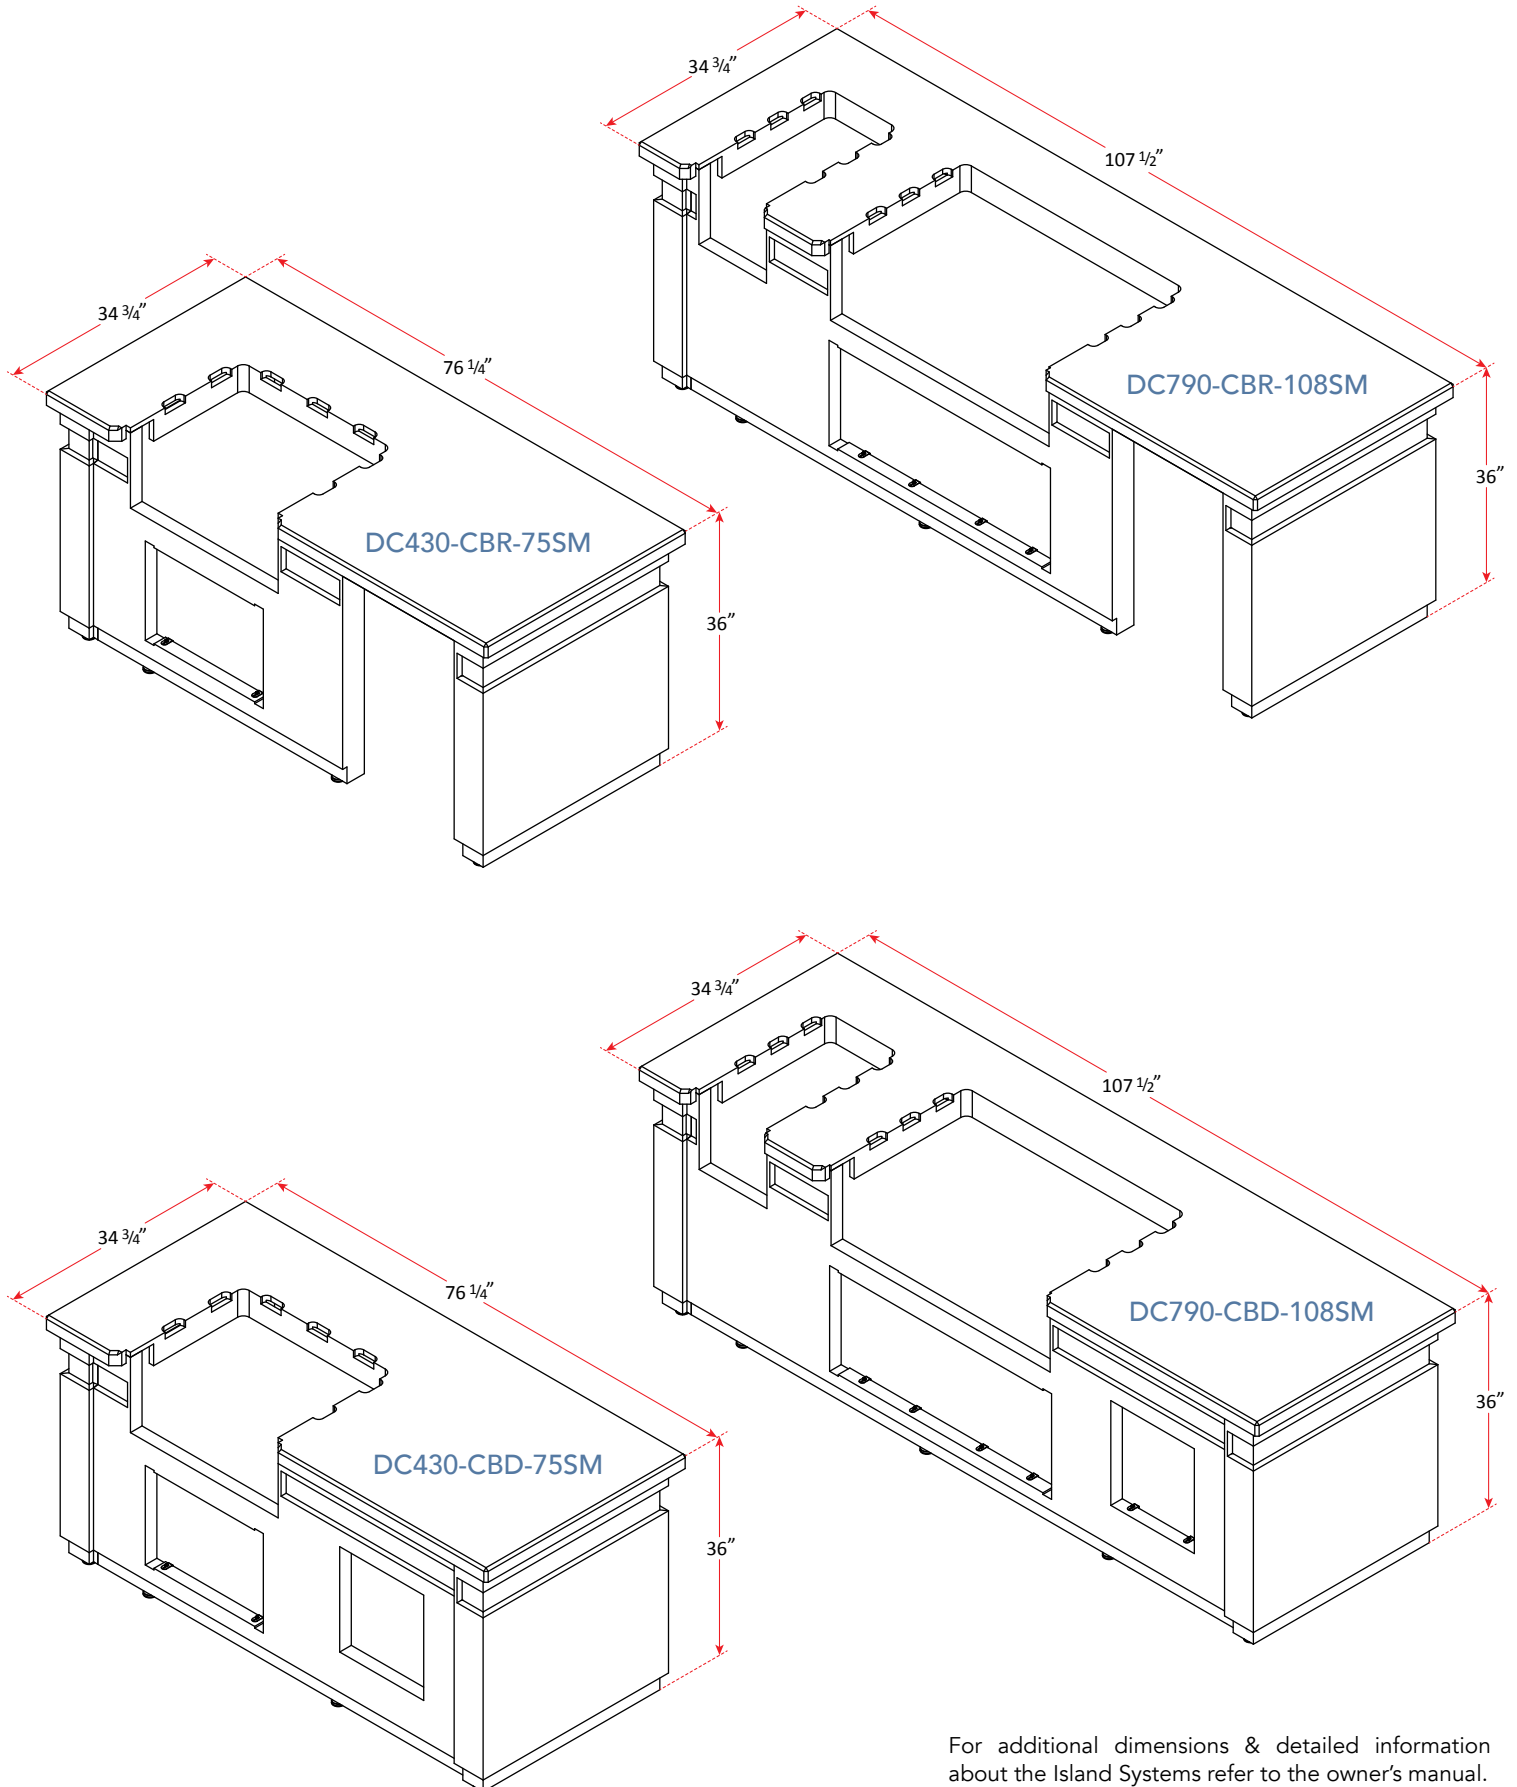

### Island Systems

Constructed from durable Glass Fiber Reinforced Concrete (GFRC) and easily assembled on site, these Island Systems are designed specifically for Fire Magic® equipment and make a stunning statement. Two sizes showcase Café Blanco island bases with contrasting polished GFRC Smoke finish counter tops to provide a handsome concrete look.

### Island Systems

Model	Island Dimensions
DC430-CBR-75SM	36" h x 76 1/4" w x 34 3/4" d
DC430-CBD-75SM	36" h x 76 1/4" w x 34 3/4" d
DC790-CBR-108SM	36" h x 107 1/2" w x 34 3/4" d
DC790-CBD-108SM	36" h x 107 1/2" w x 34 3/4" d

For additional dimensions & detailed information about the Island Systems refer to the owner's manual.