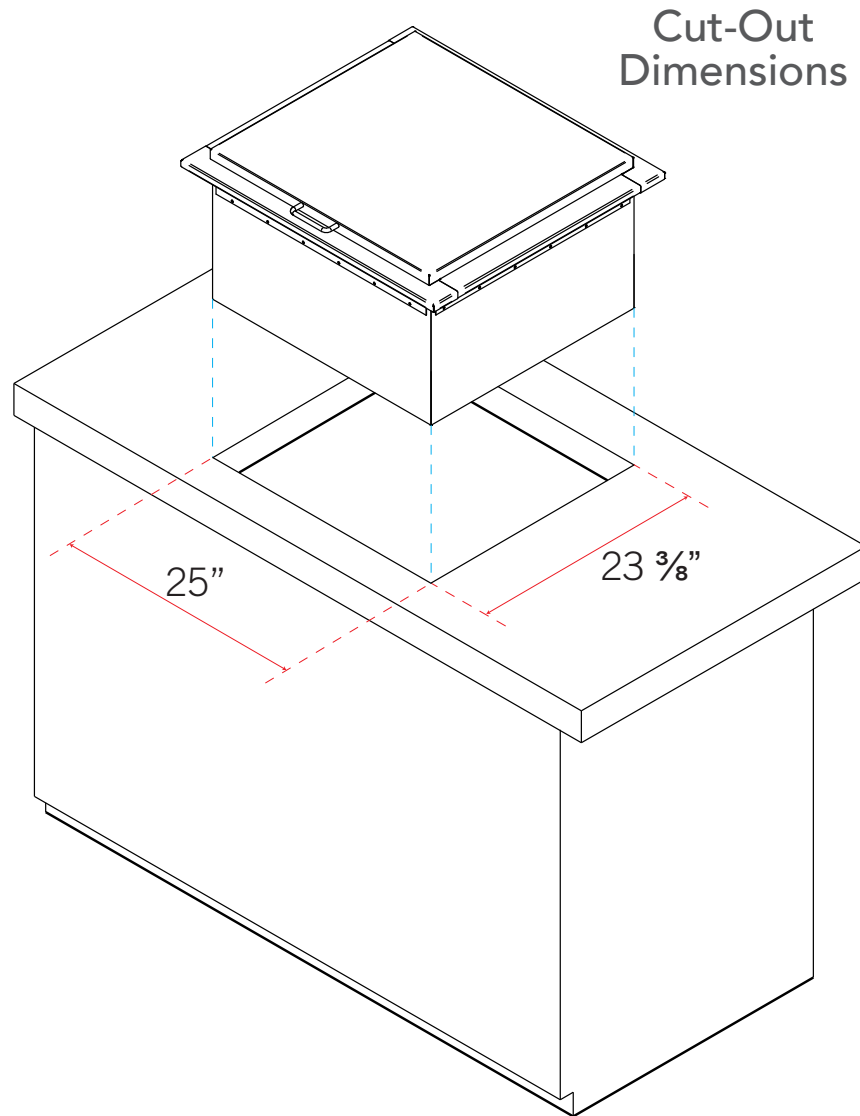

FIREMAGIC®

Drop-In Refreshment Center

With Removable Insulated Lid

FireMagic® Drop-In Refreshment Center

Complete your outdoor kitchen with a FireMagic® Drop-In Refreshment Center. This premium quality cooler holds up to 40 lbs of ice and is fully insulated to keep your choice of beverages cold and frosty. Top lid and hinges can be easily removed for ready access to the cooler.

Feature Highlights:

- 304 stainless steel construction
- Fully insulated bin and lid
- 2.9 cubic feet capacity
- Removable gasketed lid
- Drain Kit Included

Model #
33596

33596 - DROP-IN REFRESHMENT CENTER

Description	Model	Cut-Out Dimensions
Drop-In Refreshment Center with Removable Insulated Lid	33596	25" w x 23 ³ / ₈ " d x 12 ³ / ₄ h*

*Drain assembly clearance must also be provided.