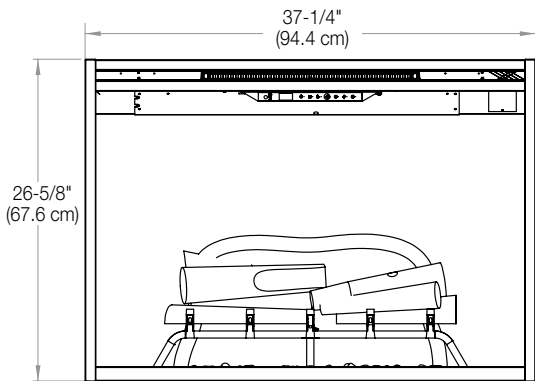

Accessories

36" Tempered Front Glass
Dimensions:
35-1/8" W x 22-1/8" H x 3/8" D
(89.1 cm x 56.1 cm x 1.1 cm)

36" Functional Doors with Tempered Glass
Dimensions:
39-3/4" W x 27-1/4" H x 1-1/4" D
(101.1 cm x 69.4 cm x 3.7 cm)

120 V | 1,375 W | 4,400 BTU
208 V | 1,975 W | 6,745 BTU
240 V | 2,575 W | 8,794 BTU

Mood-maker Remote
Customize the light color and intensity for a fireplace that reflects your personality.

Model #	Description	Lbs / Kg	UPC	Wty*	Carton Dimensions (WxHxD)		Cube	
					Inches	cm	ft³	m³
RBF36	36" Built-in Electric Firebox	74.9 / 34.0	781052 104723	2 yrs.	41-1/4 x 15-1/4 x 31-7/8	104.6 x 38.7 x 81.0	11.6	0.3
RBFPLUG	Plug Kit	0.6 / 0.3	781052 107656	1 yr.	7 x 3 x 4	17.8 x 7.6 x 10.2	0.05	0.00
RBFGLASS36	Single Glass Pane	25.1 / 11.4	781052 108011	1 yr.	42-1/8 x 29-1/4 x 4-1/4	106.8 x 74.2 x 10.6	3.0	0.08
RBFDOOR36	36" Glass Door	32.7 / 14.7	781052 108059	1 yr.	41-7/8 x 30-1/8 x 4-5/8	106.3 x 76.4 x 11.6	3.3	0.09

FRONT

SIDE

TOP

Framing Dimensions:

NOTE: The materials used for the finished surround must be cut to precise dimensions as the 1/2" (1.3 cm) self-trimming flange is only to create a finished appearance.

RBF36

A	B	C	D	E	F
12-1/2" (31.8 cm)	36-5/8" (93.0 cm)	26-1/4" (66.5 cm)	60" (152.4 cm)	42-1/2" (108.0 cm)	42-1/2" (108.0 cm)