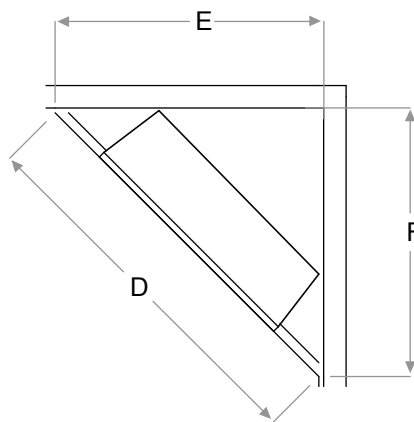

Accessories

36" Tempered Front Glass
Dimensions:
35-1/8" W x 22-1/8" H x 3/8" D
(89.1 cm x 56.1 cm x 1.1 cm)

36" Functional Doors with Tempered Glass
Dimensions:
39-3/4" W x 27-1/4" H x 1-1/4" D
(101.1 cm x 69.4 cm x 3.7 cm)

FRONT

SIDE

TOP

Framing Dimensions:

NOTE: The materials used for the finished surround must be cut to precise dimensions as the 1/2" (1.3 cm) self-trimming flange is only to create a finished appearance.

RBF36

A	B	C	D	E	F
12-1/2" (31.8 cm)	36-5/8" (93.0 cm)	26-1/4" (66.5 cm)	60" (152.4 cm)	42-1/2" (108.0 cm)	42-1/2" (108.0 cm)