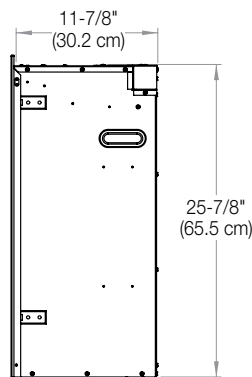

Revillusion®

36" Built-in Electric Firebox

RBF36

Product Dimensions:

SIDE

TOP

Framing Dimensions:

NOTE: The materials used for the finished surround must be cut to precise dimensions as the 1/2" (1.3 cm) self-trimming flange is only to create a finished appearance.

RBF36

A	B	C	D	E	F
12-1/2" (31.8 cm)	36-5/8" (93.0 cm)	26-1/4" (66.5 cm)	60" (152.4 cm)	42-1/2" (108.0 cm)	42-1/2" (108.0 cm)