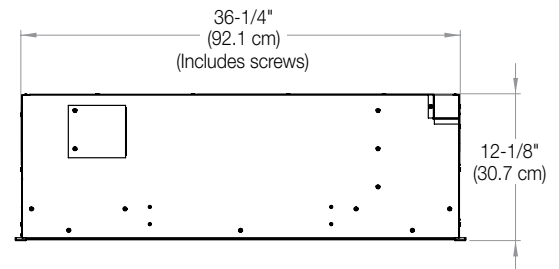

Revillusion®

36" Built-in Electric Firebox

RBF36

Product Dimensions:

TOP

Framing Dimensions:

NOTE: The materials used for the finished surround must be cut to precise dimensions as the 1/2" (1.3 cm) self-trimming flange is only to create a finished appearance.

RBF36

A	B	C	D	E	F
12-1/2" (31.8 cm)	36-5/8" (93.0 cm)	26-1/4" (66.5 cm)	60" (152.4 cm)	42-1/2" (108.0 cm)	42-1/2" (108.0 cm)