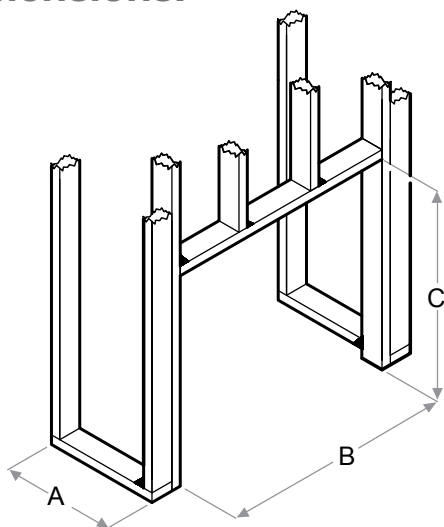

FRONT

SIDE

TOP

Framing Dimensions:

NOTE: The materials used for the finished surround must be cut to precise dimensions as the 1/2" (1.3 cm) self-trimming flange is only to create a finished appearance.

RBF36

A	B	C	D	E	F
12-1/2" (31.8 cm)	36-5/8" (93.0 cm)	26-1/4" (66.5 cm)	60" (152.4 cm)	42-1/2" (108.0 cm)	42-1/2" (108.0 cm)