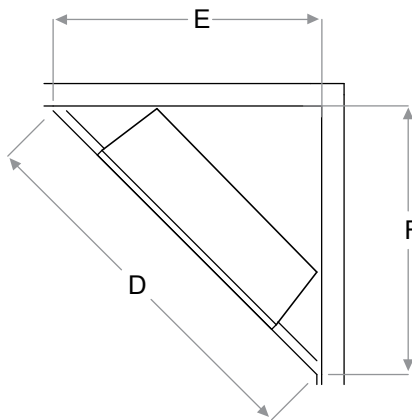

Framing Dimensions:

NOTE: The materials used for the finished surround must be cut to precise dimensions as the 1/2" (1.3 cm) self-trimming flange is only to create a finished appearance.

RBF30

A	B	C	D	E	F
12-1/2" (31.8 cm)	30-5/8" (77.8 cm)	26-1/4" (66.5 cm)	54-1/4" (137.8 cm)	38-1/2" (97.8 cm)	38-1/2" (97.8 cm)