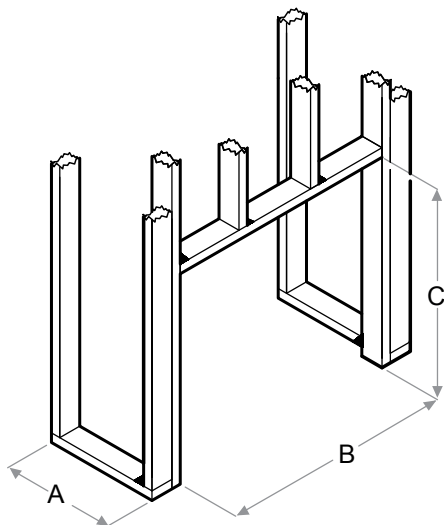

Framing Dimensions:

NOTE: The materials used for the finished surround must be cut to precise dimensions as the 1/2" (1.3 cm) self-trimming flange is only to create a finished appearance.

RBF30

A	B	C	D	E	F
12-1/2" (31.8 cm)	30-5/8" (77.8 cm)	26-1/4" (66.5 cm)	54-1/4" (137.8 cm)	38-1/2" (97.8 cm)	38-1/2" (97.8 cm)