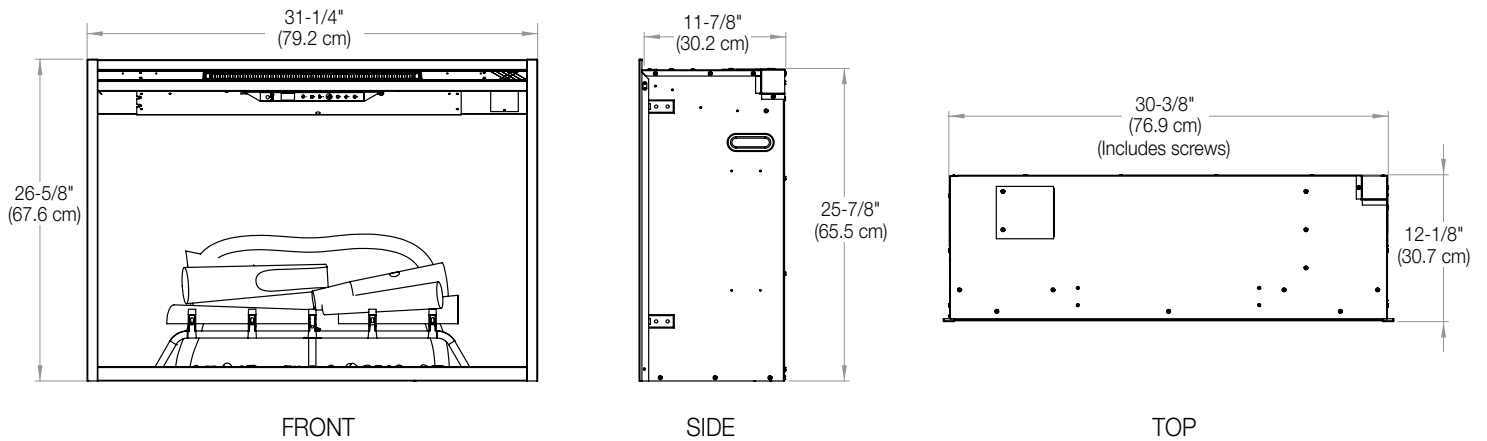

### Accessories

30" Tempered Front Glass  
Dimensions:  
29-1/4" W x 22-1/8" H x 3/8" D  
(74.0 cm x 56.1 cm x 1.1 cm)

30" Functional Doors with Tempered Glass  
Dimensions:  
33-3/4" W x 27-1/4" H x 1-1/4" D  
(85.8 cm x 69.4 cm x 3.7 cm)

120 V | 1,375 W | 4,400 BTU  
208 V | 1,975 W | 6,745 BTU  
240 V | 2,575 W | 8,794 BTU

**Mood-maker Remote**  
Customize the light color and intensity for a fireplace that reflects your personality.

Model #	Description	Lbs / Kg	UPC	Wty*	Carton Dimensions (WxHxD)		Cube	
					Inches	cm	ft <sup>3</sup>	m <sup>3</sup>
RBF30	30" Built-in Electric Firebox	67.7 / 30.7	781052 104747	2 yrs.	35-1/4 x 15 x 31-5/8	89.8 x 38.2 x 80.4	9.7	0.3
RBFPLUG	Plug Kit	0.6 / 0.3	781052 107656	1 yr.	7 x 3 x 4	17.8 x 7.6 x 10.2	0.05	0.00
RBFGLASS30	Single Glass Pane	22.1 / 10	781052 108004	1 yr.	35-5/8 x 29-1/4 x 4-1/4	90.4 x 74.2 x 10.6	2.6	0.07
RBFDOOR30	30" Glass Door	28.4 / 12.8	781052 108042	1 yr.	35-7/8 x 30-1/8 x 4-5/8	91.3 x 76.4 x 11.6	2.9	0.08

### Product Dimensions: