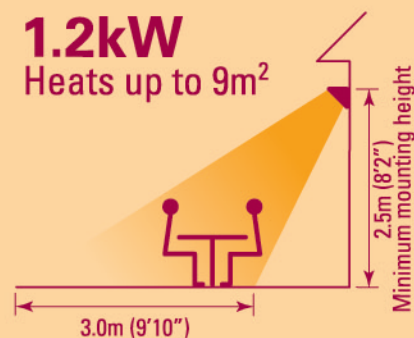

WHY CHOOSE SOLAIRA™ QUARTZ HEATING OVER NATURAL GAS OR PROPANE HEATERS?

- Low operating cost of approximately 11¢/hr (based on electricity cost of 8¢/kW hour)
- Produces instant heat with no initial warm up time
- Wall mounting maximizes floor space with no storage of bulky propane gas bottles
- Provides reliable heat source that won't blow away or fail to start
- Silent and odorless operation with no products of combustion

1.2kW
Heats up to 9m²