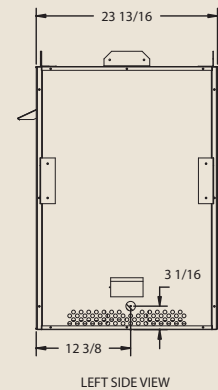

PRODUCT SPECIFICATIONS
Peninsula (LPF36) Designer Vent Free Firebox

INTERIOR DIMENSIONS

Side opening width: 35 15/16"

Front opening height: 28"

Fire depth from side: 22 13/16"

TECHNICAL INFORMATION

Clearance to Fireplace: Zero

CSA Design Certified

FIELD INSTALLED ACCESSORIES

Variable Thermostat Controlled Forced Air Blower

Brass Hood

A Brand of Monessen Hearth Systems Co.
149 Cleveland Drive, Paris, Kentucky 40361

www.monessenhearth.com

To avoid personal injury or property damage, the product described by this brochure must be installed, operated and maintained in strict compliance with the instructions packaged with the product and all applicable building or fire codes. Contact local building or fire officials about restrictions and installation inspection requirements. All photographs and drawings on this brochure are for illustrative purposes only and are not intended for, nor should they be used as a substitute for the instructions packaged with the unit. Appearance and specifications of the product are subject to change without notice. © 2009 Monessen Hearth Systems Co.