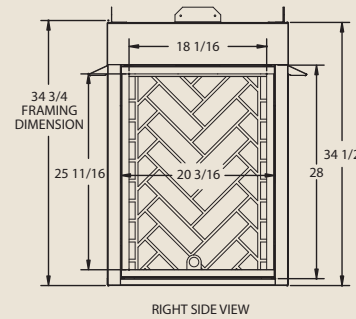

A Brand of Monessen Hearth Systems Co.
149 Cleveland Drive, Paris, Kentucky 40361

www.monessenhearth.com

To avoid personal injury or property damage, the product described by this brochure must be installed, operated and maintained in strict compliance with the instructions packaged with the product and all applicable building or fire codes. Contact local building or fire officials about restrictions and installation inspection requirements. All photographs and drawings on this brochure are for illustrative purposes only and are not intended for, nor should they be used as a substitute for the instructions packaged with the unit. Appearance and specifications of the product are subject to change without notice. © 2009 Monessen Hearth Systems Co.