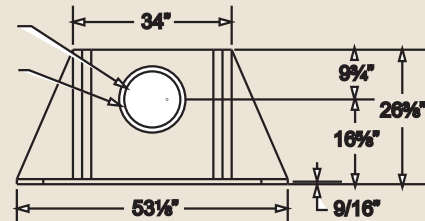

A Brand of Monessen Hearth Systems Co.
149 Cleveland Drive, Paris, Kentucky 40361

www.monessenhearth.com

To avoid personal injury or property damage, the product described by this brochure must be installed, operated and maintained in strict compliance with the instructions packaged with the product and all applicable building or fire codes. Contact local building or fire officials about restrictions and installation inspection requirements. All photographs and drawings on this brochure are for illustrative purposes only and are not intended for, nor should they be used as a substitute for the instructions packaged with the unit. Appearance and specifications of the product are subject to change without notice. © 2010 Monessen Hearth Systems Co.