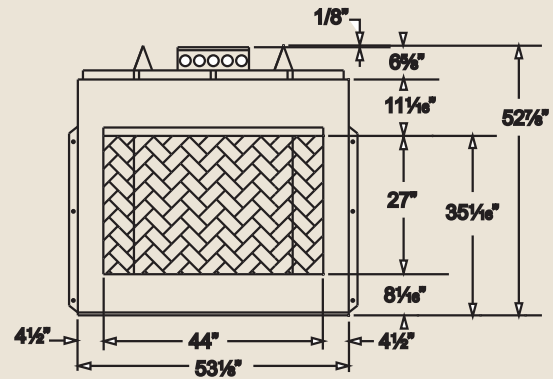

A Brand of Monessen Hearth Systems Co.
149 Cleveland Drive, Paris, Kentucky 40361

www.monessenhearth.com

To avoid personal injury or property damage, the product described by this brochure must be installed, operated and maintained in strict compliance with the instructions packaged with the product and all applicable building or fire codes. Contact local building or fire officials about restrictions and installation inspection requirements. All photographs and drawings on this brochure are for illustrative purposes only and are not intended for, nor should they be used as a substitute for the instructions packaged with the unit. Appearance and specifications of the product are subject to change without notice. © 2010 Monessen Hearth Systems Co.