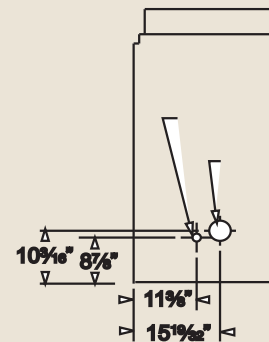

PRODUCT SPECIFICATIONS
SB44SS Outdoor/Indoor Fireplace

ACTUAL DIMENSIONS

Width: 53-1/8"
Height: 52-7/8"
Depth: 26-3/8"

TECHNICAL INFORMATION

- Can be installed indoors or out
- Built in flue damper
- Mesh screen
- Basket grate
- Stainless steel construction
- Herringbone refractory firebrick lining
- Side gas line access
- Uses 11 CF chimney
- Radiant or Circulating: Radiant
- OMNI Design Certified

FIELD INSTALLED ACCESSORIES

- Full framed glass doors: (Black, Polished Brass or Stainless Steel for indoor use)
- Stainless steel glass doors (if doors are required for outdoor use)
- Outside air kit (indoor only)
- Duct connector (indoor only)
- Matchlight Outdoor Vented Gas logs

A Brand of Monessen Hearth Systems Co.
149 Cleveland Drive, Paris, Kentucky 40361

www.monessenhearth.com

To avoid personal injury or property damage, the product described by this brochure must be installed, operated and maintained in strict compliance with the instructions packaged with the product and all applicable building or fire codes. Contact local building or fire officials about restrictions and installation inspection requirements. All photographs and drawings on this brochure are for illustrative purposes only and are not intended for, nor should they be used as a substitute for the instructions packaged with the unit. Appearance and specifications of the product are subject to change without notice. © 2010 Monessen Hearth Systems Co.