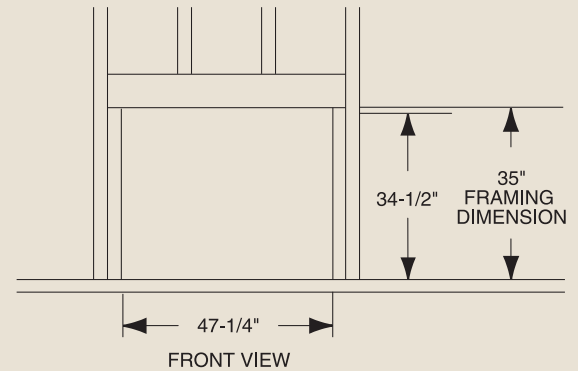

A Brand of Monessen Hearth Systems Co.
149 Cleveland Drive, Paris, Kentucky 40361

www.monessenhearth.com

To avoid personal injury or property damage, the product described by this brochure must be installed, operated and maintained in strict compliance with the instructions packaged with the product and all applicable building or fire codes. Contact local building or fire officials about restrictions and installation inspection requirements. All photographs and drawings on this brochure are for illustrative purposes only and are not intended for, nor should they be used as a substitute for the instructions packaged with the unit. Appearance and specifications of the product are subject to change without notice. © 2007 Monessen Hearth Systems Co.