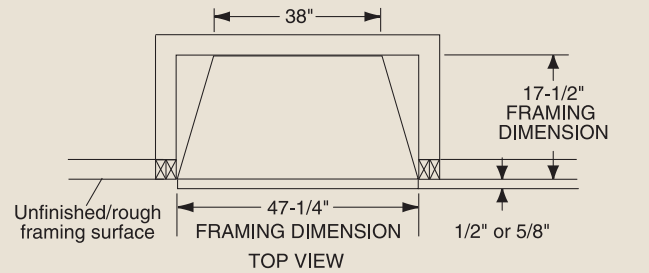

A Brand of Monessen Hearth Systems Co.
149 Cleveland Drive, Paris, Kentucky 40361

www.monessenhearth.com

To avoid personal injury or property damage, the product described by this brochure must be installed, operated and maintained in strict compliance with the instructions packaged with the product and all applicable building or fire codes. Contact local building or fire officials about restrictions and installation inspection requirements. All photographs and drawings on this brochure are for illustrative purposes only and are not intended for, nor should they be used as a substitute for the instructions packaged with the unit. Appearance and specifications of the product are subject to change without notice. © 2007 Monessen Hearth Systems Co.