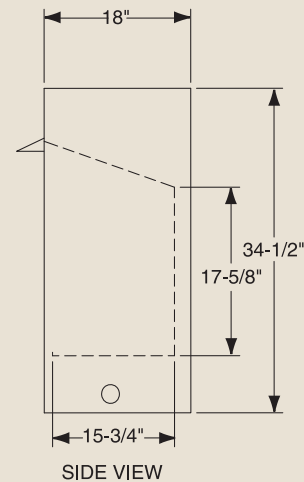

A Brand of Monessen Hearth Systems Co.
149 Cleveland Drive, Paris, Kentucky 40361

www.monessenhearth.com

To avoid personal injury or property damage, the product described by this brochure must be installed, operated and maintained in strict compliance with the instructions packaged with the product and all applicable building or fire codes. Contact local building or fire officials about restrictions and installation inspection requirements. All photographs and drawings on this brochure are for illustrative purposes only and are not intended for, nor should they be used as a substitute for the instructions packaged with the unit. Appearance and specifications of the product are subject to change without notice. © 2007 Monessen Hearth Systems Co.