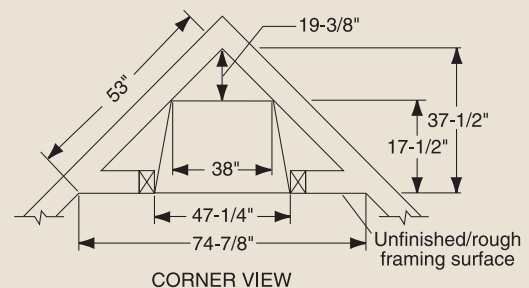

A Brand of Monessen Hearth Systems Co.
149 Cleveland Drive, Paris, Kentucky 40361

www.monessenhearth.com

To avoid personal injury or property damage, the product described by this brochure must be installed, operated and maintained in strict compliance with the instructions packaged with the product and all applicable building or fire codes. Contact local building or fire officials about restrictions and installation inspection requirements. All photographs and drawings on this brochure are for illustrative purposes only and are not intended for, nor should they be used as a substitute for the instructions packaged with the unit. Appearance and specifications of the product are subject to change without notice. © 2007 Monessen Hearth Systems Co.