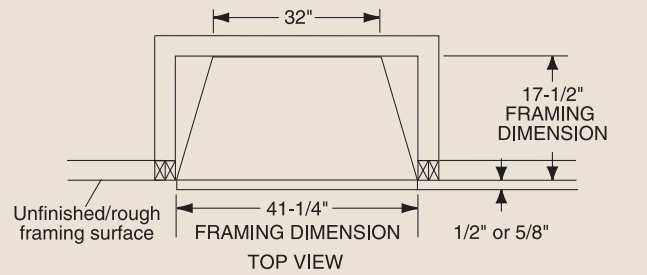

A Brand of Monessen Hearth Systems Co.
149 Cleveland Drive, Paris, Kentucky 40361

www.monessenhearth.com

To avoid personal injury or property damage, the product described by this brochure must be installed, operated and maintained in strict compliance with the instructions packaged with the product and all applicable building or fire codes. Contact local building or fire officials about restrictions and installation inspection requirements. All photographs and drawings on this brochure are for illustrative purposes only and are not intended for, nor should they be used as a substitute for the instructions packaged with the unit. Appearance and specifications of the product are subject to change without notice. © 2007 Monessen Hearth Systems Co.