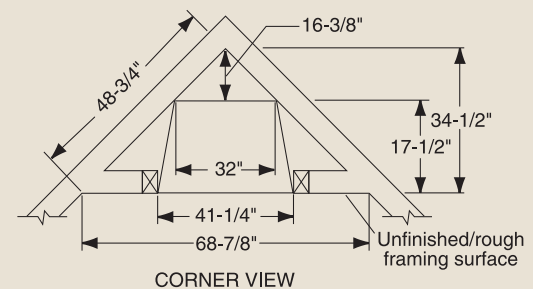

A Brand of Monessen Hearth Systems Co.
149 Cleveland Drive, Paris, Kentucky 40361

www.monessenhearth.com

To avoid personal injury or property damage, the product described by this brochure must be installed, operated and maintained in strict compliance with the instructions packaged with the product and all applicable building or fire codes. Contact local building or fire officials about restrictions and installation inspection requirements. All photographs and drawings on this brochure are for illustrative purposes only and are not intended for, nor should they be used as a substitute for the instructions packaged with the unit. Appearance and specifications of the product are subject to change without notice. © 2007 Monessen Hearth Systems Co.