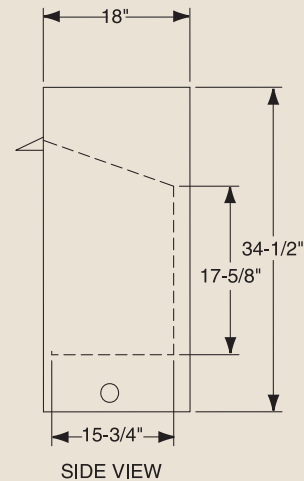

A Brand of Monessen Hearth Systems Co.
149 Cleveland Drive, Paris, Kentucky 40361

www.monessenhearth.com

To avoid personal injury or property damage, the product described by this brochure must be installed, operated and maintained in strict compliance with the instructions packaged with the product and all applicable building or fire codes. Contact local building or fire officials about restrictions and installation inspection requirements. All photographs and drawings on this brochure are for illustrative purposes only and are not intended for, nor should they be used as a substitute for the instructions packaged with the unit. Appearance and specifications of the product are subject to change without notice. © 2007 Monessen Hearth Systems Co.