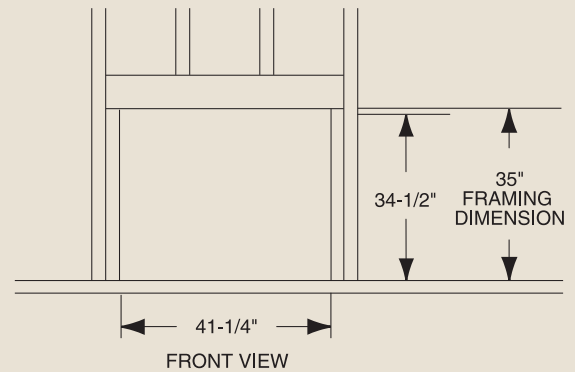

A Brand of Monessen Hearth Systems Co.
149 Cleveland Drive, Paris, Kentucky 40361

www.monessenhearth.com

To avoid personal injury or property damage, the product described by this brochure must be installed, operated and maintained in strict compliance with the instructions packaged with the product and all applicable building or fire codes. Contact local building or fire officials about restrictions and installation inspection requirements. All photographs and drawings on this brochure are for illustrative purposes only and are not intended for, nor should they be used as a substitute for the instructions packaged with the unit. Appearance and specifications of the product are subject to change without notice. © 2007 Monessen Hearth Systems Co.