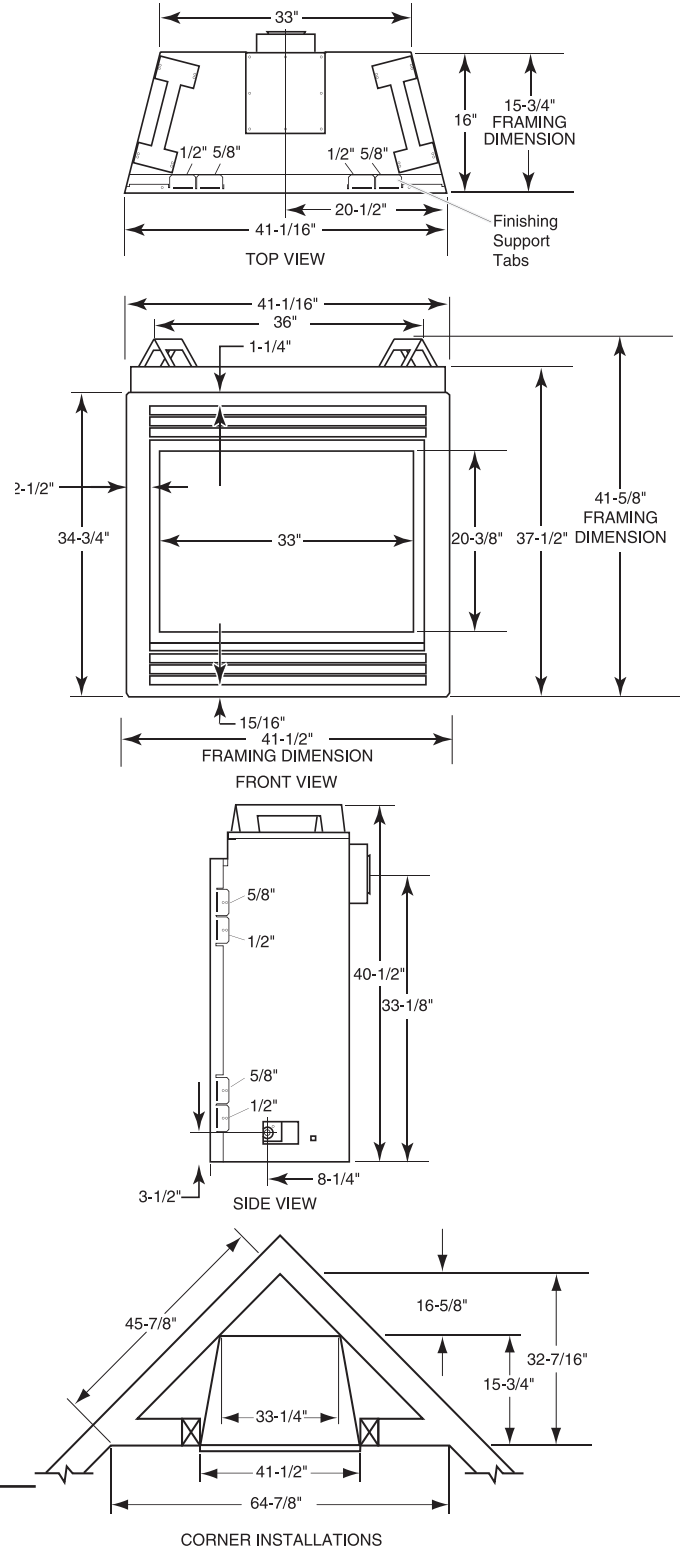

A Brand of Monessen Hearth Systems Co.
149 Cleveland Drive, Paris, Kentucky 40361
www.majesticproducts.com

To avoid personal injury or property damage, the product described by this brochure must be installed, operated and maintained in strict compliance with the instructions packaged with the product and all applicable building or fire codes. Contact local building or fire officials about restrictions and installation inspection requirements. All photographs and drawings on this brochure are for illustrative purposes only and are not intended for, nor should they be used as a substitute for the instructions packaged with the unit. Appearance and specifications of the product are subject to change without notice. 10/10 ver.1